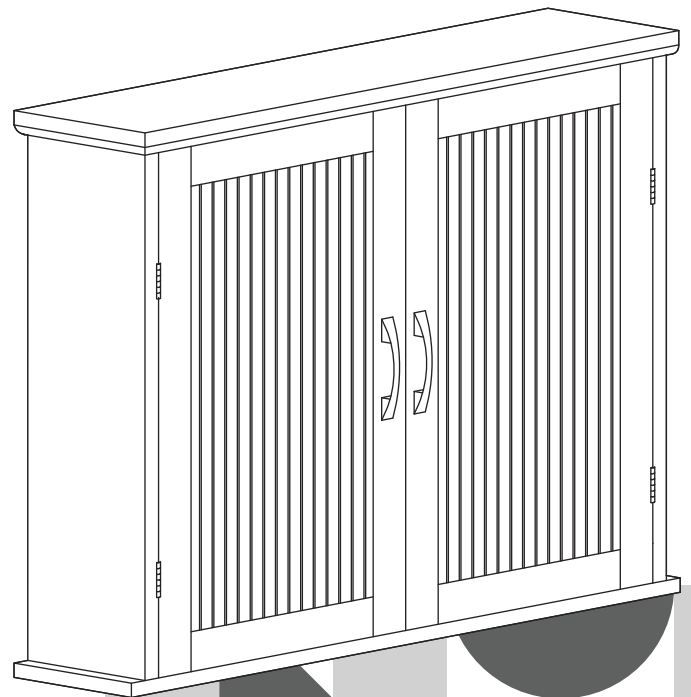

Extended Warranty
Sign Up

E-1

Welcome home!

EHF-F0007

TEAMSON HOME
Newport Wall Mounted
Cabinet with Double
Doors - White

**Questions? Comments? Need help?
Call or email us any time!**

Global Customer Service