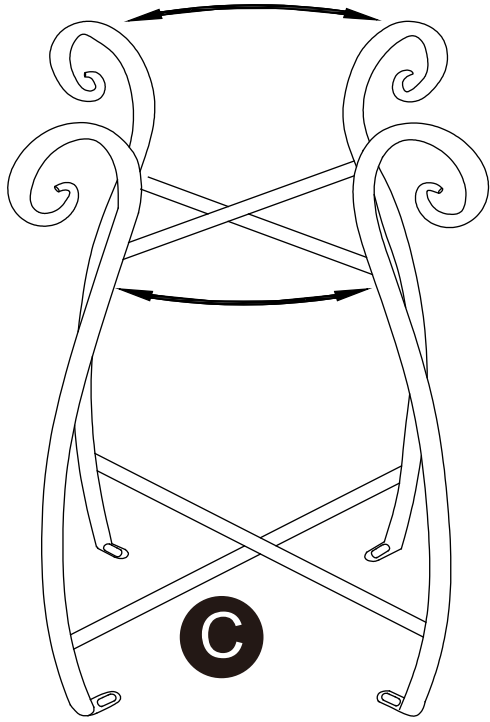

Step1

Step2

Step3

Questions?
Scan Here