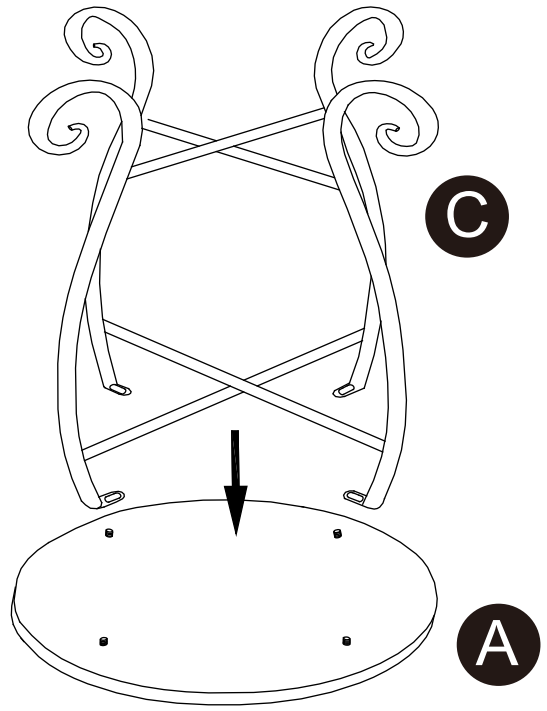

Step1

Step2

Step3

Questions?
Scan Here