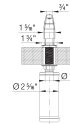

What is included

Mounting hardware