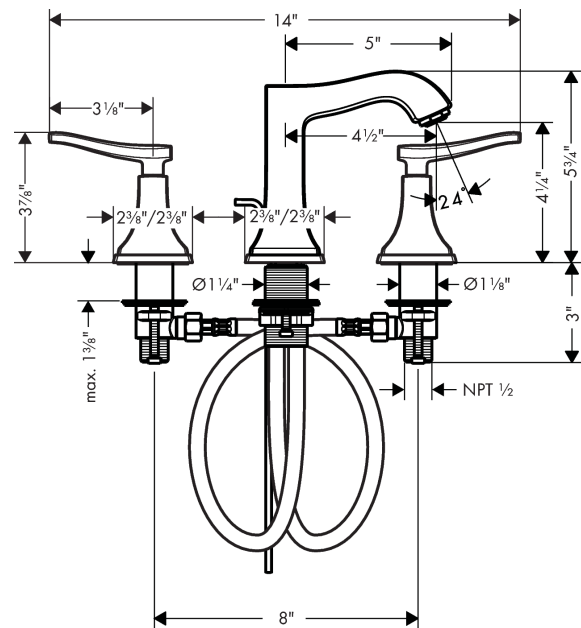

Metropol Classic
Widespread Faucet 110 with Lever Handles and Pop-Up Drain, 1.2 GPM
 Finishes : brushed nickel Part no. : 31330821

Description

Features

- Aerated spray
- Flow: 1.2 GPM (4.5 L/Min)
- 90° ceramic valves
- Includes pop-up drain

Item details

List Price \$ 834.00

Technology

Compliance

Product image

Scale drawing

Metropol Classic
Widespread Faucet 110 with Lever Handles and Pop-Up Drain, 1.2 GPM
 Finishes : brushed nickel Part no. : 31330821

Exploded drawing

Year of production: >01/19

Metropol Classic
Widespread Faucet 110 with Lever Handles and Pop-Up Drain, 1.2 GPM
 Finishes : brushed nickel Part no. : 31330821

Spare parts list

Year of production: >01/19

Pos.	Description	Part no.	Price	PU
1	handle fixing set	98932000	-	1
2	nut	92825000	-	1
3	O-ring 29x1,5	92738000	-	1
4	O-ring 48x1,5	92159000	-	1
5	stop valve cpl.	97357001	-	1
6	lever collar	97548000	-	1
7	shut off unit right closing	94009000	-	1
8	shut off unit left closing	94008000	-	1
9	connection hose 18½" M8x0,75 3/8"	96321001	-	1
10	fixing set (Ø 32)	13961000	-	1
11	aerator M24x1 (4,5 l/min)	92877820	-	1
12	pull rod	96657820	-	1
a	pop up waste	88509820	-	1
b	spout cpl.	95394820	-	1