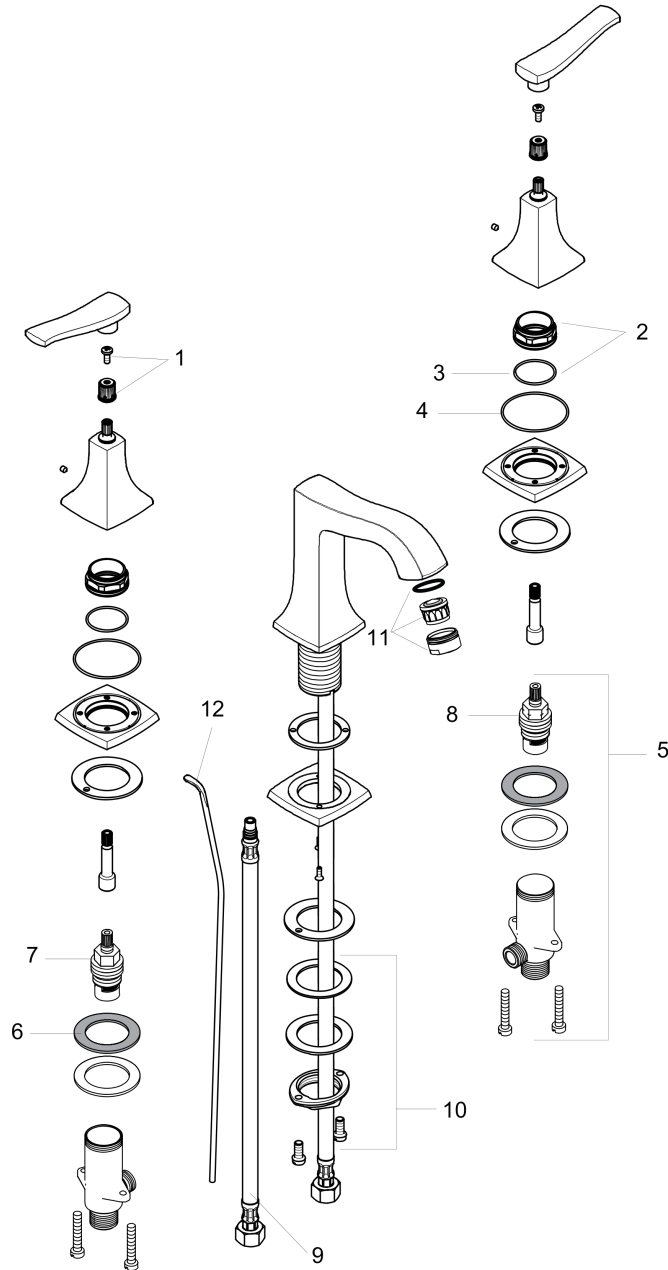

Metropol Classic
Widespread Faucet 110 with Lever Handles and Pop-Up Drain, 1.2 GPM
 Finishes : brushed nickel Part no. : 31330821

Description

Features

- Aerated spray
- Flow: 1.2 GPM (4.5 L/Min)
- 90° ceramic valves
- Includes pop-up drain

Item details

List Price \$ 834.00

Technology

Compliance

Product image

Scale drawing

Metropol Classic
Widespread Faucet 110 with Lever Handles and Pop-Up Drain, 1.2 GPM
 Finishes : brushed nickel Part no. : 31330821

Exploded drawing

Year of production: >01/19

Metropol Classic
Widespread Faucet 110 with Lever Handles and Pop-Up Drain, 1.2 GPM
 Finishes : brushed nickel Part no. : 31330821

Spare parts list

Year of production: >01/19

Pos.	Description	Part no.	Price	PU
1	handle fixing set	98932000	-	1
2	nut	92825000	-	1
3	O-ring 29x1,5	92738000	-	1
4	O-ring 48x1,5	92159000	-	1
5	stop valve cpl.	97357001	-	1
6	lever collar	97548000	-	1
7	shut off unit right closing	94009000	-	1
8	shut off unit left closing	94008000	-	1
9	connection hose 18½" M8x0,75 3/8"	96321001	-	1
10	fixing set (Ø 32)	13961000	-	1
11	aerator M24x1 (4,5 l/min)	92877820	-	1
12	pull rod	96657820	-	1
a	pop up waste	88509820	-	1
b	spout cpl.	95394820	-	1