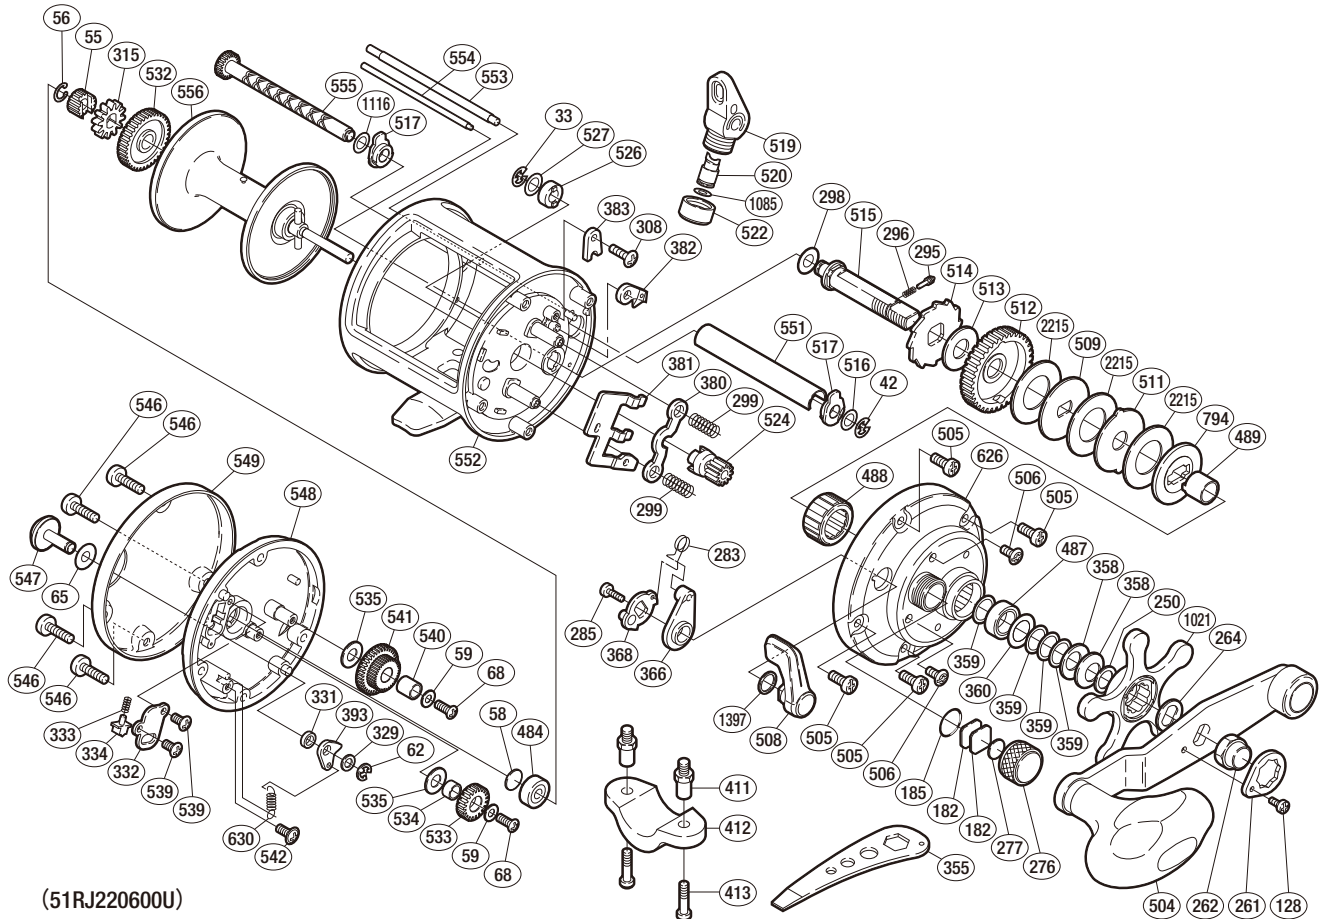

SHIMANO

TEKOTA A-RB

TEK-600

(51RJ220600U)

Part No.	Description	Part No.	Description	Part No.	Description
TGT0033	Drive Shaft Retainer	TGT0359	Bearing Thrust Washer	TGT0533	Idle Gear "B"
TGT0042	Worm Shaft Retainer	TGT0360	Bearing Seal	TGT0534	Idle Gear "B" Support
TGT0055	Idle Gear "A"	TGT0366	Eccentric Cam Bushing	TGT0535	Spacer "A"
TGT0056	Idle Gear "A" Retainer	TGT0368	Clutch Cam	TGT0539	Click Spring Retainer Screw
TGT0058	Spacer "B"	TGT0380	Yoke	TGT0540	Idle Gear "D" Support
TGT0059	Lock Washer	TGT0381	Yoke Plate	TGT0541	Idle Gear "D"
TGT0062	Click Pawl Retainer	TGT0382	Anti-Reverse Pawl	TGT0542	Click Pawl Spring Screw
TGT0065	Spacer (A)	TGT0383	Anti-Reverse Pawl Keeper	TGT0546	Left Side Plate Screw
TGT0068	Idle Gear Screw	TGT0393	Click Pawl	TGT0547	Click Button
TGT0128	Handle Nut Plate Screw	TGT0484	Ball Bearing	TGT0548	Left Side Plate
TGT0182	Cast Control Spacer (A)	TGT0487	Ball Bearing	TGT0549	Left Side Plate Cover
TGT0185	"O" Ring	TGT0488	Roller Clutch Bearing	TGT0551	Level Wind Guard
TGT0250	Star Drag Washer	TGT0489	Roller Clutch Inner Tube	TGT0552	One-Piece Frame
TGT0261	Handle Nut Plate	TGT0504	Handle Assembly	TGT0553	Stabilizer Bar "A"
TGT0262	Handle Nut	TGT0505	Right Side Plate Screw (A)	TGT0554	Stabilizer Bar "B"
TGT0264	Drive Shaft Shield	TGT0506	Right Side Plate Screw (B)	TGT0555	Worm Shaft
TGT0276	Cast Control Cap	TGT0508	Clutch Lever	TGT0556	Spool Assembly
TGT0277	Cast Control Spacer (B)	TGT0509	Key Washer (B)	TGT0626	Right Side Plate
TGT0283	Clutch Spring	TGT0511	Eared Washer (A)	TGT0630	Click Pawl Spring
TGT0285	Clutch Lever Screw	TGT0512	Drive Gear	TGT0794	Key Washer (A)
TGT0295	Click Pin	TGT0513	Drag Washer (A)	TGT1021	Star Drag
TGT0296	Click Spring	TGT0514	Anti-Reverse Ratchet	TGT1085	Spacer
TGT0298	Drive Shaft Washer (B)	TGT0515	Drive Shaft	TGT1116	Worm Shaft Spacer
TGT0299	Yoke Spring	TGT0516	Worm Shaft Spacer	TGT1397	Smoother
TGT0308	Anti-Reverse Pawl Screw	TGT0517	Worm Bushing	TGT2215	Drag Washer
TGT0315	Click Gear	TGT0519	Line Guide		
TGT0329	Spacer (B)	TGT0520	Line Guide Pawl		
TGT0331	Click Pawl Spacer	TGT0522	Pawl Cap	TGT0411	Rod Clamp Nut (accessory)
TGT0332	Click Spring Retainer	TGT0524	Pinion Gear	TGT0412	Rod Clamp (accessory)
TGT0333	Click Spring	TGT0526	Drive Shaft Bushing	TGT0413	Rod Clamp Bolt (accessory)
TGT0334	Click Spring Holder	TGT0527	Drive Shaft Washer (A)		
TGT0358	Drag Spring Washer (8L)	TGT0532	Counter Gear "A"	TGT0355	Wrench (accessory)