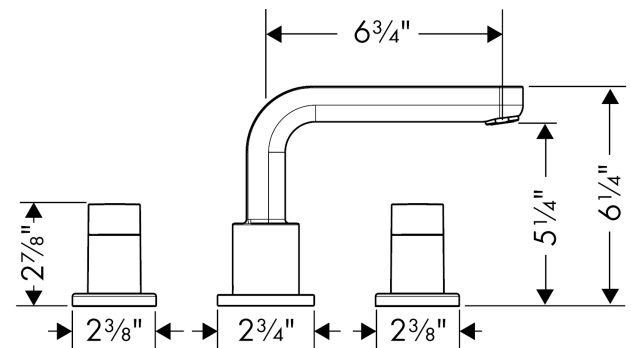

Metris S
3-Hole Roman Tub Set Trim with Full Handles
 Finishes : **brushed nickel** Part no. : **31436821**

Description

Features

- Flow: 5.81 GPM (22 L/Min)
- 90° ceramic valves

Item details

List Price \$ 916.00

Compliance

Product image

Scale drawing

Metris S
3-Hole Roman Tub Set Trim with Full Handles
 Finishes : **brushed nickel** Part no. : **31436821**

Exploded drawing

Year of production: >04/07

Metris S

3-Hole Roman Tub Set Trim with Full Handles

Finishes : **brushed nickel** Part no. : **31436821**

Spare parts list

Year of production: >04/07

Pos.	Description	Part no.	Price	PU
1	spout cpl.	31095820	-	1
2	hollow set screw M6x6	97660000	-	1
3	aerator M24x1 (25 l/min)	13956820	-	1
4	escutcheon Ø 70 mm	97779820	-	1
5	adapter for spout	88512000	-	1
6	handle	31097820	-	1
7	handle	31096820	-	1
8	handle fixing set	94184000	-	1
9	escutcheon	31098820	-	1
a	base body	06607000	-	1