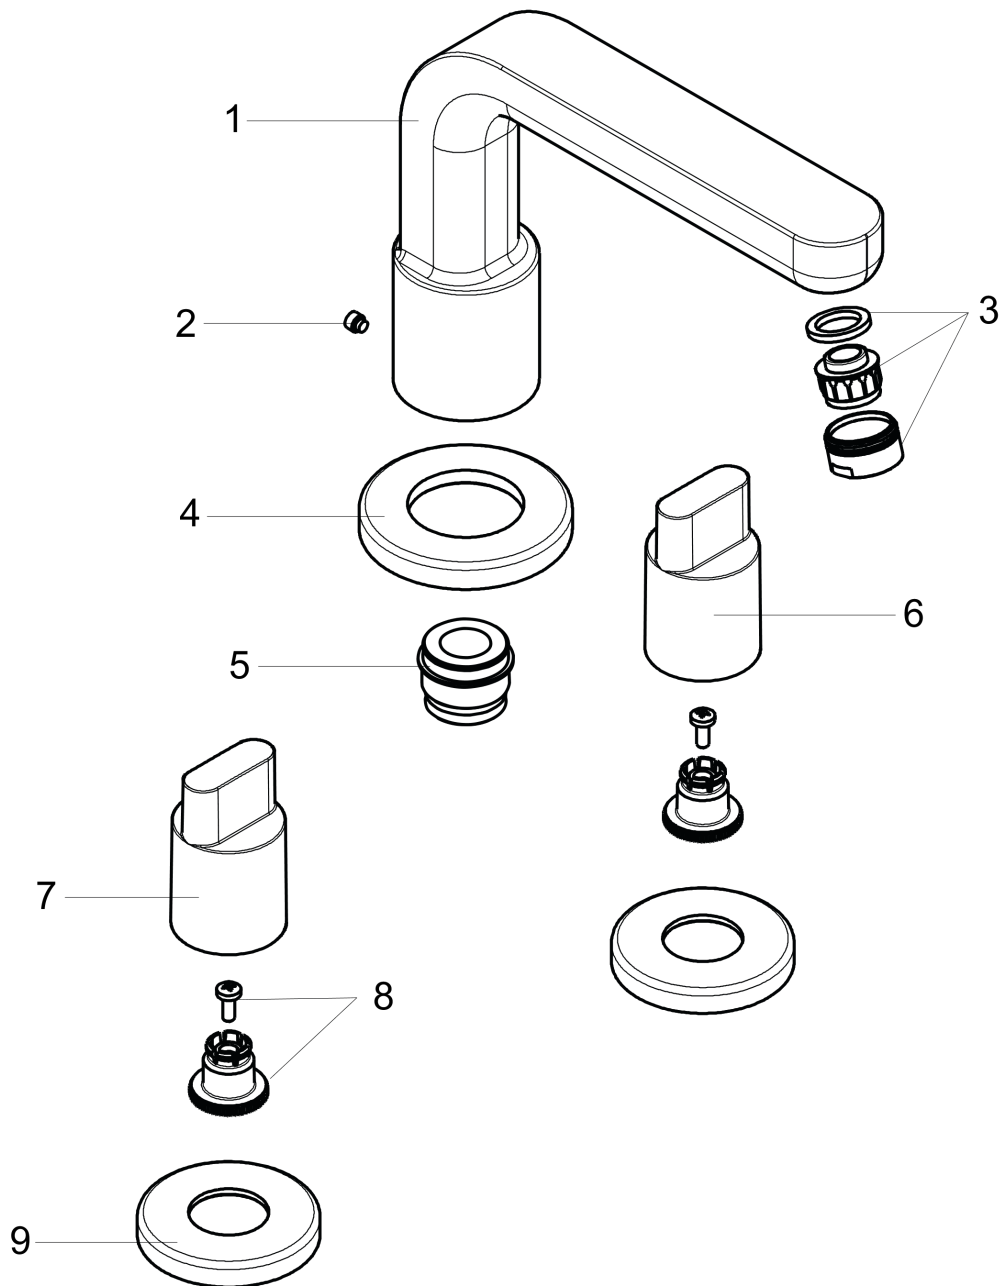

Metris S
3-Hole Roman Tub Set Trim with Full Handles
 Finishes : **brushed nickel** Part no. : **31436821**

Description

Features

- Flow: 5.81 GPM (22 L/Min)
- 90° ceramic valves

Item details

List Price \$ 916.00

Compliance

Product image

Scale drawing

Metris S
3-Hole Roman Tub Set Trim with Full Handles
 Finishes : **brushed nickel** Part no. : **31436821**

Exploded drawing

Year of production: >04/07

Metris S

3-Hole Roman Tub Set Trim with Full Handles

Finishes : **brushed nickel** Part no. : **31436821**

Spare parts list

Year of production: >04/07

Pos.	Description	Part no.	Price	PU
1	spout cpl.	31095820	-	1
2	hollow set screw M6x6	97660000	-	1
3	aerator M24x1 (25 l/min)	13956820	-	1
4	escutcheon Ø 70 mm	97779820	-	1
5	adapter for spout	88512000	-	1
6	handle	31097820	-	1
7	handle	31096820	-	1
8	handle fixing set	94184000	-	1
9	escutcheon	31098820	-	1
a	base body	06607000	-	1