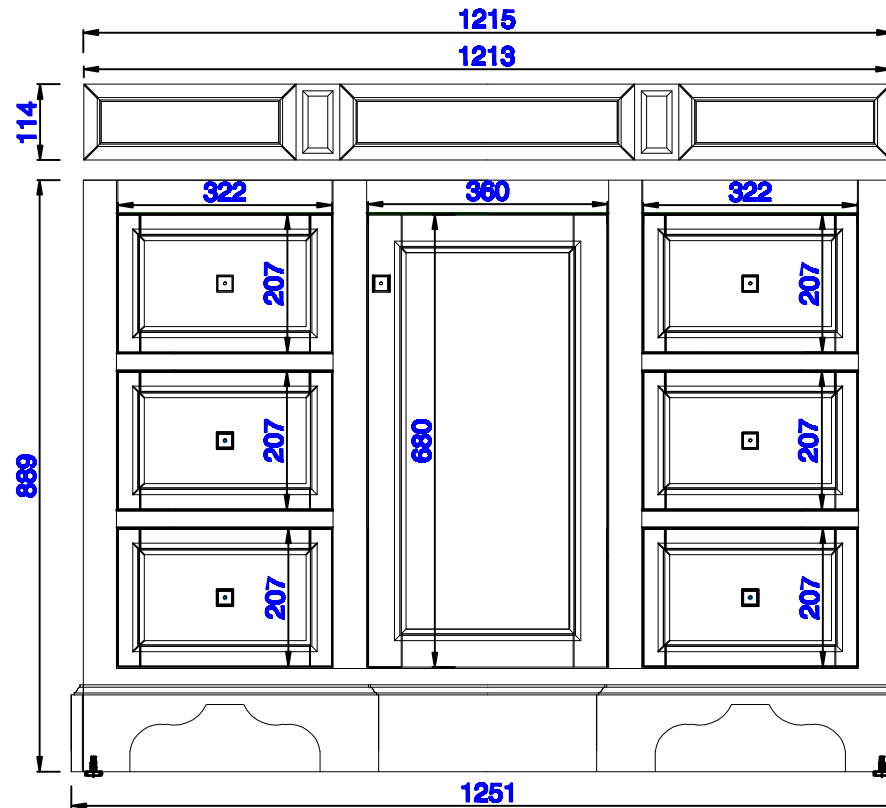

48"

Item Number:

825-V48-BNM
825-V48-BW
825-V48-SL

JAMES MARTIN

VANITIES™

De Soto 48" Single Vanity

Diagrams with Dimensions
page 02 of 03

NOTE ONE: Countertops are not shown in these diagrams. (Cabinet Only)

48"

Item Number:

825-V48-BNM
825-V48-BW
825-V48-SL

JAMES MARTIN

VANITIES™

De Soto 48" Single Vanity

Diagrams with Dimensions
page 03 of 03

NOTE ONE: Countertops are not shown in these diagrams. (Cabinet Only)

Please consult our website for Countertop Diagrams: www.jamesmartinvanities.com

Version: 201906

1219 mm

Item Number:

825-V48-BNM
825-V48-BW
825-V48-SL

JAMES MARTIN

VANITIES™

De Soto 1219mm Single Vanity

Diagrams with Dimensions
page 01 of 03

NOTE ONE: Countertops are not shown in these diagrams. (Cabinet Only)

NOTE TWO: Wood Backsplash (Shown) is designed for the molding detail to align with sinks in James Martin's Optional Countertops. Customer's own countertops and sinks may align differently, and modification may be required. Please consult our website for Countertop Diagrams: www.jamesmartinvanities.com