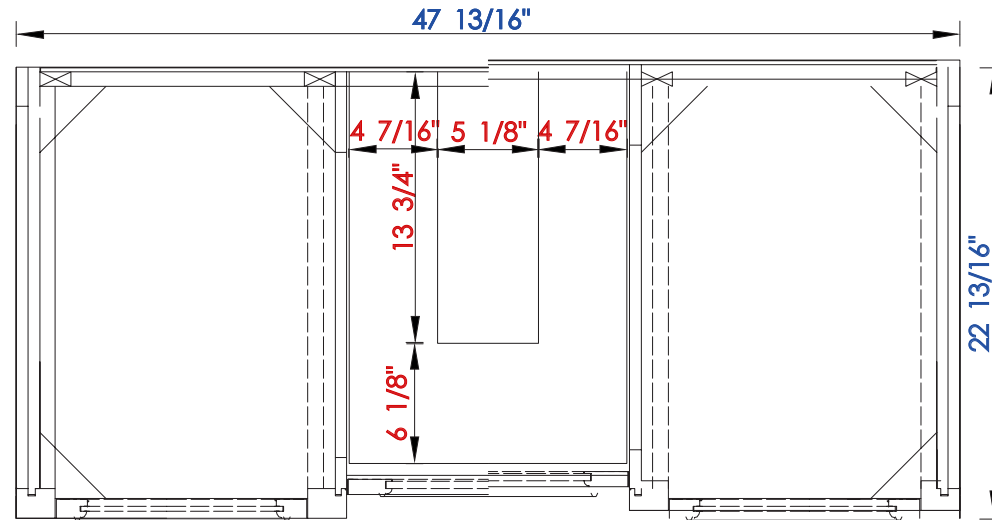

48"

Item Number:

825-V48-BNM
825-V48-BW
825-V48-SL

JAMES MARTIN

VANITIES™

De Soto 48" Single Vanity

Diagrams with Dimensions
page 02 of 03

NOTE ONE: Countertops are not shown in these diagrams. (Cabinet Only)

NOTE TWO: Internal Shelves(Shown) are designed to align with sinks in James Martin's Optional Countertops. Customer's own countertops and sink may align differently, and modification may be required. Please consult our website for Countertop Diagrams: www.jamesmartinvanities.com

48"

Item Number:

825-V48-BNM
825-V48-BW
825-V48-SL

JAMES MARTIN

VANITIES™

De Soto 48" Single Vanity

Diagrams with Dimensions
page 03 of 03

NOTE ONE: Countertops are not shown in these diagrams. (Cabinet Only)

1219 mm

Item Number:

825-V48-BNM
825-V48-BW
825-V48-SL

JAMES MARTIN

VANITIES™

De Soto 1219mm Single Vanity

Diagrams with Dimensions
page 02 of 03

NOTE ONE: Countertops are not shown in these diagrams. (Cabinet Only)