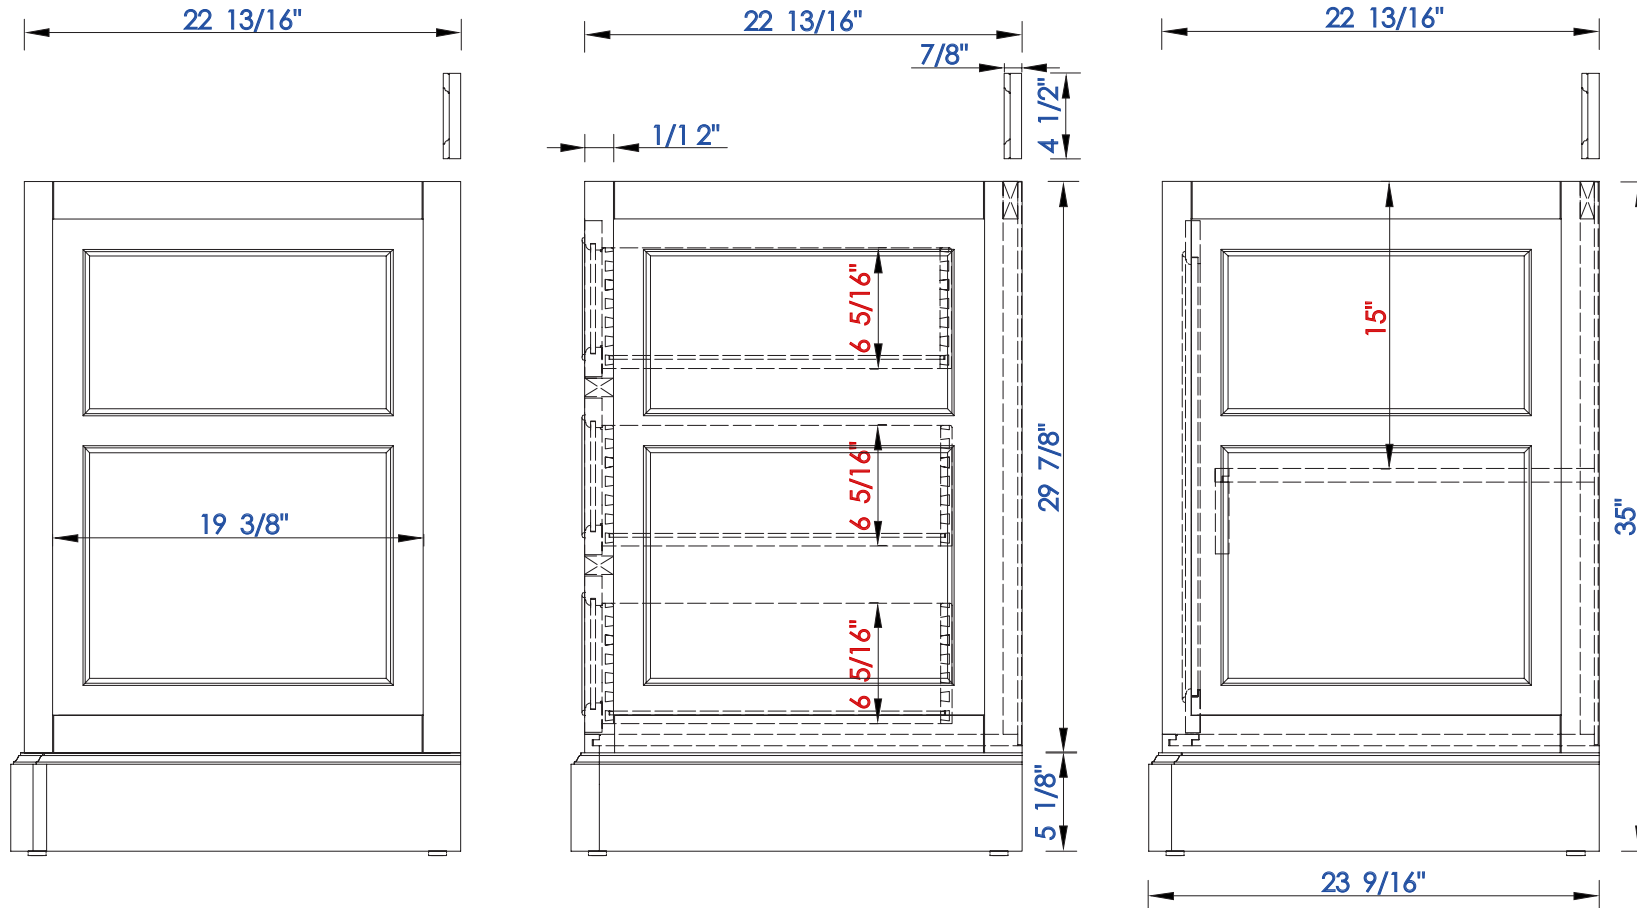

48"

Item Number:

825-V48-BNM
825-V48-BW
825-V48-SL

JAMES MARTIN

VANITIES™

De Soto 48" Single Vanity

Diagrams with Dimensions
page 02 of 03

NOTE ONE: Countertops are not shown in these diagrams. (Cabinet Only)

48"

Item Number:

825-V48-BNM
825-V48-BW
825-V48-SL

JAMES MARTIN

VANITIES™

De Soto 48" Single Vanity

Diagrams with Dimensions
page 03 of 03

NOTE ONE: Countertops are not shown in these diagrams. (Cabinet Only)

NOTE TWO: Wood Backsplash (Shown) is designed for the molding detail to align with sinks in James Martin's Optional Countertops. Customer's own countertops and sinks may align differently, and modification may be required.

1219 mm

Item Number:

825-V48-BNM
825-V48-BW
825-V48-SL

JAMES MARTIN

VANITIES™

De Soto 1219mm Single Vanity

Diagrams with Dimensions
page 02 of 03

NOTE ONE: Countertops are not shown in these diagrams. (Cabinet Only)