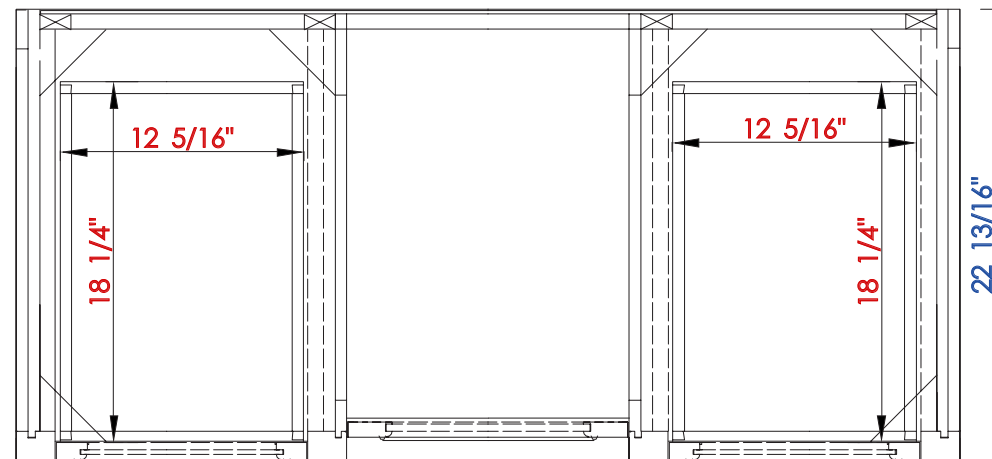

48"

Item Number:

825-V48-BNM
825-V48-BW
825-V48-SL

JAMES MARTIN

VANITIES™

De Soto 48" Single Vanity

Diagrams with Dimensions
page 02 of 03

NOTE ONE: Countertops are not shown in these diagrams. (Cabinet Only)

NOTE TWO: Internal Shelves(Shown) are designed to align with sinks in James Martin's Optional Countertops. Customer's own countertops and sink may align differently, and modification may be required. Please consult our website for Countertop Diagrams: www.jamesmartinvanities.com

48"

Item Number:

825-V48-BNM
825-V48-BW
825-V48-SL

JAMES MARTIN

VANITIES™

De Soto 48" Single Vanity

Diagrams with Dimensions
page 03 of 03

NOTE ONE: Countertops are not shown in these diagrams. (Cabinet Only)

1219 mm

Item Number:

825-V48-BNM
825-V48-BW
825-V48-SL

JAMES MARTIN

VANITIES™

De Soto 1219mm Single Vanity

Diagrams with Dimensions
page 02 of 03

NOTE ONE: Countertops are not shown in these diagrams. (Cabinet Only)