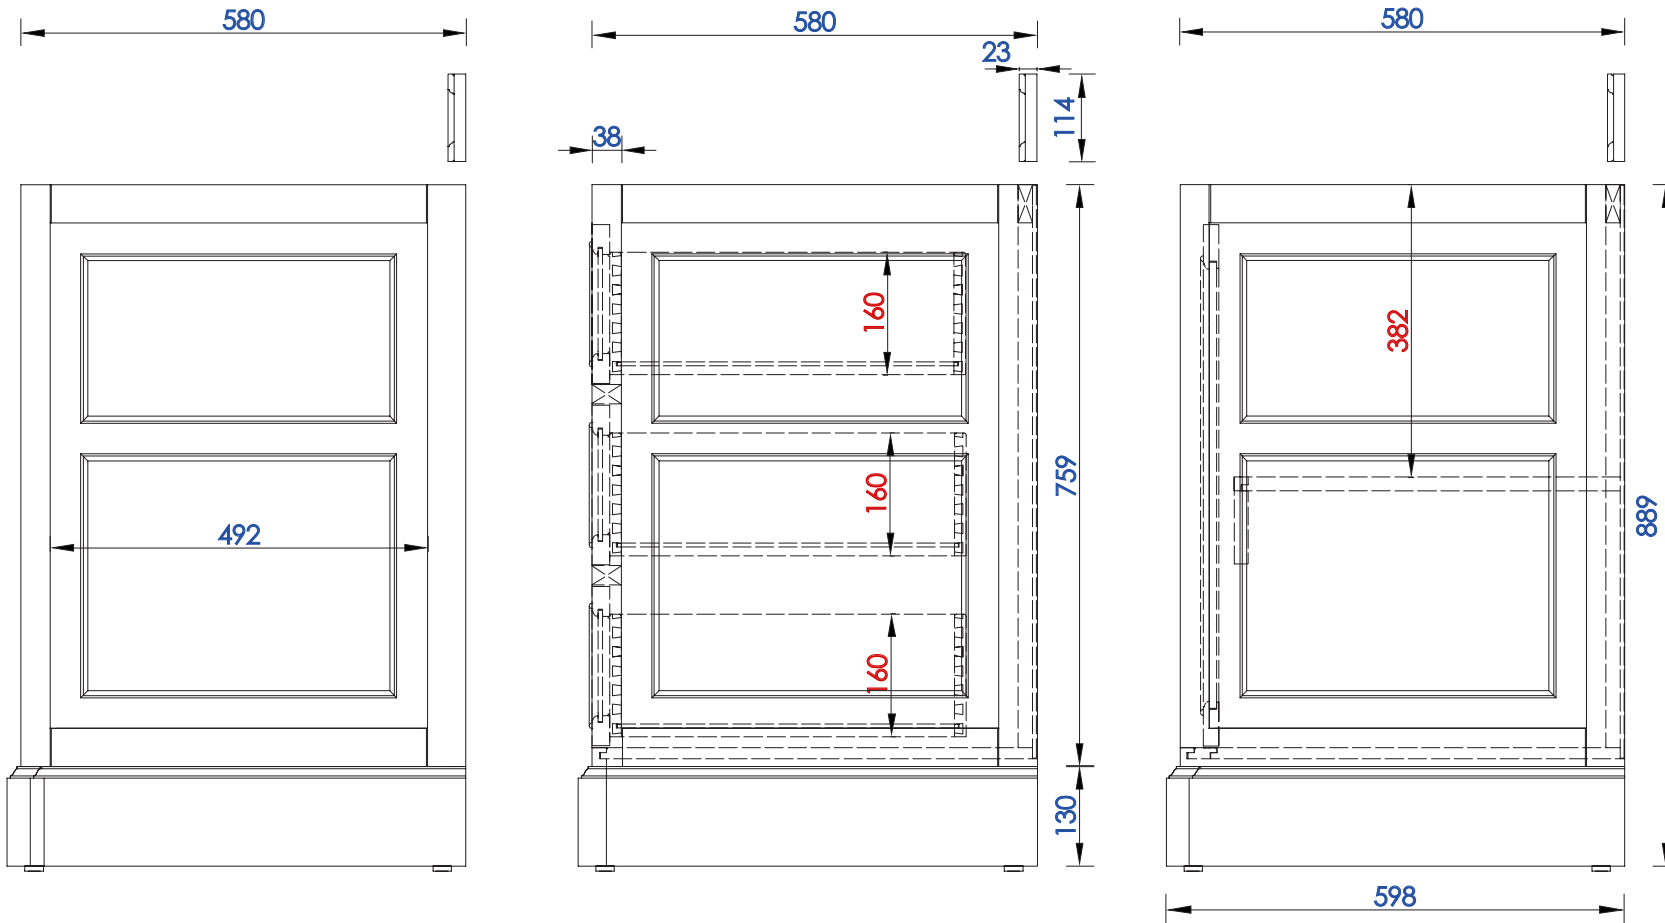

Diagrams with Dimensions
page 01 of 03

NOTE ONE: Countertops are not shown in these diagrams. (Cabinet Only)

NOTE TWO: Wood Backsplash (Shown) is designed for the molding detail to align with sinks in James Martin's Optional Countertops. Customer's own countertops and sinks may align differently, and modification may be required. Please consult our website for Countertop Diagrams: www.jamesmartinvanities.com

NOTE TWO: Internal Shelves(Shown) are designed to align with sinks in James Martin's Optional Countertops.
Customer's own countertops and sink may align differently, and modification may be required.
Please consult our website for Countertop Diagrams: www.jamesmartinvanities.com

1219 mm

Item Number:

825-V48-BNM
825-V48-BW
825-V48-SL

JAMES MARTIN

VANITIES™

De Soto 1219mm Single Vanity

Diagrams with Dimensions
page 03 of 03

NOTE ONE: Countertops are not shown in these diagrams. (Cabinet Only)

NOTE TWO: Wood Backsplash (Shown) is designed for the molding detail to align with sinks in James Martin's Optional Countertops. Customer's own countertops and sinks may align differently, and modification may be required.