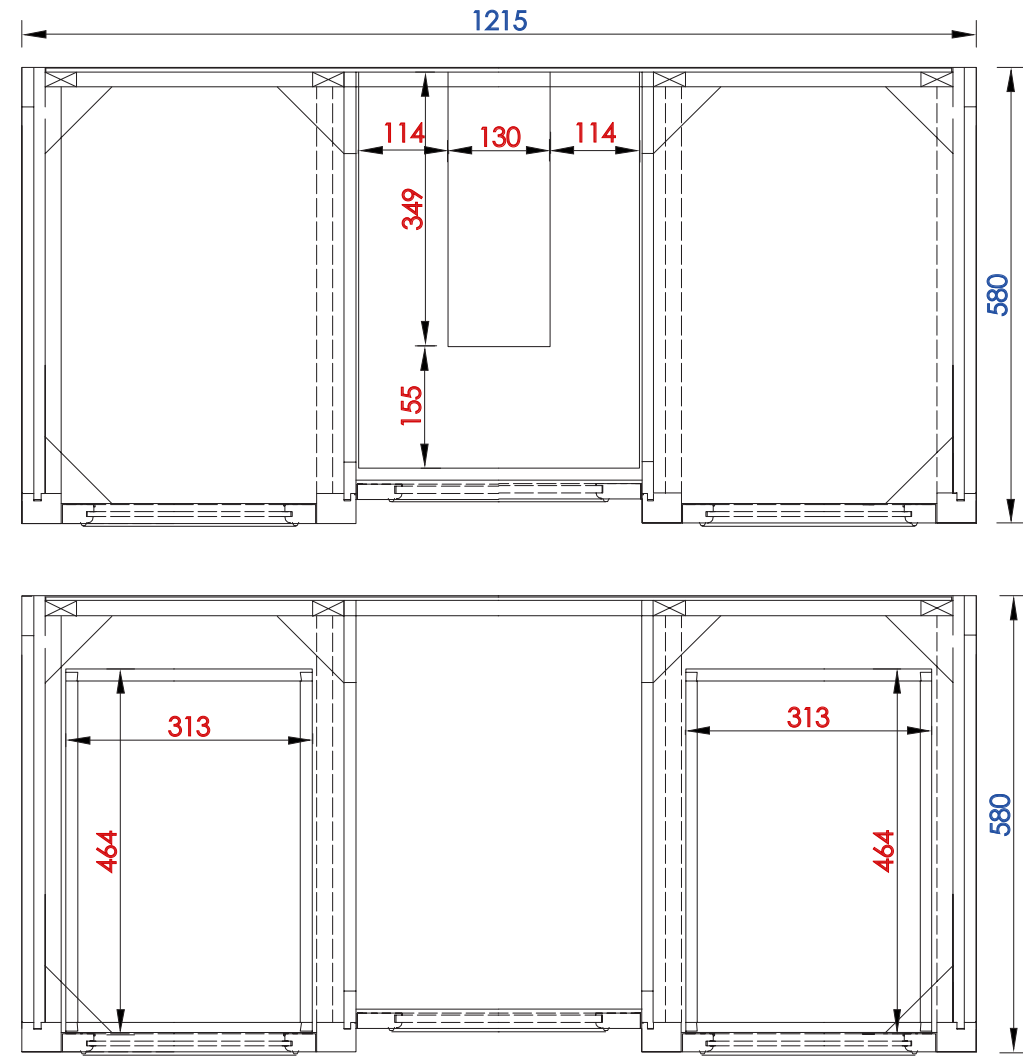

48"

Item Number:

825-V48-BNM
825-V48-BW
825-V48-SL

JAMES MARTIN

VANITIES™

De Soto 48" Single Vanity

Diagrams with Dimensions
page 02 of 03

NOTE ONE: Countertops are not shown in these diagrams. (Cabinet Only)

Diagrams with Dimensions
page 01 of 03

NOTE ONE: Countertops are not shown in these diagrams. (Cabinet Only)

NOTE TWO: Wood Backsplash (Shown) is designed for the molding detail to align with sinks in James Martin's Optional Countertops. Customer's own countertops and sinks may align differently, and modification may be required. Please consult our website for Countertop Diagrams: www.jamesmartinvanities.com

1219 mm

Item Number:

825-V48-BNM
825-V48-BW
825-V48-SL

JAMES MARTIN

VANITIES™

De Soto 1219mm Single Vanity

Diagrams with Dimensions
page 02 of 03

NOTE ONE: Countertops are not shown in these diagrams. (Cabinet Only)

NOTE TWO: Internal Shelves(Shown) are designed to align with sinks in James Martin's Optional Countertops.
Customer's own countertops and sink may align differently, and modification may be required.
Please consult our website for Countertop Diagrams: www.jamesmartinvanities.com