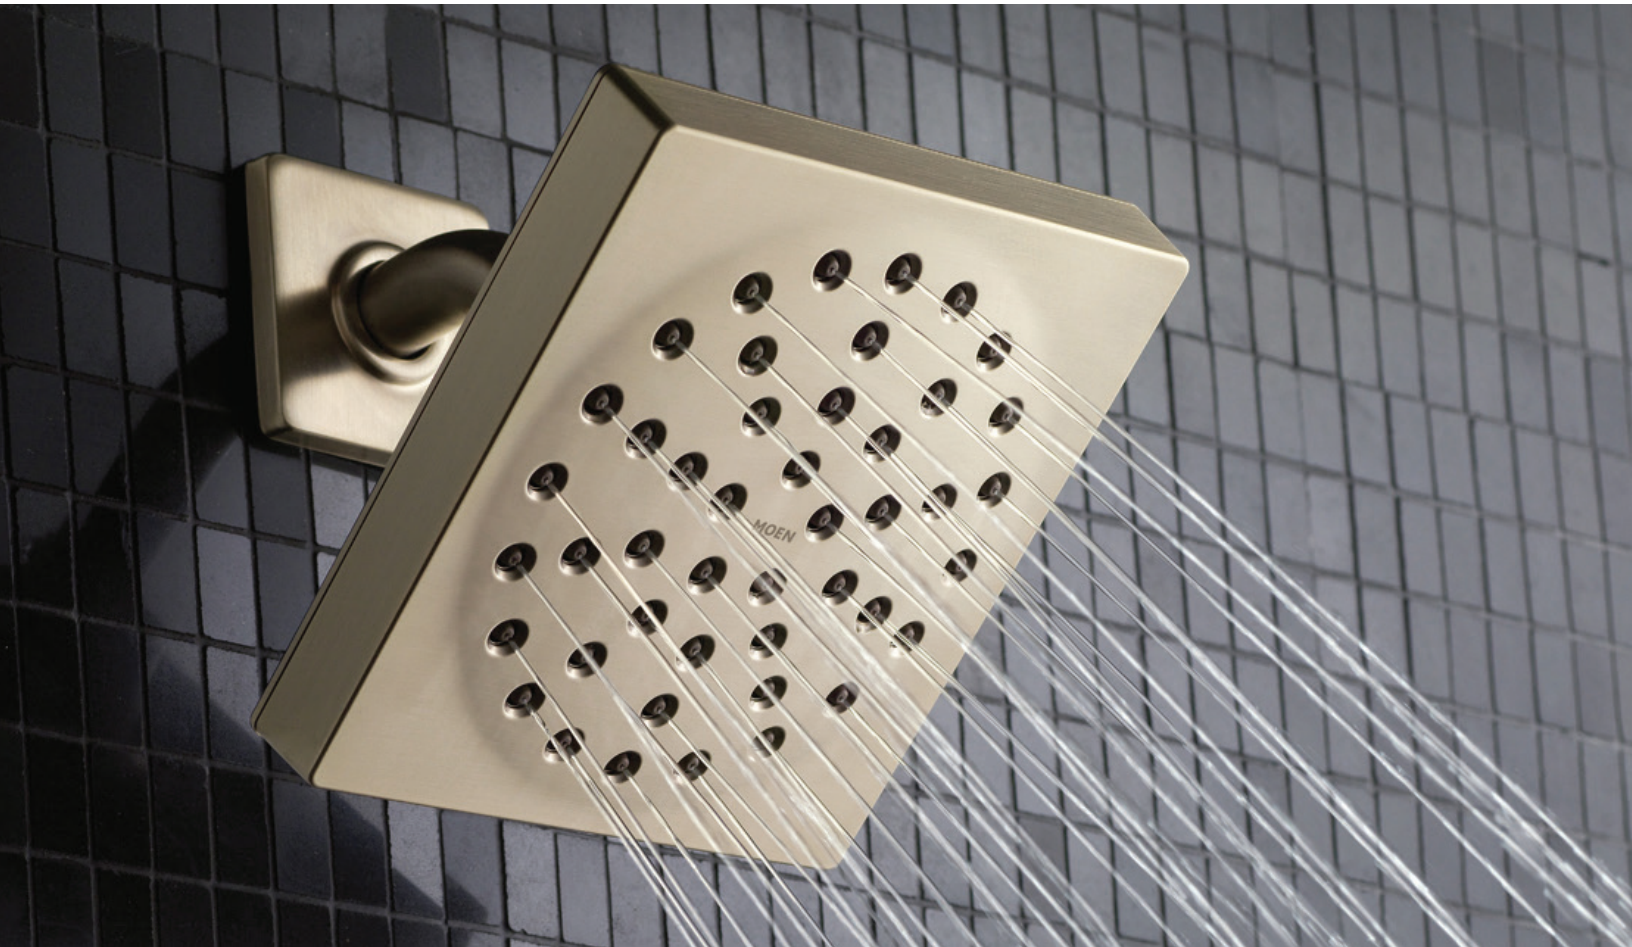

**S6345** Featured in Chrome Finish

**S1004** Featured in Chrome Finish

**S6340** Featured in Brushed Nickel Finish

**One-Function 10" Showerhead**  
S112 ✕  
S112EP ◇✕

**Two-Function 9" Showerhead**  
S1311 ✕  
S1311EP ◇✕

**Two-Function 8 1/2" Showerhead**  
S6345 ✕  
S6345EP ◇✕

**Two-Function 8" Showerhead**  
S6320 ✕  
S6320EP ◇✕

**One-Function 8" Showerhead**  
S6360 ✕  
S6360EP ◇✕

**One-Function 10" Diameter Spray Head Rainshower**  
S1001  
S1001EP◇

**One-Function 10" Diameter Spray Head Rainshower**  
S1003  
S1003EP◇

**One-Function 7" Showerhead**  
S176 ✕  
S176EP ◇✕

**One-Function 7" Showerhead**  
S6310 ✕  
S6310EP ◇✕

**One-Function 6" Showerhead**  
S6340 ✕  
S6340EP ◇✕  
S6340EP15 ◇✕

✕ Immersion® Rainshower Technology

◇ All indicated Moen flow-optimized showerheads use up to 30% less water (compared to traditional showerheads) without sacrificing performance, are certified to meet WaterSense® labeling criteria and contribute toward maximizing LEED® points.