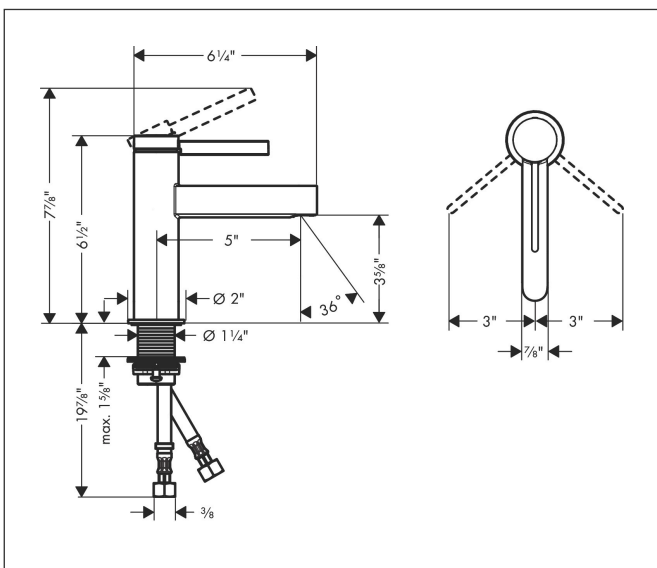

Brand hansgrohe
 Art. Name **Finoris** Single lever basin mixer 100 with pop-up waste set
 Art. Nr. 76010701
 Surface Matt White
 Pos. 1

Product picture

Features

- consists of: single lever basin mixer, waste set
- ComfortZone 100
- projection: 126 mm
- spray type: laminar spray
- maximum flow rate at 3 bar: 4,5 l/min
- ceramic cartridge
- temperature limitation adjustable
- suitable for continuous flow water heaters
- pop-up waste set G 1
- material waste set: metal
- connection type: G 3/8 compression
- connection dimension: DN15

Drawing

Technology