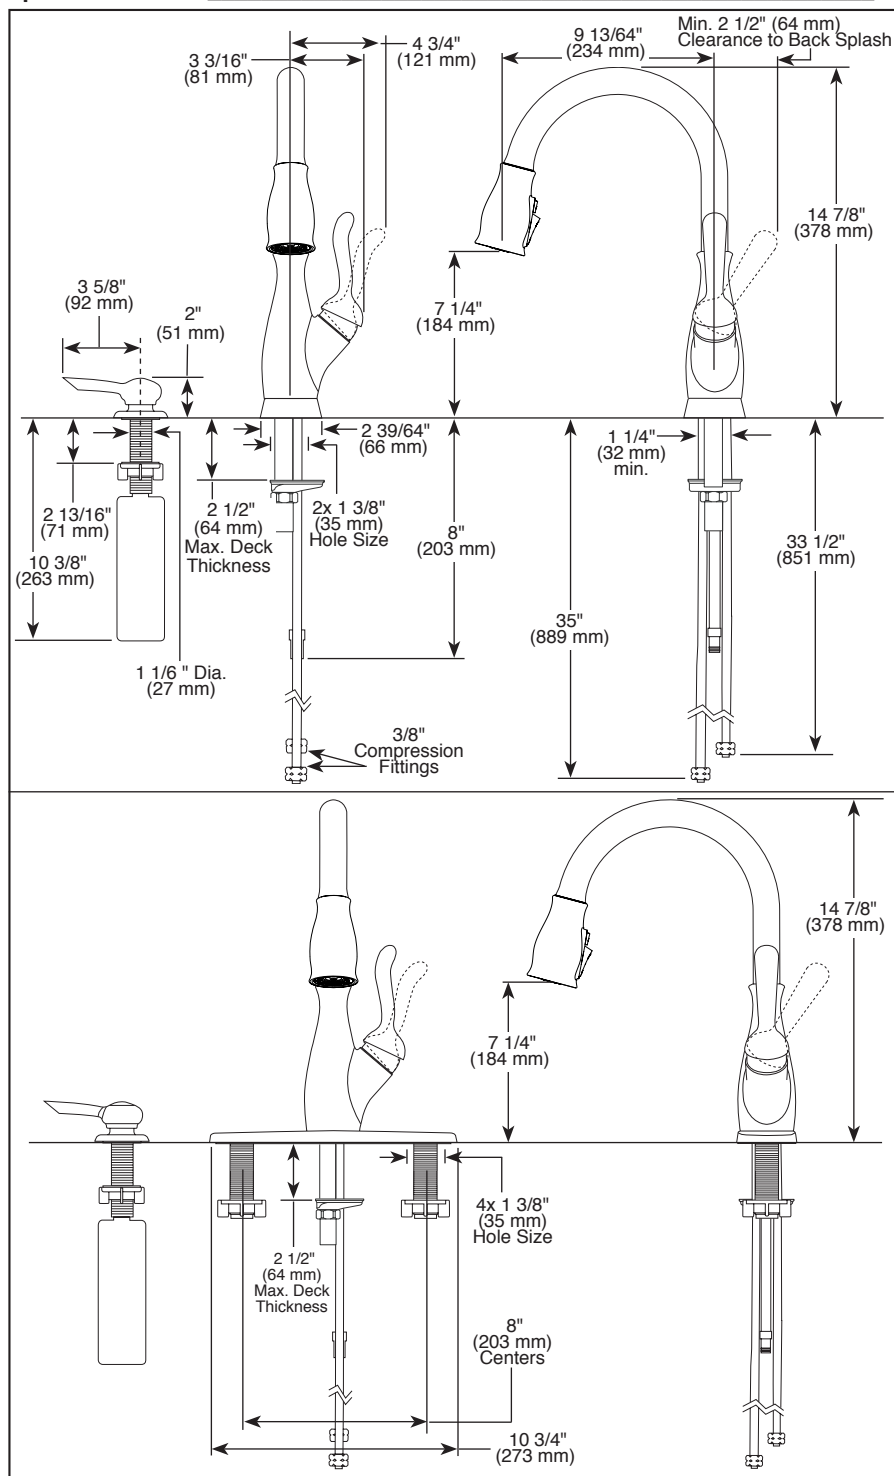

19978Z-DST

Submitted Model No.:

Specific Features:

Delta reserves the right (1) to make changes in specifications and materials, and (2) to change or discontinue models, both without notice or obligation. Dimensions are for reference only. See current full-line price book or www.deltafaucet.com for finish options and product availability.

DSP-K-19978Z-DST Rev. A

see what Delta can do™

KITCHEN FAUCETS

- Leland® Collection
- Single Handle Pull-Down

FEATURES:

- DIAMOND Seal® Technology
- Touch-Clean® Sprayhead
- MagnaTite® Magnetic Docking
- Quick Snap® connect hoses
- ShieldSpray™ Technology

STANDARD SPECIFICATIONS:

- Maximum 1.8 gpm @ 60 psi, 6.8 L/min @ 414 kPa
- One, two, three or four hole mount (escutcheon optional, included)
- Diamond coated ceramic cartridge
- 3/8" O.D. straight, staggered PEX supply lines
- Spout rotates 360°
- Red/blue indicator markings
- Three-function wand: aerated stream, spray or ShieldSpray™
- Dual integral check valves in sprayer