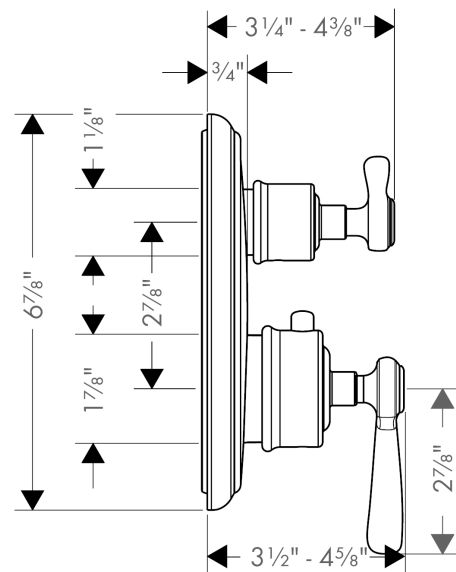

## Description

### Features

- Volume control and diverter for 2 outlets
- Flow: 7.0 GPM (26.5 L/Min)
- Thermostatic cartridge, Shut-off/ diverter valve
- Anti-scald 100° safety stop

## Scale drawing

**AXOR Montreux**  
**Thermostatic Trim with Volume Control and Diverter**  
Finishes : **chrome**    Part no. : **16821001**

## Exploded drawing

Year of production: >08/13

**AXOR Montreux**  
**Thermostatic Trim with Volume Control and Diverter**  
 Finishes : **chrome** Part no. : **16821001**