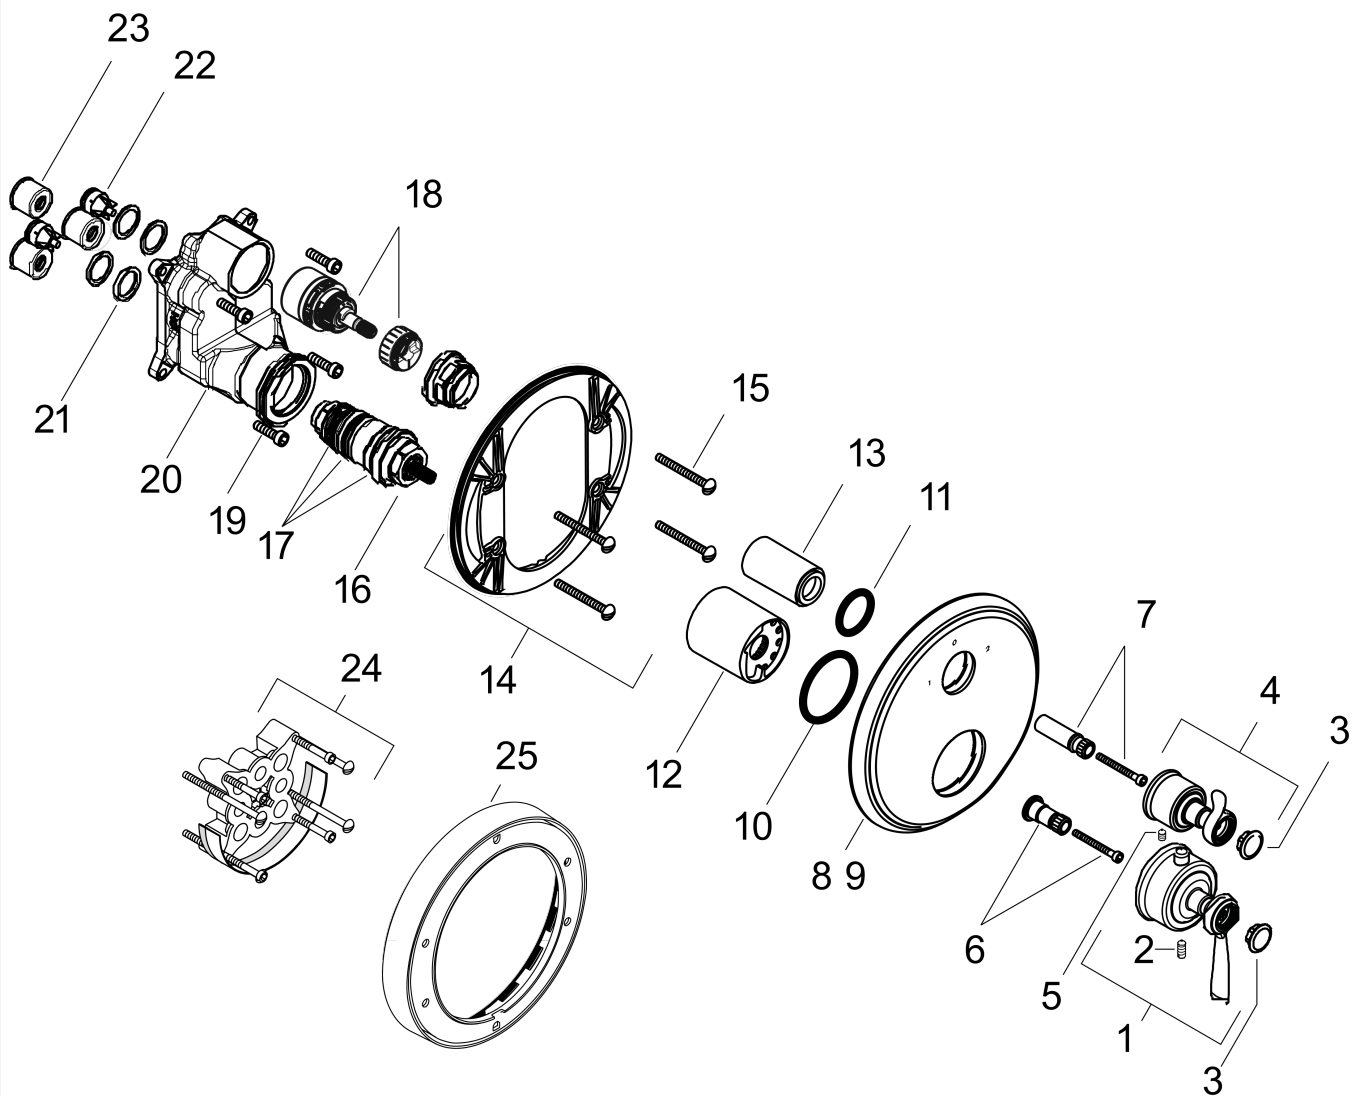

## Scale drawing

**AXOR Montreux**  
**Thermostatic Trim with Volume Control and Diverter**  
Finishes : **chrome**    Part no. : **16821001**

## Exploded drawing

Year of production: >08/13

**AXOR Montreux**  
**Thermostatic Trim with Volume Control and Diverter**  
 Finishes : **chrome** Part no. : **16821001**