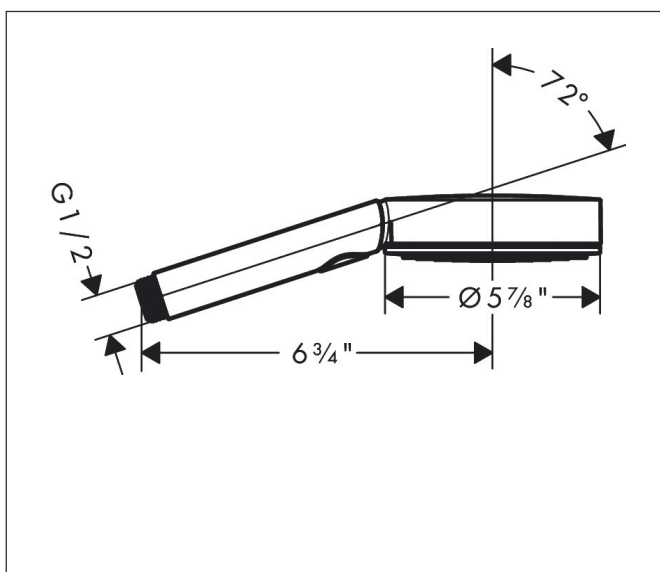

Drawing

Technology

Spray Types