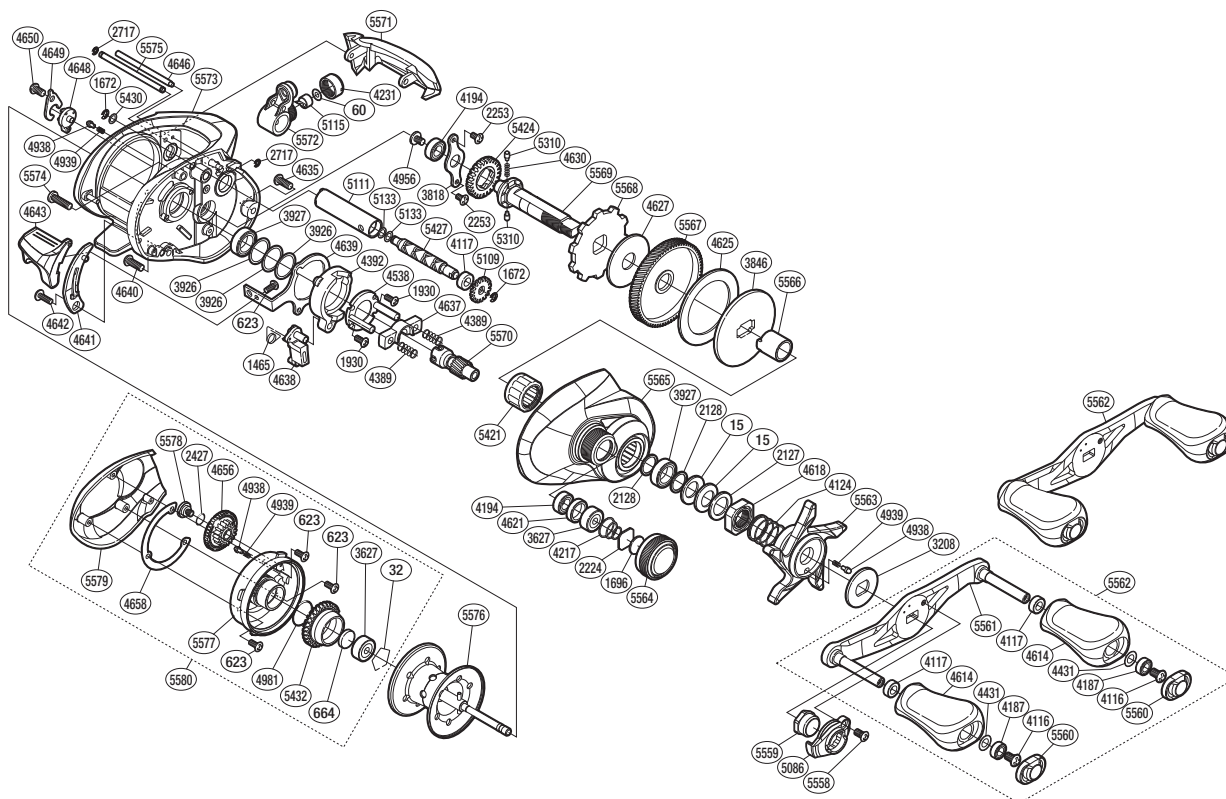

# SHIMANO

CHRONARCH  
MGL

SA-RB

CH MGL-150

Please note that the number of adjusting washers may not be the same as shown in the exploded views.

(51RH29B150X)

(Adjustment will vary with each individual product.)