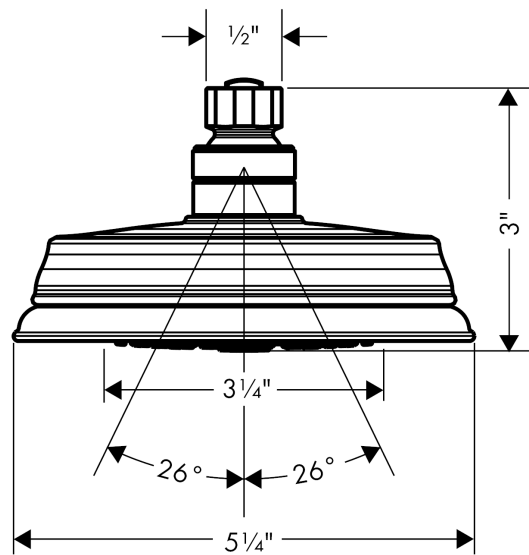

**Croma 100 Classic
Showerhead 3-Jet, 2.5 GPM**

Finishes : **brushed nickel** Part no. : **04070820**

Description

Features

- 75 no-clog spray channels
- Spray modes: Full, Pulsating Massage, Intense Turbo
- Flow: 2.5 GPM (9.5 L/Min)

Item details

List Price \$ 127.00

Technology

Compliance

Product image

Scale drawing

Croma 100 Classic
Showerhead 3-Jet, 2.5 GPM

Finishes : **brushed nickel** Part no. : **04070820**

Exploded drawing

Year of production: >01/08

Croma 100 Classic
Showerhead 3-Jet, 2.5 GPM
 Finishes : **brushed nickel** Part no. : **04070820**

Spare parts list

Year of production: >01/08

Pos.	Description	Part no.	Price	PU
1	filter packing	96477000	-	1