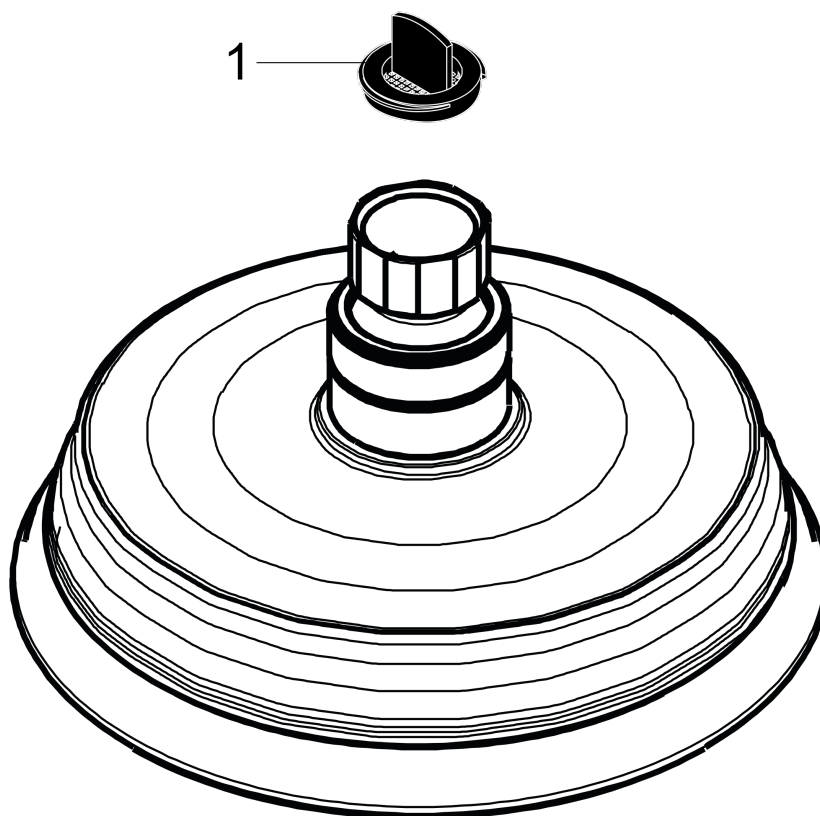

**Croma 100 Classic
Showerhead 3-Jet, 2.5 GPM**

Finishes : **brushed nickel** Part no. : **04070820**

Description

Features

- 75 no-clog spray channels
- Spray modes: Full, Pulsating Massage, Intense Turbo
- Flow: 2.5 GPM (9.5 L/Min)

Item details

List Price \$ 127.00

Technology

Compliance

Product image

Scale drawing

Croma 100 Classic
Showerhead 3-Jet, 2.5 GPM

Finishes : **brushed nickel** Part no. : **04070820**

Exploded drawing

Year of production: >01/08

Croma 100 Classic
Showerhead 3-Jet, 2.5 GPM
 Finishes : **brushed nickel** Part no. : **04070820**

Spare parts list

Year of production: >01/08

Pos.	Description	Part no.	Price	PU
1	filter packing	96477000	-	1