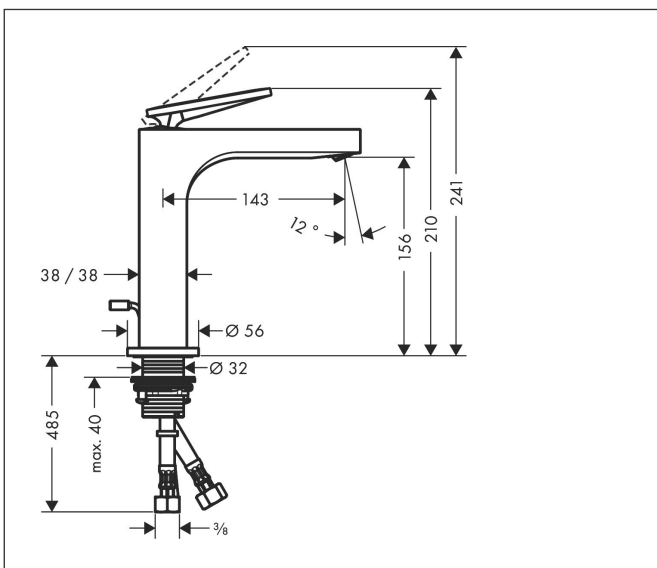

Brand AXOR
 Art. Name **AXOR Citterio** Single-Hole Faucet 160 with Pop-Up Drain- Rhombic Cut, 1.2 GPM
 Art. Nr. 39071001
 Surface chrome
 Pos. 1

Product Picture

Features

- Consists of: Single-handle faucet, Pop-up assembly
- Spray modes: Laminar spray
- Angle-adjustable spray
- Flow: 1.2 GPM (4.5 L/Min)
- Ceramic cartridge
- Includes pop-up drain

Drawing

Technology