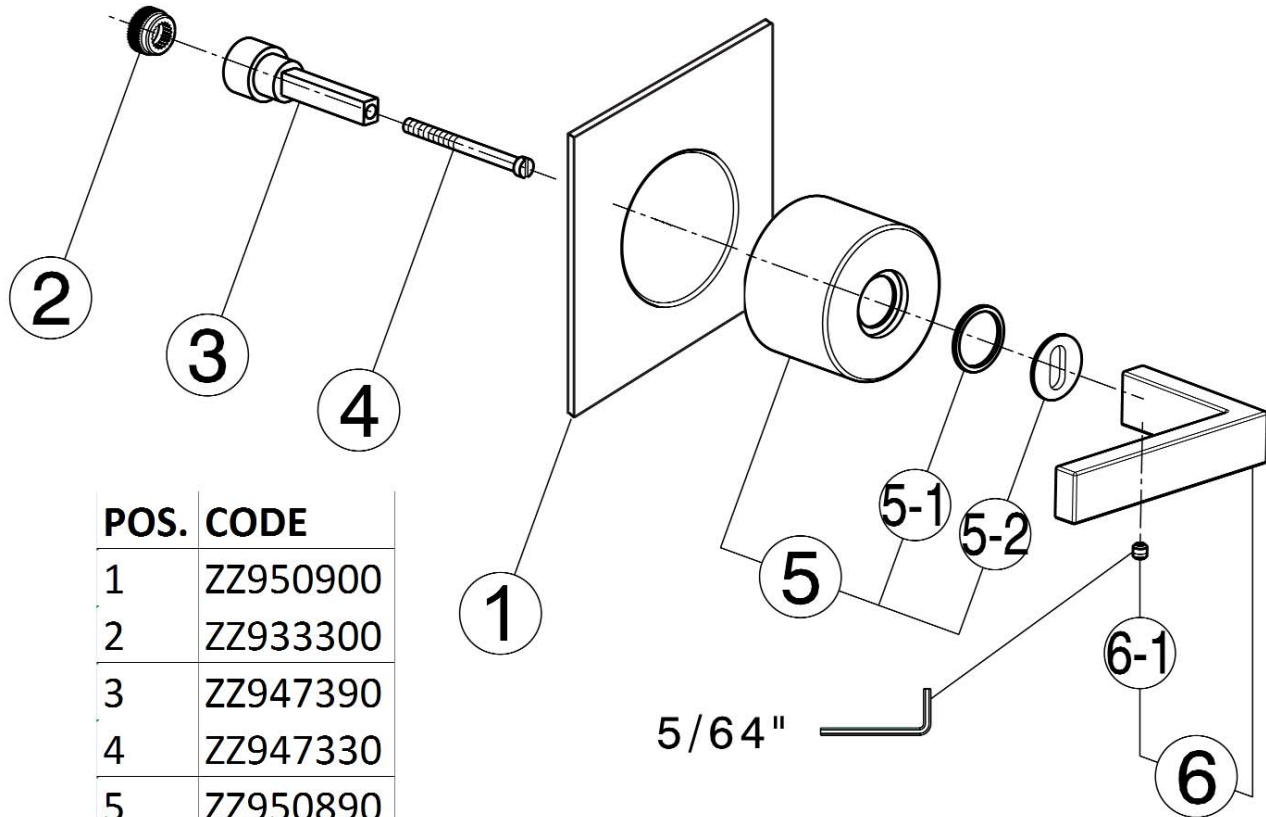

COLORS/FINISHES

- Polished Chrome
- Satin Nickel

WARRANTY

- Limited Lifetime

WA31L Spare Parts

POS.	CODE
1	ZZ950900
2	ZZ933300
3	ZZ947390
4	ZZ947330
5	ZZ950890
5-1	ZZ947040
5-2	ZZ947050
6	ZZ947100
6-1	ZZ933280