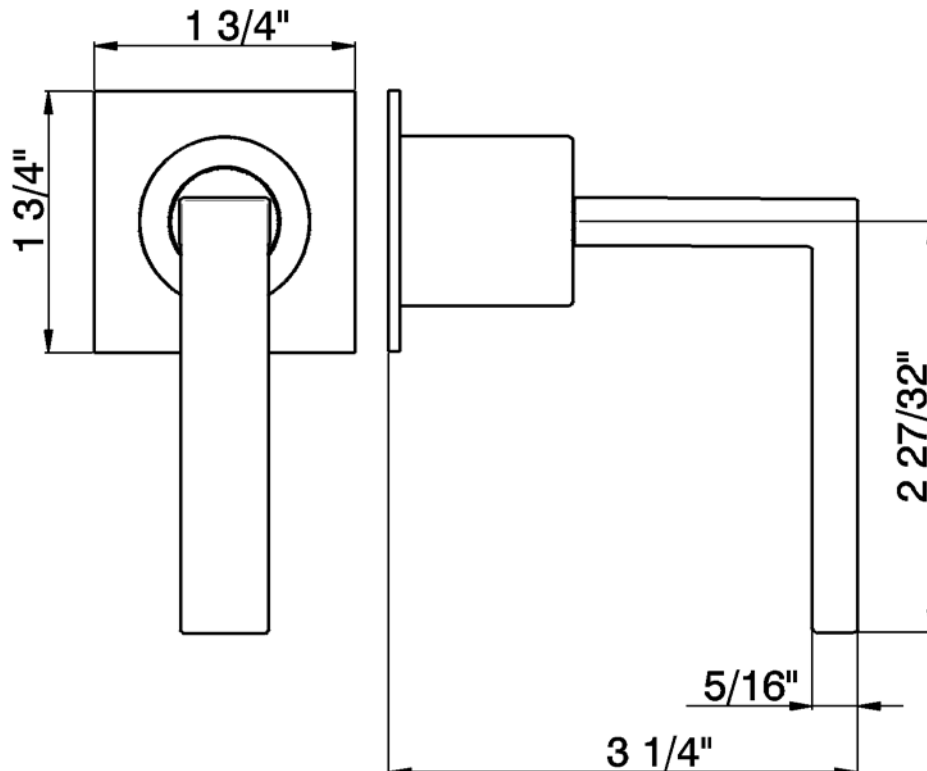

WAVE Volume Control Trim With Lever Handle and Square Trim Plate

ROHL Modern Collection

WA31L-(Finish)/TO

FEATURES

- Sliding escutcheon with bell housing and lever handle
- Metal lever handle only
- 3/4" NPT
- Polished Nickel not available
- To complete package: order ZA33BO rough

COLORS/FINISHES

- Polished Chrome
- Satin Nickel

WARRANTY

- Limited Lifetime

WA31L Spare Parts

POS.	CODE
1	ZZ950900
2	ZZ933300
3	ZZ947390
4	ZZ947330
5	ZZ950890
5-1	ZZ947040
5-2	ZZ947050
6	ZZ947100
6-1	ZZ933280