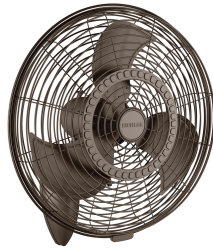

MOTOR FINISH

 Brushed Nickel

BLADE FINISHES

Nickel

 Wet Rated  AC Motor

AIR PERFORMANCE

AIRFLOW Cubic Ft. Per Minute On High	RPM Revolutions Per Minute On High	POWER USAGE Watts On High (Excludes Lights)	AIRFLOW EFFICIENCY Cubic Ft. Per Minute Per Watt
182	1065	162	

SPECIFICATIONS

Performance			
CFM (High)	182	Watts (High)	162
RPM (High)	1065		
Motor Specifications			
Motor Type	AC Induction	Amps (High)	1.34
Motor Size	PSC127-625C		
Mounting/Installation			
Interior/Exterior Location Rating	Exterior Product	Slope Ceiling Kit Included	No
Low Ceiling Adaptable	Wet No	Weight	25.35 LBS
Downrod 1 - Dimensions			
Blade Sweep	18 "	Canopy Height	4.29 "
Canopy Depth	11.08 "	Canopy Width	11.08 "
Light Source			
Light Source	No Lamp Source	Dimmable	No
Electrical			
Input Voltage		120 V	
Certifications/Qualifications			
Prop65 ADA Compliant	No No	DarkSky Approved	No

FIXTURE ATTRIBUTES

Blade Finish & Specs

Number Of Blades	3	Blade Material	Steel
Blades Reversible	No	Blade Pitch	10 °
Blade Finish 1	Nickel	Blades Included	Yes

Included Control

Fan Primary Control System	Pull chain	# Of Speeds	3
Remote Included	No	Limited/Full Function	Pull Chain
Remote Type	Pull Chain		

Product/Ordering Information

SKU	339218NI	UPC	783927524278
Finish	Brushed Nickel		

Housing

Primary Material	Steel
------------------	-------

Warranty

kichler.com/warranty

ALSO IN THIS FAMILY

339224NI