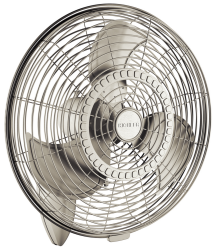

MOTOR FINISH

 Brushed Nickel

BLADE FINISHES

Nickel

 Wet Rated  AC Motor

AIR PERFORMANCE

AIRFLOW Cubic Ft. Per Minute On High	RPM Revolutions Per Minute On High	POWER USAGE Watts On High (Excludes Lights)	AIRFLOW EFFICIENCY Cubic Ft. Per Minute Per Watt
182	1065	162	

SPECIFICATIONS

Performance			
CFM (High)	182	Watts (High)	162
RPM (High)	1065		
Motor Specifications			
Motor Type	AC Induction	Amps (High)	1.34
Motor Size	PSC127-625C		
Mounting/Installation			
Interior/Exterior Location Rating	Exterior Product	Slope Ceiling Kit Included	No
Low Ceiling Adaptable	Wet No	Weight	25.35 LBS
Downrod 1 - Dimensions			
Blade Sweep	18 "	Canopy Height	4.29 "
Canopy Depth	11.08 "	Canopy Width	11.08 "
Light Source			
Light Source	No Lamp Source	Dimmable	No
Electrical			
Input Voltage		120 V	
Certifications/Qualifications			
Prop65 ADA Compliant	No No	DarkSky Approved	No

FIXTURE ATTRIBUTES

Blade Finish & Specs

Number Of Blades	3	Blade Material	Steel
Blades Reversible	No	Blade Pitch	10 °
Blade Finish 1	Nickel	Blades Included	Yes

Included Control

Fan Primary Control System	Pull chain	# Of Speeds	3
Remote Included	No	Limited/Full Function	Pull Chain
Remote Type	Pull Chain		

Product/Ordering Information

SKU	339218NI	UPC	783927524278
Finish	Brushed Nickel		

Housing

Primary Material	Steel
------------------	-------

Warranty

kichler.com/warranty

ALSO IN THIS FAMILY

339224NI