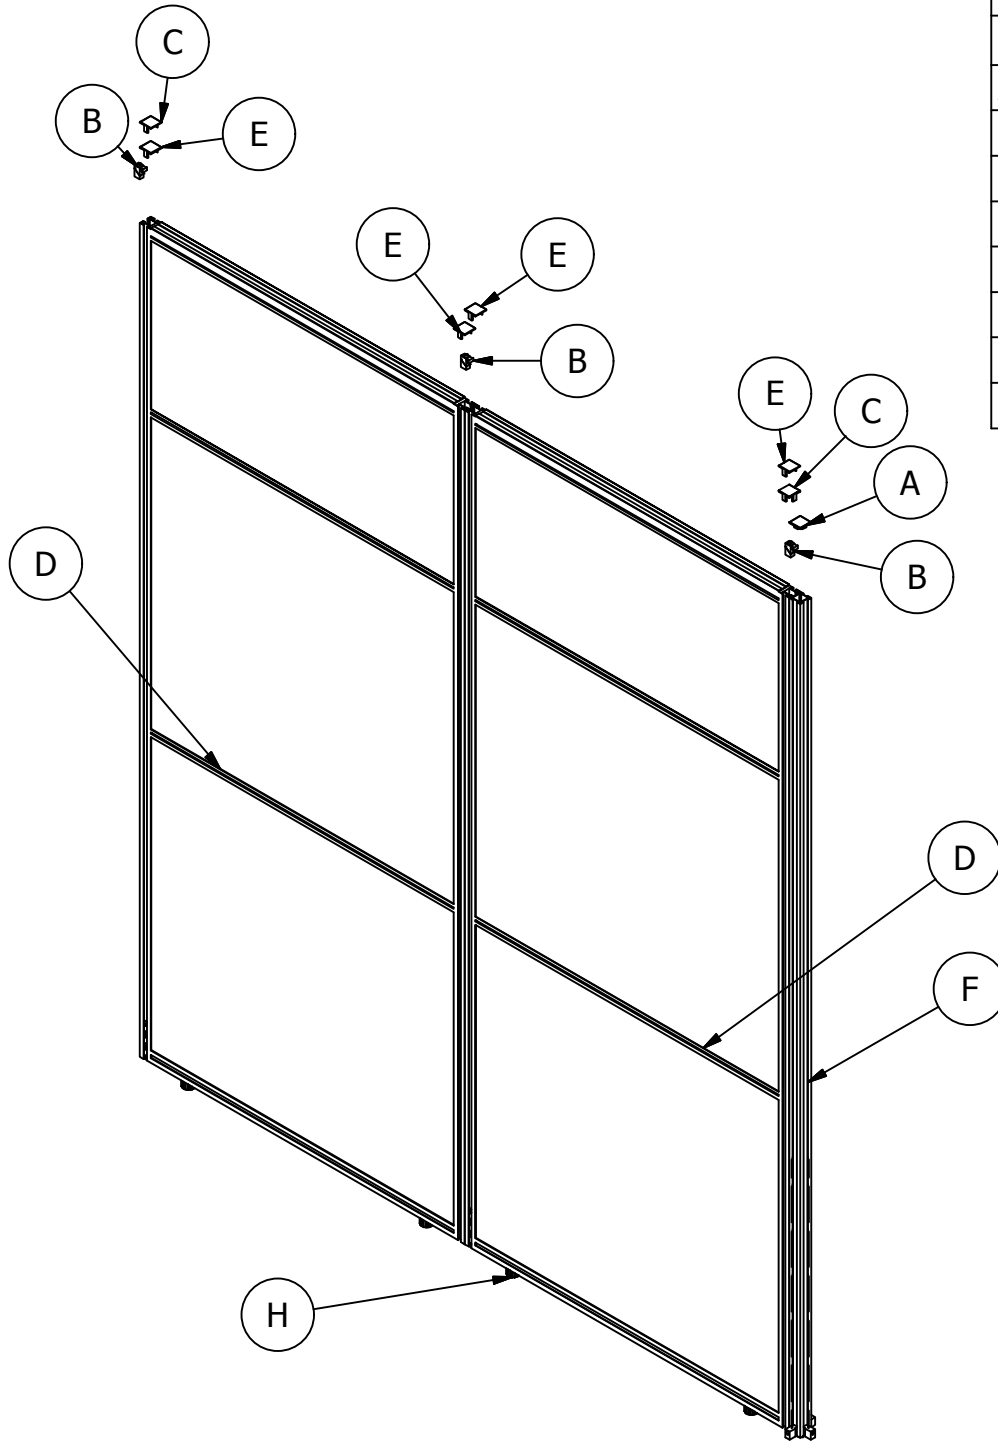

# EOP260GR

BOX E: 60W X 66H PANEL WITH CORNER  
CONNECTOR

**NEED HELP?**  
Call 1-800-950-4782  
[www.bushbusinessfurniture.com](http://www.bushbusinessfurniture.com)

# PARTS LIST

A188861

Parts List			
ITEM	PART NUMBER	TITLE	QT
A	H181335	Corner post cap	1
B	H181331	Top Connector	3
C	H181326	Panel Cap 3 Pin	2
D	S188975	Wall Panel	2
E	H181334	Panel Cap 2 Pin	4
F	H188974	CORNER POST	1
G	A180134	BBF 10 YEAR WARRANTY SHEET	1
H	H181327	LEVELER	4