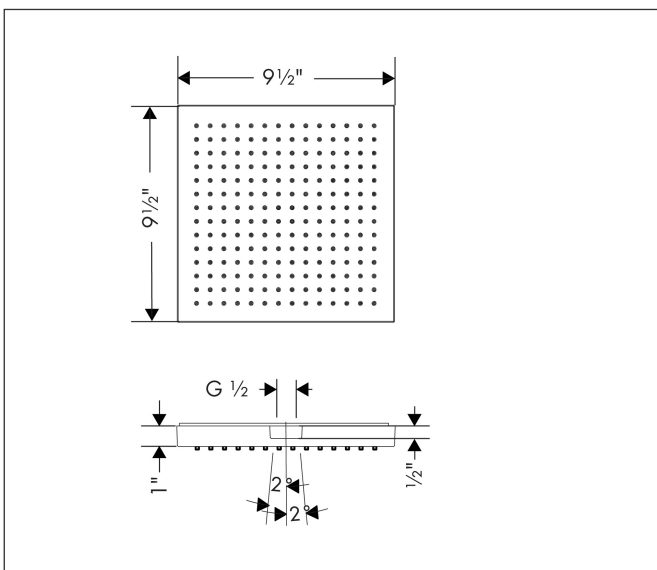

Brand AXOR
 Art. Name **AXOR ShowerSolutions** Showerhead 240 1-Jet, 2.5 GPM
 Art. Nr. 10926341
 Surface brushed black chrome
 Pos. 1

Product Picture

Features

- Shower head size: 240 x 240 mm
- Spray modes: RainAir
- 196 no-clog spray channels
- Spray face finish: Fully-finished matching spray face
- Flow: 2.5 GPM (9.5 L/Min)
- Spray face removable for cleaning

Drawing

Technology

Spray Types