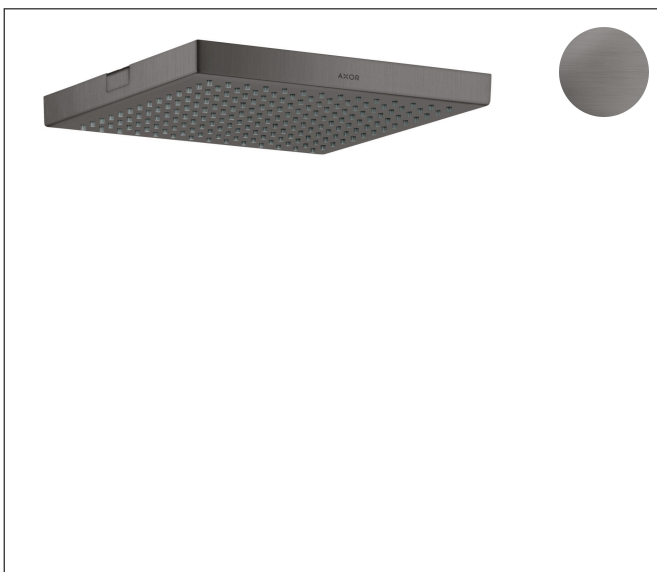

Brand AXOR
 Art. Name **AXOR ShowerSolutions** Showerhead 240 1-Jet, 2.5 GPM
 Art. Nr. 10926341
 Surface brushed black chrome
 Pos. 1

Product Picture

Features

- Shower head size: 240 x 240 mm
- Spray modes: RainAir
- 196 no-clog spray channels
- Spray face finish: Fully-finished matching spray face
- Flow: 2.5 GPM (9.5 L/Min)
- Spray face removable for cleaning

Drawing

Technology

Spray Types