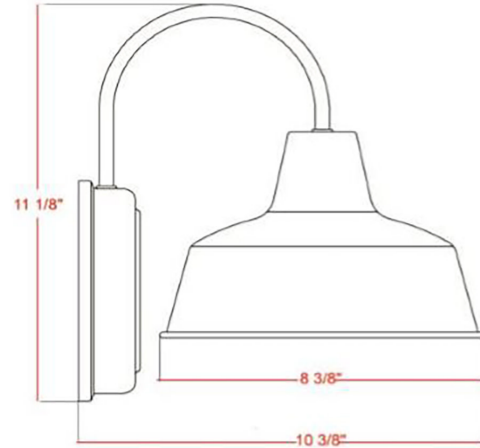

Mason | Light Outdoor Wall Light 8"
White

SPECIFICATIONS

| | | | |
|----------------------------|---------------------------------|---|------|
| MOUNTING: | Wall Mount | LED BRIGHTNESS (LUMENS): | N/A |
| SLOPED CEILING ADAPTABLE: | N/A | LED COLOR CORRELATED TEMPERATURE (CCT): | N/A |
| LAMP TYPE 1: | Maximum 60W Medium Base Bulb | LED COLOR RENDERING INDEX (CRI): | N/A |
| BULB INCLUDED: | No | LED EFFICACY: | N/A |
| WATTS PER BULB: | 60W | LED AVERAGE RATED LIFE: | N/A |
| TOTAL WATTAGE: | 60W | ENERGY EFFICIENT: | No |
| DIMMABLE: | Yes | LIGHTING AMPS: | 0.5 |
| MATERIAL CONSTRUCTION: | Steel | VOLTAGE: | 120V |
| ASSEMBLED DIMENSIONS: | 8.38" L x 11" H x 10.5" D | | |
| WEIGHT: | 1.45 lbs. | | |
| BACKPLATE DIMENSIONS: | 6.13" H x 6.13" W | | |
| CANOPY CEILING DIMENSIONS: | N/A | | |
| GLASS/SHADE DIMENSIONS: | 5.5" H x 8.25" L x 8.25" D | | |
| GLASS/SHADE MATERIAL: | Metal | | |
| GLASS/SHADE TYPE: | N/A | | |
| GLASS/SHADE COLOR: | White | | |