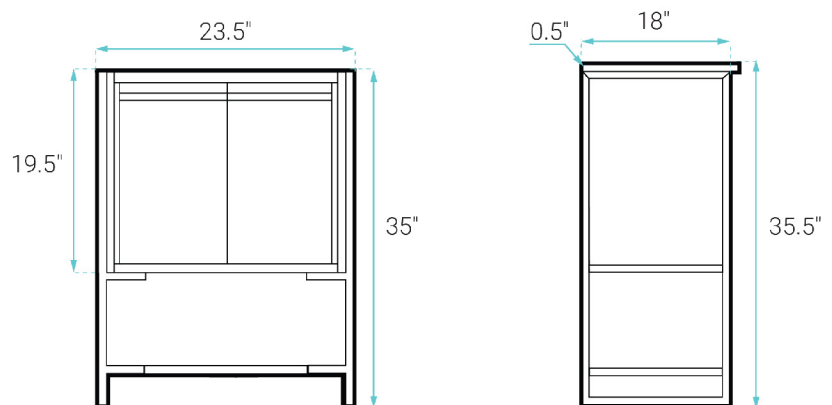

INSTALLATION:

Freestanding, assembly required

COLORS & FINISHES:

White and Brushed Gold: SM-BV217WBG-3MB

SPECIFICATIONS:

N.W: 87 lb.

W: 24" x D: 18.5" x H: 35.5"

Inner Sink: D: 11" x W: 17.5" x H: 4.5"