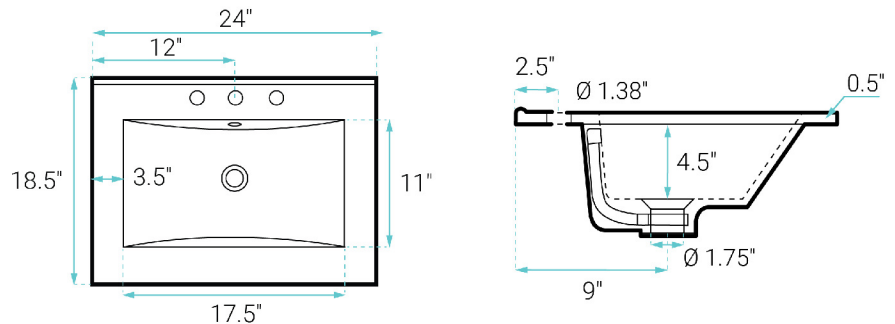

Marseille

Swiss Madison®
well made forever

Freestanding Vanity SM-BV217WBG-3MB

FEATURES:

- Sleek, freestanding design
- Glazed ceramic, single sink
- Standard 1.75" drain hole
- Standard 1.38" faucet holes
- Stainless steel frame
- Chrome-finish overflow

INSTALLATION:

Freestanding, assembly required

COLORS & FINISHES:

White and Brushed Gold: SM-BV217WBG-3MB

SPECIFICATIONS:

N.W: 87 lb.

W: 24" x D: 18.5" x H: 35.5"

Inner Sink: D: 11" x W: 17.5" x H: 4.5"