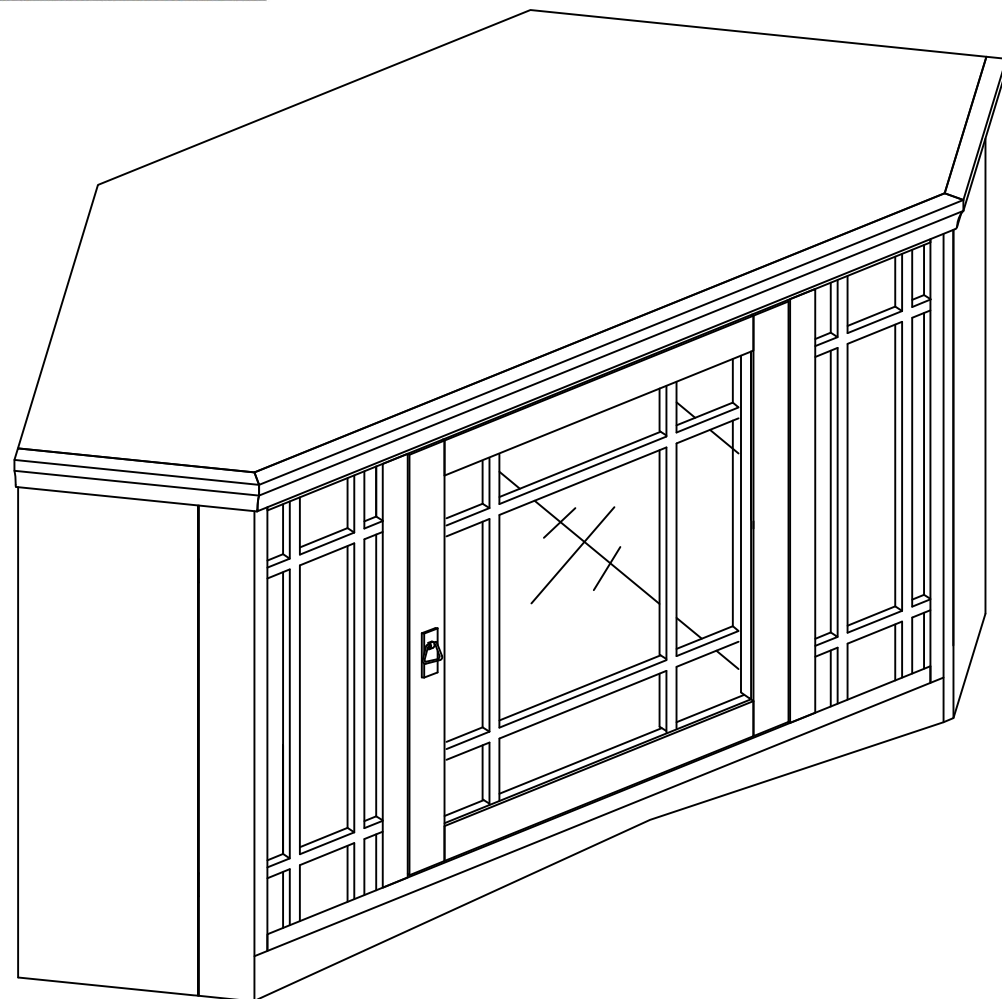

ITEM# 82285

Mission 25" H, 46" W Corner TV Cart

Leick
Home
SINCE 1910

2219 S. 19th St.
Sheboygan, WI 53081
Ph: 920-451-4060
Fax: 920-451-4063
info@leickfurnituresince1910.com

Hardware List

Item	Description	Qty
a	 Bolt 1/4" * 1-1/8"	4PCS
b	 Allen wrench	1PC
c	 Washer 1/4" * 12mm	4PCS
d	 Shelf metal clip	4PCS
e	 Door pull	1PC
f	 Machine screw for door pull 5/32" * 3/4"	2PCS

Parts List

Item	Description	Qty
A	Cabinet	1PC
B	Top panel	1PC
C	Bottom panel	1PC
D	Middle Adjustable Shelf	1PC

Assembly Instructions