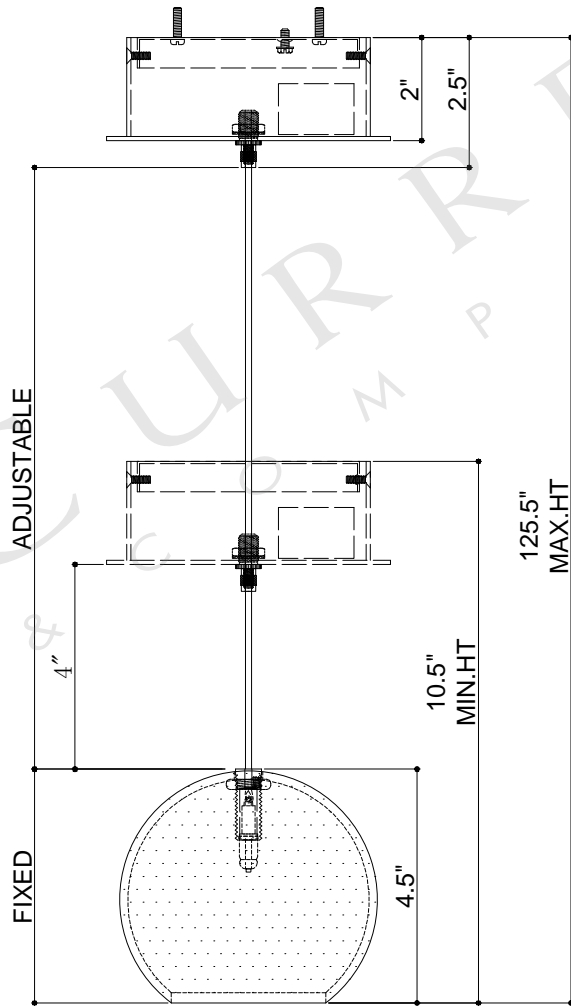

TOP VIEW

CANOPY DETAIL

FRONT VIEW

9000-0681

ALL WORK © 2020 CURREY & COMPANY