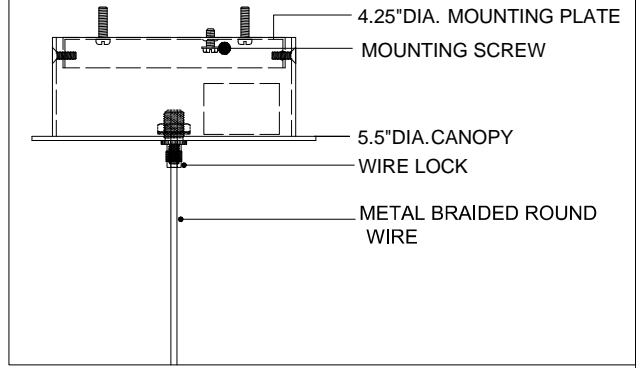

TOP VIEW

CANOPY DETAIL

FRONT VIEW

9000-0681

ALL WORK © 2020 CURREY & COMPANY