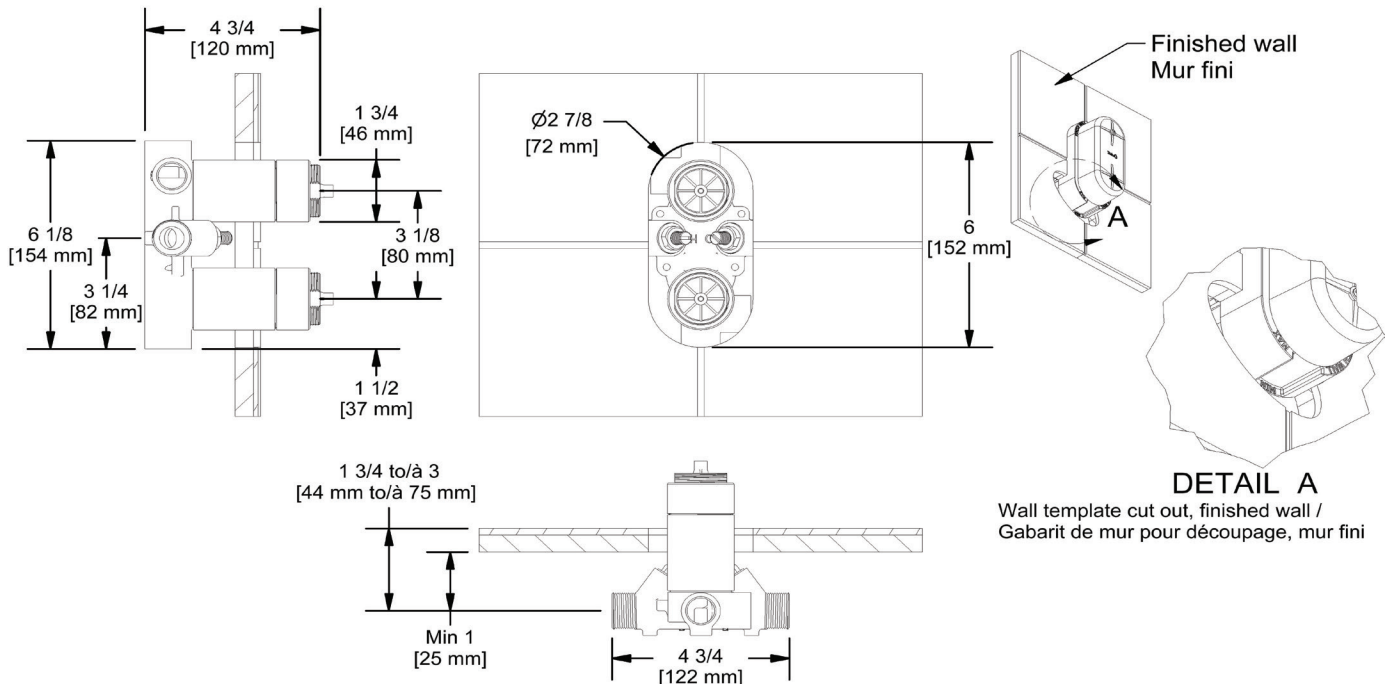

### Kubik™

3/4" Therm & Pressure Balance Trim With 6 Functions

**MODEL:** TUS46

**UPC®**

**For warranty or additional information, contact:**

U.S.A.  
[houseofrohl.com/support](http://houseofrohl.com/support)  
 1-800-777-9762