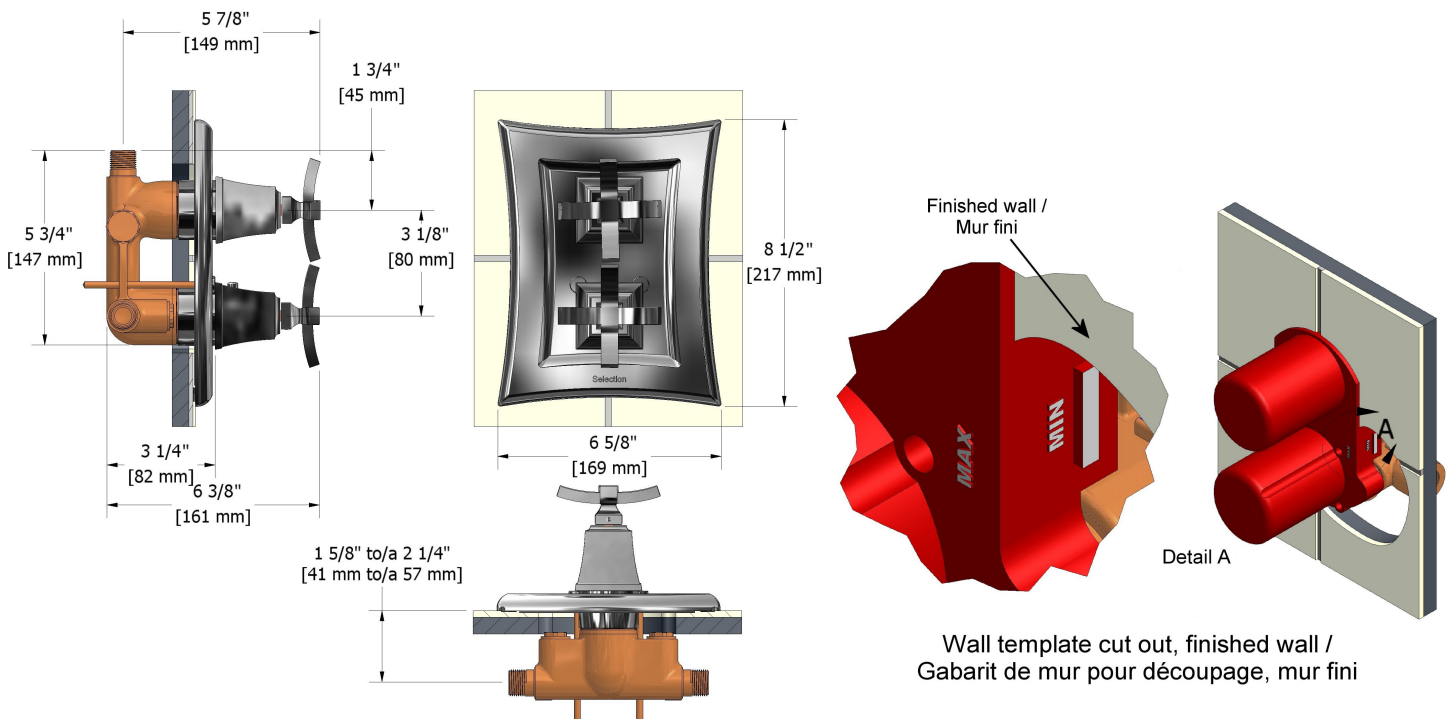

Sizes, models and finishes may differ from those presented.

Warranty

This **Riobel Inc.** product you have purchased carries a Limited Lifetime Warranty on the chrome, PVD finish, blacks and all working parts and is guaranteed from the initial purchase date against all manufacturing defects. All other finishes, including plastic components, are guaranteed for one year. All electric and/or electronic parts are covered by a 5-year limited warranty.

Customer Service

Ontario, West Canada : 888-287-5354 Quebec, Maritimes, United States : 866-473-8442

2020.11.09