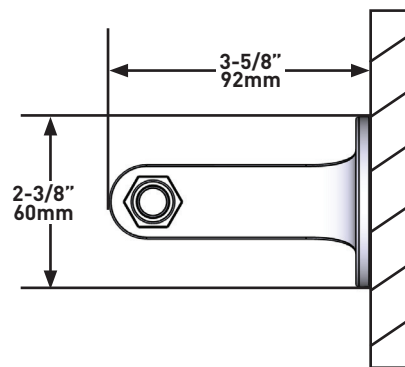

SPECIFICATIONS

Modelle™

Modelle™ 18" Towel Bar

MODELS: MD25WTB18

For warranty or additional information, contact:

U.S.A.
houseofrohl.com/support
1-800-777-9762

QUEBEC / MARITIMES / WESTERN CANADA
houseofrohl.ca/support
1-866-473-8442