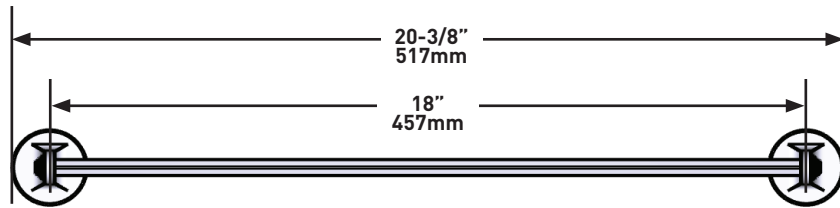

SPECIFICATIONS

Modelle™

Modelle™ 18" Towel Bar

MODELS: MD25WTB18

For warranty or additional information, contact:

U.S.A.
houseofrohl.com/support
1-800-777-9762

QUEBEC / MARITIMES / WESTERN CANADA
houseofrohl.ca/support
1-866-473-8442