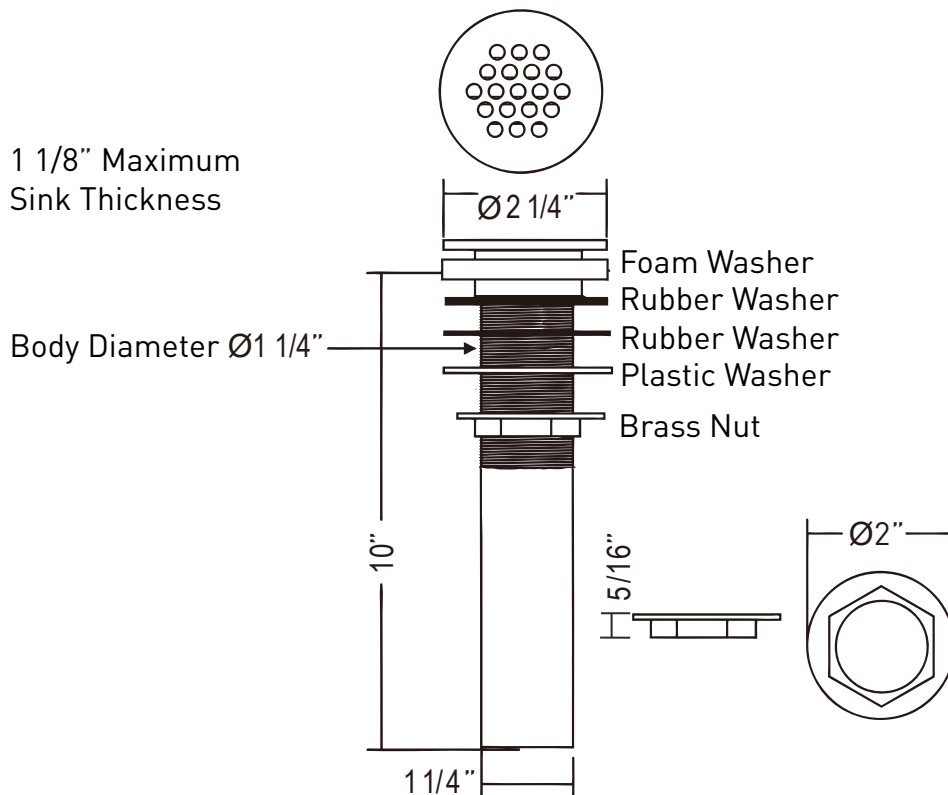

SPECIFICATIONS

DESCRIPTION

- Non slotted without overflow holes
- 10" tailpiece with 2 1/2" running thread
- May be used with above counter bowls with no overflow
- Brass construction

WARRANTY

- Most products or parts carry "Limited Warranties" against manufacturing defects. For US customers please visit houseofrohl.com/support and for Canadian customers please visit houseofrohl.ca/support for complete product and finish warranty.

NON SLOTTED GRID DRAIN

MODELS: 6442 Series

For warranty or additional information, contact:

US Customers

U.S.A.
houseofrohl.com/support
1-800-777-9762

QUEBEC / MARITIMES / WESTERN CANADA
QUÉBEC / MARITIMES / OUEST CANADIEN
QUEBEC / MARITIMOS / CANADA OCCIDENTAL
houseofrohl.ca/support
1-866-473-8442

Canadian Customers

ONTARIO
houseofrohl.ca/support
1-800-287-5354