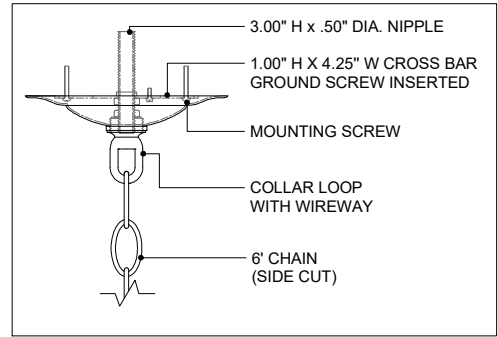

TOP VIEW

CANOPY DETAIL

FRONT VIEW

9000-0960

ALL WORK © 2021 CURREY & COMPANY