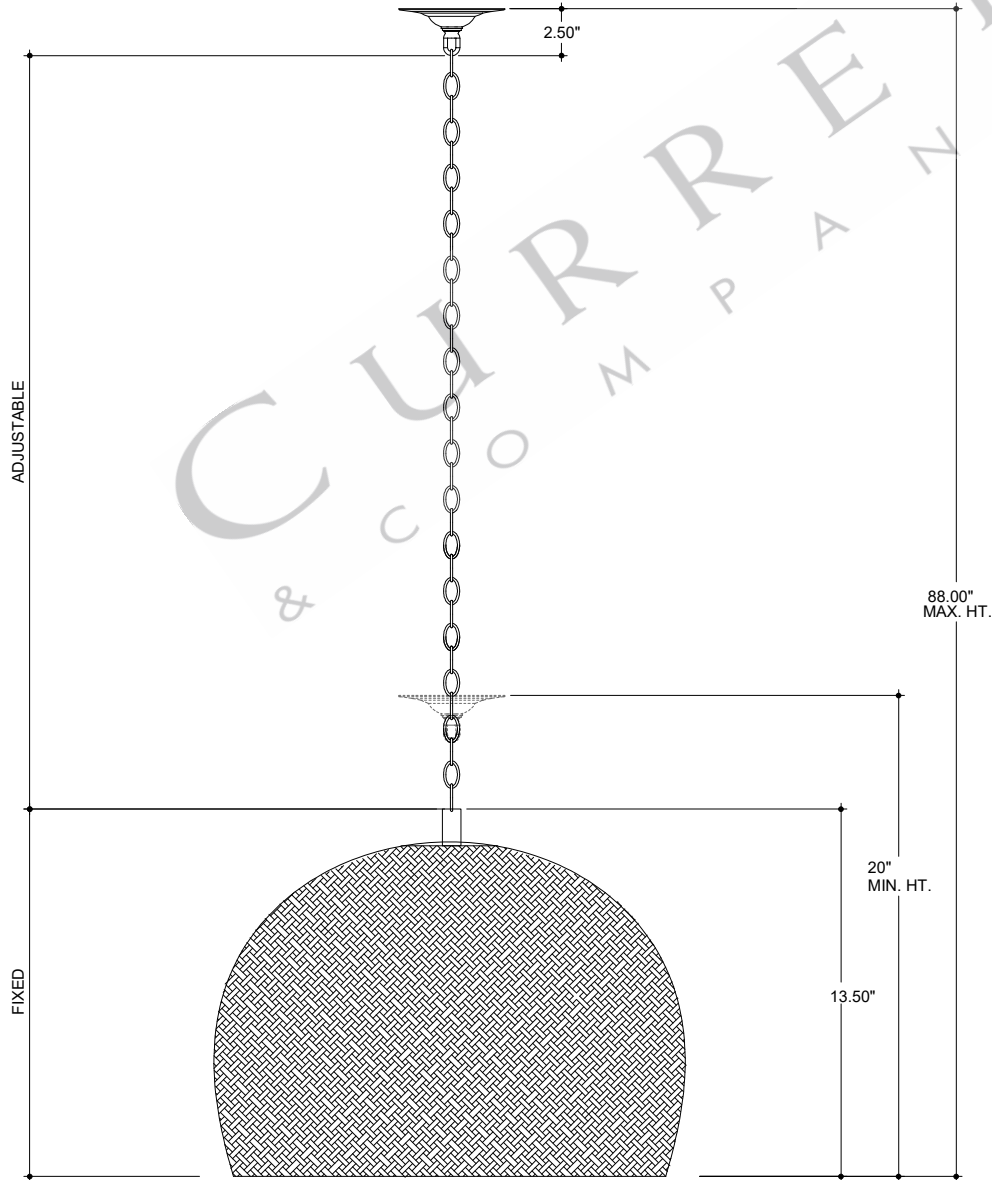

TOP VIEW

CANOPY DETAIL

FRONT VIEW

9000-0960

ALL WORK © 2021 CURREY & COMPANY