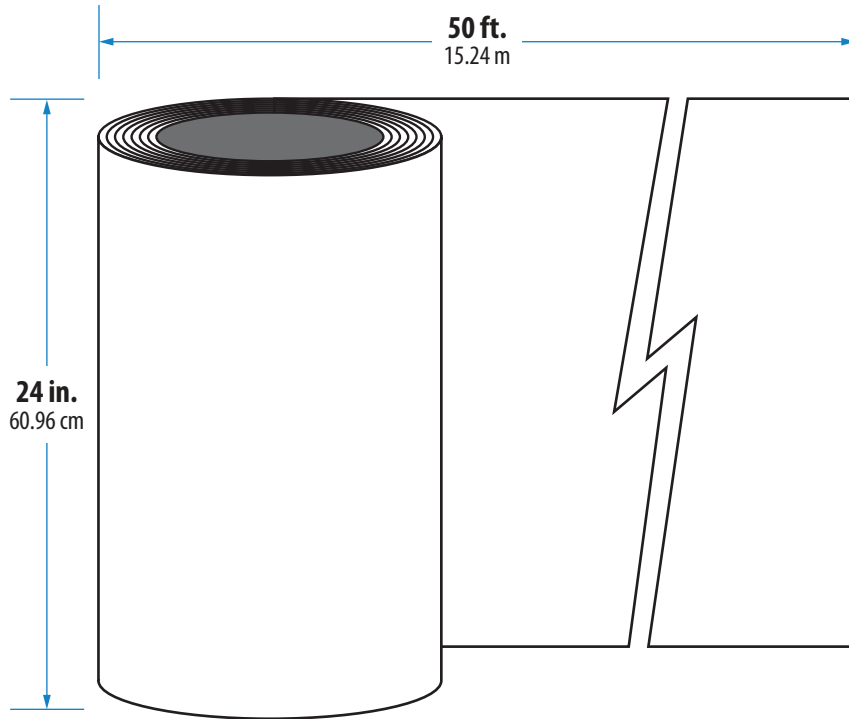

Royal Brown/Birch White • 0.019 Aluminum • 24 in. x 50 ft.

Actual product color may vary from the images shown. Some colors are simulated. Photos are edited in an attempt to accurately represent the colors .
It is recommended that you view actual product samples before making final color selection.