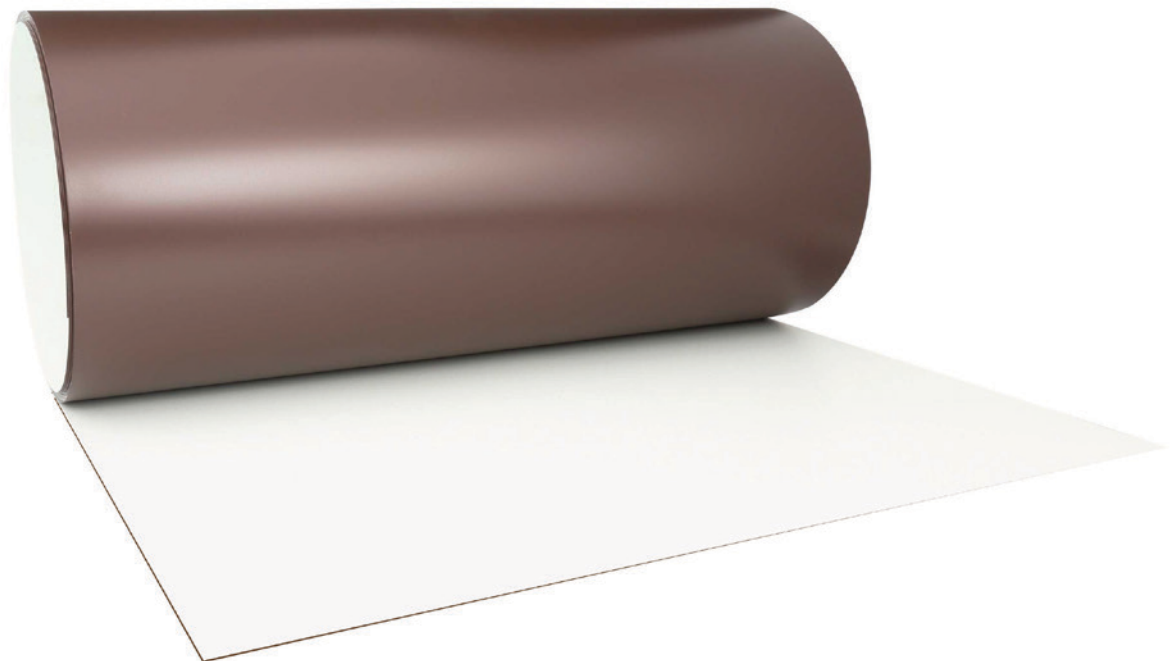

Royal Brown/Birch White • 0.019 Aluminum • 24 in. x 50 ft.

Actual product color may vary from the images shown. Some colors are simulated. Photos are edited in an attempt to accurately represent the colors .
It is recommended that you view actual product samples before making final color selection.