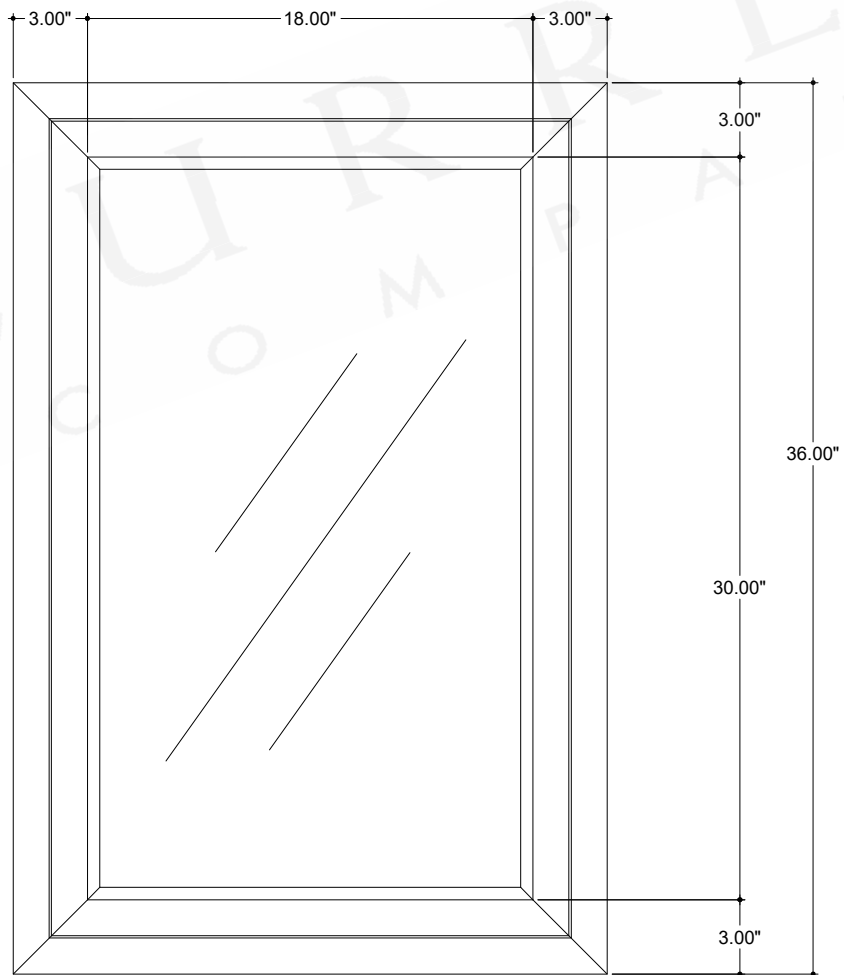

ITEM: 1000-0158

Overall Dimensions

Width: 24"

Depth: 1"

Height: 36"

TOP VIEW

FRONT VIEW