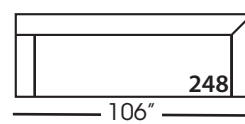

Lilah-248/249  
Right/Left Seated Arm Bench  
Seat with Corner  
L106" D40" H38"

Seat Height 21"  
Seat Depth 24"  
Arm Height 27"

This is a suggested application. Application is subject to change.  
Sizes and Dimensions will vary from piece to piece due to the individual hand craftsmanship used in every style we produce.  
All furniture style names are for internal reference only, not intended for commercial use.

LILAH BENCH • UPHOLSTERED • LOOSE PILLOW BACK

Corner  
L40" D40" H38"

Large Armless  
L65" D40" H38"

Small Armless  
L33" D40" H38"

One Seat End\*  
L38" D40" H38"  
*\*available as right or left seated*

Chaise\*  
L38" D66" H38"  
*\*available as right or left seated*

Two Seat End\*  
L70" D40" H38"  
*\*available as right or left seated*

Large Seat End\*  
L102" D40" H38"  
*\*available as right or left seated*

Large Seat End with Corner\*  
L106" D40" H35"  
*\*available as right or left seated*