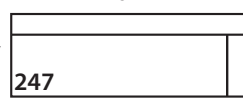

Large Seat End*
L102" D40" H38"
*available as right or left seated