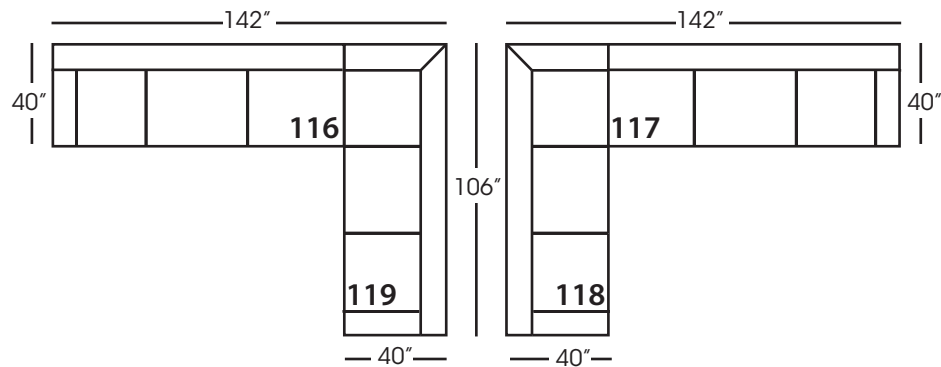

## LILAH SECTIONAL COLLECTION

	Corner 010	Large Armless 041	Small Armless 061	Chaise 110/111	One Seat End 112/113	Two Seat End 114/115	Large Seat End 116/117	3 Seat End with Corner 118/119
<b>Standard Features</b>								
Cloud Cushion	x	x	x	x	x	x	x	x
Sinuous Underconstruction	x	x	x	x	x	x	x	x
<b>Options - See Price List for Prices</b>								
Luxe Cushion	No Charge	No Charge	No Charge	No Charge	No Charge	No Charge	No Charge	No Charge
Cloud Plus Cushion	x	x	x	x	x	x	x	x
Extra Pillows (XP) - 18" TP	x	N/A	N/A	x	x	x	x	x
<b>Ordering Instructions</b>								
To Order, Please write the following:	Lilah-010	Lilah-041	Lilah-061	Lilah-110 rsc/111 lsc	Lilah-112 rse/113 lse	Lilah-114 rse/115 lse	Lilah-116 rse/117 lse	Lilah-118 rse/119 lse

Corner  
L40" D40" H38"

Large Armless  
L65" D40" H38"

Small Armless  
L33" D40" H38"

One Seat End\*  
L38" D40" H38"  
*\*available as right or left seated*

Chaise\*  
L38" D66" H38"  
*\*available as right or left seated*

Two Seat End\*  
L70" D40" H38"  
*\*available as right or left seated*

Large Seat End\*  
L102" D40" H38"  
*\*available as right or left seated*

Large Seat End with Corner\*  
L106" D40" H38"  
*\*available as right or left seated*

Lilah-248/249  
Right/Left Seated Arm Bench  
Seat with Corner  
L106" D40" H38"

Seat Height 21"  
Seat Depth 24"  
Arm Height 27"

This is a suggested application. Application is subject to change.  
Sizes and Dimensions will vary from piece to piece due to the individual hand craftsmanship used in every style we produce.  
All furniture style names are for internal reference only, not intended for commercial use.