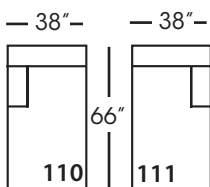

Lilah-248/249  
Right/Left Seated Arm Bench  
Seat with Corner  
L106" D40" H38"

Seat Height 21"  
Seat Depth 24"  
Arm Height 27"

This is a suggested application. Application is subject to change.  
Sizes and Dimensions will vary from piece to piece due to the individual hand craftsmanship used in every style we produce.  
All furniture style names are for internal reference only, not intended for commercial use.

## LILAH BENCH UPHOLSTERED SECTIONAL COLLECTION

	Corner 010	Large Armless 241	Small Armless 061	Chaise 110/111	One Seated End 112/113	Two Seated End 244/245	Large Seated End 246/247	3 Seat End with Corner 248/249
<b>Standard Features</b>								
Cloud Cushion	x	x	x	x	x	x	x	x
Sinuous Underconstruction	x	x	x	x	x	x	x	x
<b>Options - See Price List for Prices</b>								
Luxe Cushion	No Charge	No Charge	No Charge	No Charge	No Charge	No Charge	No Charge	No Charge
Cloud Plus Cushion	x	x	x	x	x	x	x	x
Extra Pillows (XP) - 20" TP	x	N/A	N/A	x	x	x	x	x
<b>Ordering Instructions</b>								
To Order, Please write the following:	Lilah-010	Lilah-241	Lilah-061	Lilah-110 rsc/111 lsc	Lilah-112 rse/113 lse	Lilah-244 rse/245 lse	Lilah-246 rse/247 lse	Lilah-248 rse/249 lse

LILAH BENCH • UPHOLSTERED • LOOSE PILLOW BACK

Corner  
L40" D40" H38"

Large Armless  
L65" D40" H38"

Small Armless  
L33" D40" H38"

One Seat End\*  
L38" D40" H38"  
*\*available as right or left seated*

Chaise\*  
L38" D66" H38"  
*\*available as right or left seated*

Two Seat End\*  
L70" D40" H38"  
*\*available as right or left seated*

Large Seat End\*  
L102" D40" H38"  
*\*available as right or left seated*

Large Seat End with Corner\*  
L106" D40" H35"  
*\*available as right or left seated*