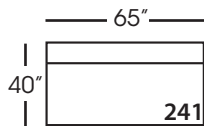

Lilah-248/249  
Right/Left Seated Arm Bench  
Seat with Corner  
L106" D40" H38"

Seat Height 21"  
Seat Depth 24"  
Arm Height 27"

This is a suggested application. Application is subject to change.  
Sizes and Dimensions will vary from piece to piece due to the individual hand craftsmanship used in every style we produce.  
All furniture style names are for internal reference only, not intended for commercial use.

## LILAH BENCH UPHOLSTERED SECTIONAL COLLECTION

	Corner 010	Large Armless 241	Small Armless 061	Chaise 110/111	One Seated End 112/113	Two Seated End 244/245	Large Seated End 246/247	3 Seat End with Corner 248/249
<b>Standard Features</b>								
Cloud Cushion	x	x	x	x	x	x	x	x
Sinuous Underconstruction	x	x	x	x	x	x	x	x
<b>Options - See Price List for Prices</b>								
Luxe Cushion	No Charge	No Charge	No Charge	No Charge	No Charge	No Charge	No Charge	No Charge
Cloud Plus Cushion	x	x	x	x	x	x	x	x
Extra Pillows (XP) - 20" TP	x	N/A	N/A	x	x	x	x	x
<b>Ordering Instructions</b>								
To Order, Please write the following:	Lilah-010	Lilah-241	Lilah-061	Lilah-110 rsc/111 lsc	Lilah-112 rse/113 lse	Lilah-244 rse/245 lse	Lilah-246 rse/247 lse	Lilah-248 rse/249 lse

LILAH BENCH • UPHOLSTERED • LOOSE PILLOW BACK

Corner  
L40" D40" H38"

Large Armless  
L65" D40" H38"

Small Armless  
L33" D40" H38"

One Seat End\*  
L38" D40" H38"  
*\*available as right or left seated*

Chaise\*  
L38" D66" H38"  
*\*available as right or left seated*