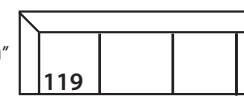

## LILAH SECTIONAL COLLECTION

	Corner 010	Large Armless 041	Small Armless 061	Chaise 110/111	One Seat End 112/113	Two Seat End 114/115	Large Seat End 116/117	3 Seat End with Corner 118/119
<b>Standard Features</b>								
Cloud Cushion	x	x	x	x	x	x	x	x
Sinuous Underconstruction	x	x	x	x	x	x	x	x
<b>Options - See Price List for Prices</b>								
Luxe Cushion	No Charge	No Charge	No Charge	No Charge	No Charge	No Charge	No Charge	No Charge
Cloud Plus Cushion	x	x	x	x	x	x	x	x
Extra Pillows (XP) - 18" TP	x	N/A	N/A	x	x	x	x	x
<b>Ordering Instructions</b>								
To Order, Please write the following:	Lilah-010	Lilah-041	Lilah-061	Lilah-110 rsc/111 lsc	Lilah-112 rse/113 lse	Lilah-114 rse/115 lse	Lilah-116 rse/117 lse	Lilah-118 rse/119 lse

Corner  
L40" D40" H38"

Large Armless  
L65" D40" H38"

Small Armless  
L33" D40" H38"

One Seat End\*  
L38" D40" H38"  
*\*available as right or left seated*

Chaise\*  
L38" D66" H38"  
*\*available as right or left seated*

Two Seat End\*  
L70" D40" H38"  
*\*available as right or left seated*

Large Seat End\*  
L102" D40" H38"  
*\*available as right or left seated*

Large Seat End with Corner\*  
L106" D40" H38"  
*\*available as right or left seated*