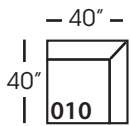

Lilah-248/249  
Right/Left Seated Arm Bench  
Seat with Corner  
L106" D40" H38"

Seat Height 21"  
Seat Depth 24"  
Arm Height 27"

This is a suggested application. Application is subject to change.  
Sizes and Dimensions will vary from piece to piece due to the individual hand craftsmanship used in every style we produce.  
All furniture style names are for internal reference only, not intended for commercial use.

## LILAH BENCH UPHOLSTERED SECTIONAL COLLECTION

	Corner 010	Large Armless 241	Small Armless 061	Chaise 110/111	One Seated End 112/113	Two Seated End 244/245	Large Seated End 246/247	3 Seat End with Corner 248/249
<b>Standard Features</b>								
Cloud Cushion	x	x	x	x	x	x	x	x
Sinuous Underconstruction	x	x	x	x	x	x	x	x
<b>Options - See Price List for Prices</b>								
Luxe Cushion	No Charge	No Charge	No Charge	No Charge	No Charge	No Charge	No Charge	No Charge
Cloud Plus Cushion	x	x	x	x	x	x	x	x
Extra Pillows (XP) - 20" TP	x	N/A	N/A	x	x	x	x	x
<b>Ordering Instructions</b>								
To Order, Please write the following:	Lilah-010	Lilah-241	Lilah-061	Lilah-110 rsc/111 lsc	Lilah-112 rse/113 lse	Lilah-244 rse/245 lse	Lilah-246 rse/247 lse	Lilah-248 rse/249 lse

LILAH BENCH • UPHOLSTERED • LOOSE PILLOW BACK

Corner  
L40" D40" H38"

Large Armless  
L65" D40" H38"

Small Armless  
L33" D40" H38"

One Seat End\*  
L38" D40" H38"  
*\*available as right or left seated*

Chaise\*  
L38" D66" H38"  
*\*available as right or left seated*