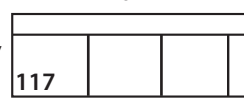

## LILAH SECTIONAL COLLECTION

	Corner 010	Large Armless 041	Small Armless 061	Chaise 110/111	One Seat End 112/113	Two Seat End 114/115	Large Seat End 116/117	3 Seat End with Corner 118/119
<b>Standard Features</b>								
Cloud Cushion	x	x	x	x	x	x	x	x
Sinuous Underconstruction	x	x	x	x	x	x	x	x
<b>Options - See Price List for Prices</b>								
Luxe Cushion	No Charge	No Charge	No Charge	No Charge	No Charge	No Charge	No Charge	No Charge
Cloud Plus Cushion	x	x	x	x	x	x	x	x
Extra Pillows (XP) - 18" TP	x	N/A	N/A	x	x	x	x	x
<b>Ordering Instructions</b>								
To Order, Please write the following:	Lilah-010	Lilah-041	Lilah-061	Lilah-110 rsc/111 lsc	Lilah-112 rse/113 lse	Lilah-114 rse/115 lse	Lilah-116 rse/117 lse	Lilah-118 rse/119 lse

Corner  
L40" D40" H38"

Large Armless  
L65" D40" H38"

Small Armless  
L33" D40" H38"

One Seat End\*  
L38" D40" H38"  
*\*available as right or left seated*

Chaise\*  
L38" D66" H38"  
*\*available as right or left seated*

Two Seat End\*  
L70" D40" H38"  
*\*available as right or left seated*

Large Seat End\*  
L102" D40" H38"  
*\*available as right or left seated*

Large Seat End with Corner\*  
L106" D40" H38"  
*\*available as right or left seated*