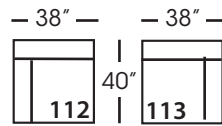

Lilah-248/249  
Right/Left Seated Arm Bench  
Seat with Corner  
L106" D40" H38"

Seat Height 21"  
Seat Depth 24"  
Arm Height 27"

This is a suggested application. Application is subject to change.  
Sizes and Dimensions will vary from piece to piece due to the individual hand craftsmanship used in every style we produce.  
All furniture style names are for internal reference only, not intended for commercial use.

LILAH BENCH • UPHOLSTERED • LOOSE PILLOW BACK

Corner  
L40" D40" H38"

Large Armless  
L65" D40" H38"

Small Armless  
L33" D40" H38"

One Seat End\*  
L38" D40" H38"  
*\*available as right or left seated*

Chaise\*  
L38" D66" H38"  
*\*available as right or left seated*

Two Seat End\*  
L70" D40" H38"  
*\*available as right or left seated*

Large Seat End\*  
L102" D40" H38"  
*\*available as right or left seated*

Large Seat End with Corner\*  
L106" D40" H35"  
*\*available as right or left seated*