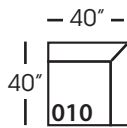

Lilah-112/113  
Right/Left Seated One Seat End  
L38" D40" H38"

Lilah-114/115  
Right/Left Seated Two Seat End  
L70" D40" H38"

Lilah-116/117  
Right/Left Seated Large End  
L102" D40" H38"

Lilah-118/119  
Right/Left Seated Three Seat  
End with Corner  
L106" D40" H38"

## LILAH SECTIONAL COLLECTION

	Corner 010	Large Armless 041	Small Armless 061	Chaise 110/111	One Seat End 112/113	Two Seat End 114/115	Large Seat End 116/117	3 Seat End with Corner 118/119
<b>Standard Features</b>								
Cloud Cushion	x	x	x	x	x	x	x	x
Sinuous Underconstruction	x	x	x	x	x	x	x	x
<b>Options - See Price List for Prices</b>								
Luxe Cushion	No Charge	No Charge	No Charge	No Charge	No Charge	No Charge	No Charge	No Charge
Cloud Plus Cushion	x	x	x	x	x	x	x	x
Extra Pillows (XP) - 18" TP	x	N/A	N/A	x	x	x	x	x
<b>Ordering Instructions</b>								
To Order, Please write the following:	Lilah-010	Lilah-041	Lilah-061	Lilah-110 rsc/111 lsc	Lilah-112 rse/113 lse	Lilah-114 rse/115 lse	Lilah-116 rse/117 lse	Lilah-118 rse/119 lse

Corner  
L40" D40" H38"

Large Armless  
L65" D40" H38"

Small Armless  
L33" D40" H38"

One Seat End\*  
L38" D40" H38"  
*\*available as right or left seated*

Chaise\*  
L38" D66" H38"  
*\*available as right or left seated*

Lilah-248/249  
Right/Left Seated Arm Bench  
Seat with Corner  
L106" D40" H38"

Seat Height 21"  
Seat Depth 24"  
Arm Height 27"

This is a suggested application. Application is subject to change.  
Sizes and Dimensions will vary from piece to piece due to the individual hand craftsmanship used in every style we produce.  
All furniture style names are for internal reference only, not intended for commercial use.