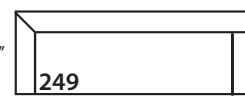

Large Seat End with Corner*
L106" D40" H35"
*available as right or left seated