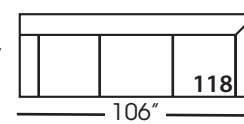

## LILAH SECTIONAL COLLECTION

	Corner 010	Large Armless 041	Small Armless 061	Chaise 110/111	One Seat End 112/113	Two Seat End 114/115	Large Seat End 116/117	3 Seat End with Corner 118/119
<b>Standard Features</b>								
Cloud Cushion	x	x	x	x	x	x	x	x
Sinuous Underconstruction	x	x	x	x	x	x	x	x
<b>Options - See Price List for Prices</b>								
Luxe Cushion	No Charge	No Charge	No Charge	No Charge	No Charge	No Charge	No Charge	No Charge
Cloud Plus Cushion	x	x	x	x	x	x	x	x
Extra Pillows (XP) - 18" TP	x	N/A	N/A	x	x	x	x	x
<b>Ordering Instructions</b>								
To Order, Please write the following:	Lilah-010	Lilah-041	Lilah-061	Lilah-110 rsc/111 lsc	Lilah-112 rse/113 lse	Lilah-114 rse/115 lse	Lilah-116 rse/117 lse	Lilah-118 rse/119 lse

Corner  
L40" D40" H38"

Large Armless  
L65" D40" H38"

Small Armless  
L33" D40" H38"

One Seat End\*  
L38" D40" H38"  
*\*available as right or left seated*

Chaise\*  
L38" D66" H38"  
*\*available as right or left seated*

Two Seat End\*  
L70" D40" H38"  
*\*available as right or left seated*

Large Seat End\*  
L102" D40" H38"  
*\*available as right or left seated*

Large Seat End with Corner\*  
L106" D40" H38"  
*\*available as right or left seated*

Lilah-248/249  
Right/Left Seated Arm Bench  
Seat with Corner  
L106" D40" H38"

Seat Height 21"  
Seat Depth 24"  
Arm Height 27"

This is a suggested application. Application is subject to change.  
Sizes and Dimensions will vary from piece to piece due to the individual hand craftsmanship used in every style we produce.  
All furniture style names are for internal reference only, not intended for commercial use.