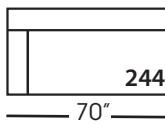

Lilah-248/249  
Right/Left Seated Arm Bench  
Seat with Corner  
L106" D40" H38"

Seat Height 21"  
Seat Depth 24"  
Arm Height 27"

This is a suggested application. Application is subject to change.  
Sizes and Dimensions will vary from piece to piece due to the individual hand craftsmanship used in every style we produce.  
All furniture style names are for internal reference only, not intended for commercial use.

LILAH BENCH • UPHOLSTERED • LOOSE PILLOW BACK

Corner  
L40" D40" H38"

Large Armless  
L65" D40" H38"

Small Armless  
L33" D40" H38"

One Seat End\*  
L38" D40" H38"  
*\*available as right or left seated*

Chaise\*  
L38" D66" H38"  
*\*available as right or left seated*

Two Seat End\*  
L70" D40" H38"  
*\*available as right or left seated*

Large Seat End\*  
L102" D40" H38"  
*\*available as right or left seated*

Large Seat End with Corner\*  
L106" D40" H35"  
*\*available as right or left seated*