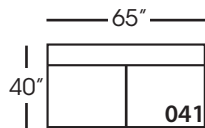

## LILAH SECTIONAL COLLECTION

	Corner 010	Large Armless 041	Small Armless 061	Chaise 110/111	One Seat End 112/113	Two Seat End 114/115	Large Seat End 116/117	3 Seat End with Corner 118/119
<b>Standard Features</b>								
Cloud Cushion	x	x	x	x	x	x	x	x
Sinuous Underconstruction	x	x	x	x	x	x	x	x
<b>Options - See Price List for Prices</b>								
Luxe Cushion	No Charge	No Charge	No Charge	No Charge	No Charge	No Charge	No Charge	No Charge
Cloud Plus Cushion	x	x	x	x	x	x	x	x
Extra Pillows (XP) - 18" TP	x	N/A	N/A	x	x	x	x	x
<b>Ordering Instructions</b>								
To Order, Please write the following:	Lilah-010	Lilah-041	Lilah-061	Lilah-110 rsc/111 lsc	Lilah-112 rse/113 lse	Lilah-114 rse/115 lse	Lilah-116 rse/117 lse	Lilah-118 rse/119 lse

Corner  
L40" D40" H38"

Large Armless  
L65" D40" H38"

Small Armless  
L33" D40" H38"

One Seat End\*  
L38" D40" H38"  
*\*available as right or left seated*

Chaise\*  
L38" D66" H38"  
*\*available as right or left seated*

Two Seat End\*  
L70" D40" H38"  
*\*available as right or left seated*

Large Seat End\*  
L102" D40" H38"  
*\*available as right or left seated*

Large Seat End with Corner\*  
L106" D40" H38"  
*\*available as right or left seated*

Lilah-248/249  
Right/Left Seated Arm Bench  
Seat with Corner  
L106" D40" H38"

Seat Height 21"  
Seat Depth 24"  
Arm Height 27"

This is a suggested application. Application is subject to change.  
Sizes and Dimensions will vary from piece to piece due to the individual hand craftsmanship used in every style we produce.  
All furniture style names are for internal reference only, not intended for commercial use.