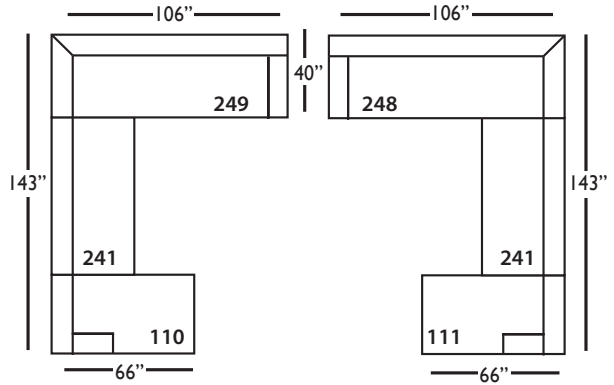

Lilah-248/249  
Right/Left Seated Arm Bench  
Seat with Corner  
L106" D40" H38"

Seat Height 21"  
Seat Depth 24"  
Arm Height 27"

This is a suggested application. Application is subject to change.  
Sizes and Dimensions will vary from piece to piece due to the individual hand craftsmanship used in every style we produce.  
All furniture style names are for internal reference only, not intended for commercial use.

## LILAH BENCH UPHOLSTERED SECTIONAL COLLECTION

	Corner 010	Large Armless 241	Small Armless 061	Chaise 110/111	One Seated End 112/113	Two Seated End 244/245	Large Seated End 246/247	3 Seat End with Corner 248/249
<b>Standard Features</b>								
Cloud Cushion	x	x	x	x	x	x	x	x
Sinuous Underconstruction	x	x	x	x	x	x	x	x
<b>Options - See Price List for Prices</b>								
Luxe Cushion	No Charge	No Charge	No Charge	No Charge	No Charge	No Charge	No Charge	No Charge
Cloud Plus Cushion	x	x	x	x	x	x	x	x
Extra Pillows (XP) - 20" TP	x	N/A	N/A	x	x	x	x	x
<b>Ordering Instructions</b>								
To Order, Please write the following:	Lilah-010	Lilah-241	Lilah-061	Lilah-110 rsc/111 lsc	Lilah-112 rse/113 lse	Lilah-244 rse/245 lse	Lilah-246 rse/247 lse	Lilah-248 rse/249 lse

LILAH BENCH • UPHOLSTERED • LOOSE PILLOW BACK

Corner  
L40" D40" H38"

Large Armless  
L65" D40" H38"

Small Armless  
L33" D40" H38"

One Seat End\*  
L38" D40" H38"  
*\*available as right or left seated*

Chaise\*  
L38" D66" H38"  
*\*available as right or left seated*

Two Seat End\*  
L70" D40" H38"  
*\*available as right or left seated*

Large Seat End\*  
L102" D40" H38"  
*\*available as right or left seated*

Large Seat End with Corner\*  
L106" D40" H35"  
*\*available as right or left seated*