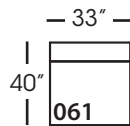

Lilah-248/249  
Right/Left Seated Arm Bench  
Seat with Corner  
L106" D40" H38"

Seat Height 21"  
Seat Depth 24"  
Arm Height 27"

This is a suggested application. Application is subject to change.  
Sizes and Dimensions will vary from piece to piece due to the individual hand craftsmanship used in every style we produce.  
All furniture style names are for internal reference only, not intended for commercial use.

## LILAH BENCH UPHOLSTERED SECTIONAL COLLECTION

	Corner 010	Large Armless 241	Small Armless 061	Chaise 110/111	One Seated End 112/113	Two Seated End 244/245	Large Seated End 246/247	3 Seat End with Corner 248/249
<b>Standard Features</b>								
Cloud Cushion	x	x	x	x	x	x	x	x
Sinuous Underconstruction	x	x	x	x	x	x	x	x
<b>Options - See Price List for Prices</b>								
Luxe Cushion	No Charge	No Charge	No Charge	No Charge	No Charge	No Charge	No Charge	No Charge
Cloud Plus Cushion	x	x	x	x	x	x	x	x
Extra Pillows (XP) - 20" TP	x	N/A	N/A	x	x	x	x	x
<b>Ordering Instructions</b>								
To Order, Please write the following:	Lilah-010	Lilah-241	Lilah-061	Lilah-110 rsc/111 lsc	Lilah-112 rse/113 lse	Lilah-244 rse/245 lse	Lilah-246 rse/247 lse	Lilah-248 rse/249 lse

LILAH BENCH • UPHOLSTERED • LOOSE PILLOW BACK

Corner  
L40" D40" H38"

Large Armless  
L65" D40" H38"

Small Armless  
L33" D40" H38"

One Seat End\*  
L38" D40" H38"  
*\*available as right or left seated*

Chaise\*  
L38" D66" H38"  
*\*available as right or left seated*

Two Seat End\*  
L70" D40" H38"  
*\*available as right or left seated*

Large Seat End\*  
L102" D40" H38"  
*\*available as right or left seated*

Large Seat End with Corner\*  
L106" D40" H35"  
*\*available as right or left seated*