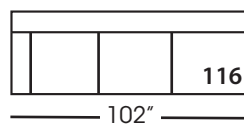

Corner  
L40" D40" H38"

Large Armless  
L65" D40" H38"

Small Armless  
L33" D40" H38"

One Seat End\*  
L38" D40" H38"  
*\*available as right or left seated*

Chaise\*  
L38" D66" H38"  
*\*available as right or left seated*

Two Seat End\*  
L70" D40" H38"  
*\*available as right or left seated*

Large Seat End\*  
L102" D40" H38"  
*\*available as right or left seated*

Large Seat End with Corner\*  
L106" D40" H38"  
*\*available as right or left seated*