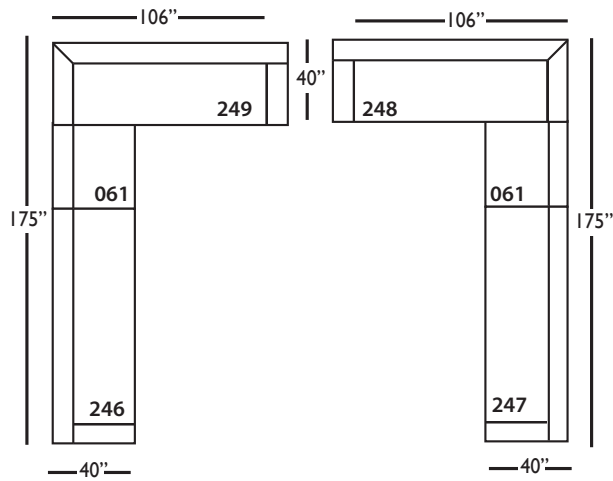

Lilah-248/249  
Right/Left Seated Arm Bench  
Seat with Corner  
L106" D40" H38"

Seat Height 21"  
Seat Depth 24"  
Arm Height 27"

This is a suggested application. Application is subject to change.  
Sizes and Dimensions will vary from piece to piece due to the individual hand craftsmanship used in every style we produce.  
All furniture style names are for internal reference only, not intended for commercial use.

## LILAH BENCH UPHOLSTERED SECTIONAL COLLECTION

	Corner 010	Large Armless 241	Small Armless 061	Chaise 110/111	One Seated End 112/113	Two Seated End 244/245	Large Seated End 246/247	3 Seat End with Corner 248/249
<b>Standard Features</b>								
Cloud Cushion	x	x	x	x	x	x	x	x
Sinuous Underconstruction	x	x	x	x	x	x	x	x
<b>Options - See Price List for Prices</b>								
Luxe Cushion	No Charge	No Charge	No Charge	No Charge	No Charge	No Charge	No Charge	No Charge
Cloud Plus Cushion	x	x	x	x	x	x	x	x
Extra Pillows (XP) - 20" TP	x	N/A	N/A	x	x	x	x	x
<b>Ordering Instructions</b>								
To Order, Please write the following:	Lilah-010	Lilah-241	Lilah-061	Lilah-110 rsc/111 lsc	Lilah-112 rse/113 lse	Lilah-244 rse/245 lse	Lilah-246 rse/247 lse	Lilah-248 rse/249 lse

LILAH BENCH • UPHOLSTERED • LOOSE PILLOW BACK

Corner  
L40" D40" H38"

Large Armless  
L65" D40" H38"

Small Armless  
L33" D40" H38"

One Seat End\*  
L38" D40" H38"  
*\*available as right or left seated*

Chaise\*  
L38" D66" H38"  
*\*available as right or left seated*

Two Seat End\*  
L70" D40" H38"  
*\*available as right or left seated*

Large Seat End\*  
L102" D40" H38"  
*\*available as right or left seated*

Large Seat End with Corner\*  
L106" D40" H35"  
*\*available as right or left seated*