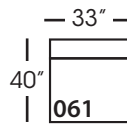

## LILAH SECTIONAL COLLECTION

	Corner 010	Large Armless 041	Small Armless 061	Chaise 110/111	One Seat End 112/113	Two Seat End 114/115	Large Seat End 116/117	3 Seat End with Corner 118/119
<b>Standard Features</b>								
Cloud Cushion	x	x	x	x	x	x	x	x
Sinuous Underconstruction	x	x	x	x	x	x	x	x
<b>Options - See Price List for Prices</b>								
Luxe Cushion	No Charge	No Charge	No Charge	No Charge	No Charge	No Charge	No Charge	No Charge
Cloud Plus Cushion	x	x	x	x	x	x	x	x
Extra Pillows (XP) - 18" TP	x	N/A	N/A	x	x	x	x	x
<b>Ordering Instructions</b>								
To Order, Please write the following:	Lilah-010	Lilah-041	Lilah-061	Lilah-110 rsc/111 lsc	Lilah-112 rse/113 lse	Lilah-114 rse/115 lse	Lilah-116 rse/117 lse	Lilah-118 rse/119 lse

Corner  
L40" D40" H38"

Large Armless  
L65" D40" H38"

Small Armless  
L33" D40" H38"

One Seat End\*  
L38" D40" H38"  
*\*available as right or left seated*

Chaise\*  
L38" D66" H38"  
*\*available as right or left seated*

Two Seat End\*  
L70" D40" H38"  
*\*available as right or left seated*

Large Seat End\*  
L102" D40" H38"  
*\*available as right or left seated*

Large Seat End with Corner\*  
L106" D40" H38"  
*\*available as right or left seated*

Lilah-248/249  
Right/Left Seated Arm Bench  
Seat with Corner  
L106" D40" H38"

Seat Height 21"  
Seat Depth 24"  
Arm Height 27"

This is a suggested application. Application is subject to change.  
Sizes and Dimensions will vary from piece to piece due to the individual hand craftsmanship used in every style we produce.  
All furniture style names are for internal reference only, not intended for commercial use.