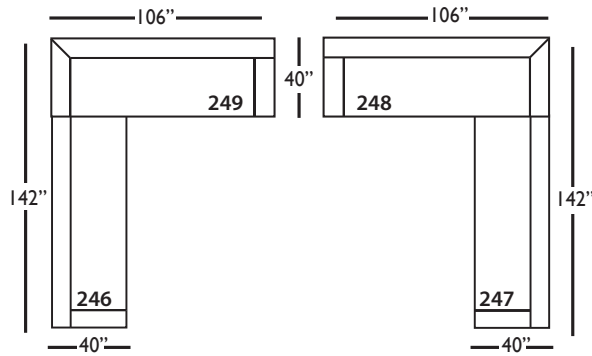

Lilah-248/249  
Right/Left Seated Arm Bench  
Seat with Corner  
L106" D40" H38"

Seat Height 21"  
Seat Depth 24"  
Arm Height 27"

This is a suggested application. Application is subject to change.  
Sizes and Dimensions will vary from piece to piece due to the individual hand craftsmanship used in every style we produce.  
All furniture style names are for internal reference only, not intended for commercial use.

## LILAH BENCH UPHOLSTERED SECTIONAL COLLECTION

	Corner 010	Large Armless 241	Small Armless 061	Chaise 110/111	One Seated End 112/113	Two Seated End 244/245	Large Seated End 246/247	3 Seat End with Corner 248/249
<b>Standard Features</b>								
Cloud Cushion	x	x	x	x	x	x	x	x
Sinuous Underconstruction	x	x	x	x	x	x	x	x
<b>Options - See Price List for Prices</b>								
Luxe Cushion	No Charge	No Charge	No Charge	No Charge	No Charge	No Charge	No Charge	No Charge
Cloud Plus Cushion	x	x	x	x	x	x	x	x
Extra Pillows (XP) - 20" TP	x	N/A	N/A	x	x	x	x	x
<b>Ordering Instructions</b>								
To Order, Please write the following:	Lilah-010	Lilah-241	Lilah-061	Lilah-110 rsc/111 lsc	Lilah-112 rse/113 lse	Lilah-244 rse/245 lse	Lilah-246 rse/247 lse	Lilah-248 rse/249 lse

LILAH BENCH • UPHOLSTERED • LOOSE PILLOW BACK

Corner  
L40" D40" H38"

Large Armless  
L65" D40" H38"

Small Armless  
L33" D40" H38"

One Seat End\*  
L38" D40" H38"  
*\*available as right or left seated*

Chaise\*  
L38" D66" H38"  
*\*available as right or left seated*

Two Seat End\*  
L70" D40" H38"  
*\*available as right or left seated*

Large Seat End\*  
L102" D40" H38"  
*\*available as right or left seated*

Large Seat End with Corner\*  
L106" D40" H35"  
*\*available as right or left seated*