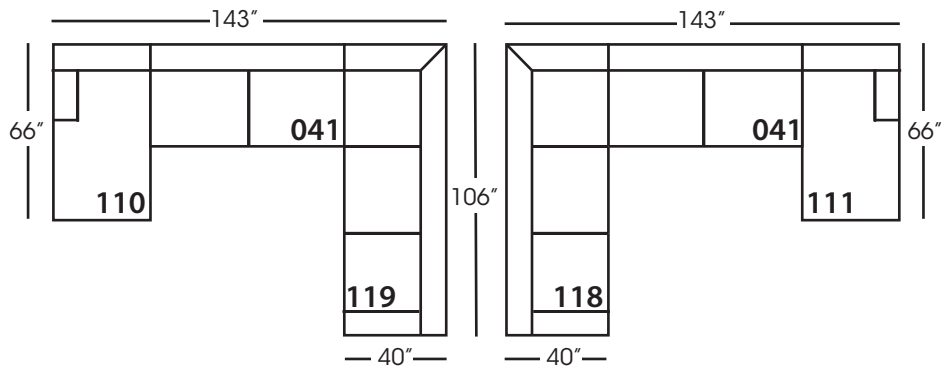

Lilah-010  
Corner  
L40" D40" H38"

Lilah-041  
Large Armless - 2 Cushion  
L65" D40" H38"

Lilah-061  
Small Armless  
L33" D40" H38"

Lilah-110/111  
Right/Left Seated Chaise  
L38" D66" H38"  
Seat Depth 50"

## LILAH SECTIONAL COLLECTION

	Corner 010	Large Armless 041	Small Armless 061	Chaise 110/111	One Seat End 112/113	Two Seat End 114/115	Large Seat End 116/117	3 Seat End with Corner 118/119
<b>Standard Features</b>								
Cloud Cushion	x	x	x	x	x	x	x	x
Sinuous Underconstruction	x	x	x	x	x	x	x	x
<b>Options - See Price List for Prices</b>								
Luxe Cushion	No Charge	No Charge	No Charge	No Charge	No Charge	No Charge	No Charge	No Charge
Cloud Plus Cushion	x	x	x	x	x	x	x	x
Extra Pillows (XP) - 18" TP	x	N/A	N/A	x	x	x	x	x
<b>Ordering Instructions</b>								
To Order, Please write the following:	Lilah-010	Lilah-041	Lilah-061	Lilah-110 rsc/111 lsc	Lilah-112 rse/113 lse	Lilah-114 rse/115 lse	Lilah-116 rse/117 lse	Lilah-118 rse/119 lse

Corner  
L40" D40" H38"

Large Armless  
L65" D40" H38"

Small Armless  
L33" D40" H38"

One Seat End\*  
L38" D40" H38"  
*\*available as right or left seated*

Chaise\*  
L38" D66" H38"  
*\*available as right or left seated*

Lilah-248/249  
Right/Left Seated Arm Bench  
Seat with Corner  
L106" D40" H38"

Seat Height 21"  
Seat Depth 24"  
Arm Height 27"

This is a suggested application. Application is subject to change.  
Sizes and Dimensions will vary from piece to piece due to the individual hand craftsmanship used in every style we produce.  
All furniture style names are for internal reference only, not intended for commercial use.