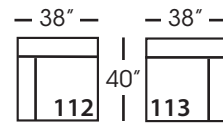

## LILAH SECTIONAL COLLECTION

	Corner 010	Large Armless 041	Small Armless 061	Chaise 110/111	One Seat End 112/113	Two Seat End 114/115	Large Seat End 116/117	3 Seat End with Corner 118/119
<b>Standard Features</b>								
Cloud Cushion	x	x	x	x	x	x	x	x
Sinuous Underconstruction	x	x	x	x	x	x	x	x
<b>Options - See Price List for Prices</b>								
Luxe Cushion	No Charge	No Charge	No Charge	No Charge	No Charge	No Charge	No Charge	No Charge
Cloud Plus Cushion	x	x	x	x	x	x	x	x
Extra Pillows (XP) - 18" TP	x	N/A	N/A	x	x	x	x	x
<b>Ordering Instructions</b>								
To Order, Please write the following:	Lilah-010	Lilah-041	Lilah-061	Lilah-110 rsc/111 lsc	Lilah-112 rse/113 lse	Lilah-114 rse/115 lse	Lilah-116 rse/117 lse	Lilah-118 rse/119 lse

Corner  
L40" D40" H38"

Large Armless  
L65" D40" H38"

Small Armless  
L33" D40" H38"

One Seat End\*  
L38" D40" H38"  
*\*available as right or left seated*

Chaise\*  
L38" D66" H38"  
*\*available as right or left seated*

Two Seat End\*  
L70" D40" H38"  
*\*available as right or left seated*

Large Seat End\*  
L102" D40" H38"  
*\*available as right or left seated*

Large Seat End with Corner\*  
L106" D40" H38"  
*\*available as right or left seated*

Lilah-248/249  
Right/Left Seated Arm Bench  
Seat with Corner  
L106" D40" H38"

Seat Height 21"  
Seat Depth 24"  
Arm Height 27"

This is a suggested application. Application is subject to change.  
Sizes and Dimensions will vary from piece to piece due to the individual hand craftsmanship used in every style we produce.  
All furniture style names are for internal reference only, not intended for commercial use.