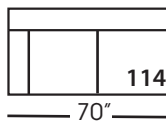

Corner  
L40" D40" H38"

Large Armless  
L65" D40" H38"

Small Armless  
L33" D40" H38"

One Seat End\*  
L38" D40" H38"  
*\*available as right or left seated*

Chaise\*  
L38" D66" H38"  
*\*available as right or left seated*

Two Seat End\*  
L70" D40" H38"  
*\*available as right or left seated*

Large Seat End\*  
L102" D40" H38"  
*\*available as right or left seated*

Large Seat End with Corner\*  
L106" D40" H38"  
*\*available as right or left seated*

Lilah-248/249  
Right/Left Seated Arm Bench  
Seat with Corner  
L106" D40" H38"

Seat Height 21"  
Seat Depth 24"  
Arm Height 27"

This is a suggested application. Application is subject to change.  
Sizes and Dimensions will vary from piece to piece due to the individual hand craftsmanship used in every style we produce.  
All furniture style names are for internal reference only, not intended for commercial use.