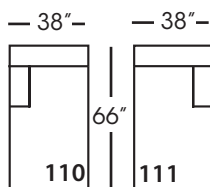

Corner  
L40" D40" H38"

Large Armless  
L65" D40" H38"

Small Armless  
L33" D40" H38"

One Seat End\*  
L38" D40" H38"  
*\*available as right or left seated*

Chaise\*  
L38" D66" H38"  
*\*available as right or left seated*

Two Seat End\*  
L70" D40" H38"  
*\*available as right or left seated*

Large Seat End\*  
L102" D40" H38"  
*\*available as right or left seated*

Large Seat End with Corner\*  
L106" D40" H38"  
*\*available as right or left seated*

Lilah-248/249  
Right/Left Seated Arm Bench  
Seat with Corner  
L106" D40" H38"

Seat Height 21"  
Seat Depth 24"  
Arm Height 27"

This is a suggested application. Application is subject to change.  
Sizes and Dimensions will vary from piece to piece due to the individual hand craftsmanship used in every style we produce.  
All furniture style names are for internal reference only, not intended for commercial use.

Two Seat End\*  
L70" D40" H38"  
*\*available as right or left seated*

Large Seat End\*  
L102" D40" H38"  
*\*available as right or left seated*

Large Seat End with Corner\*  
L106" D40" H35"  
*\*available as right or left seated*