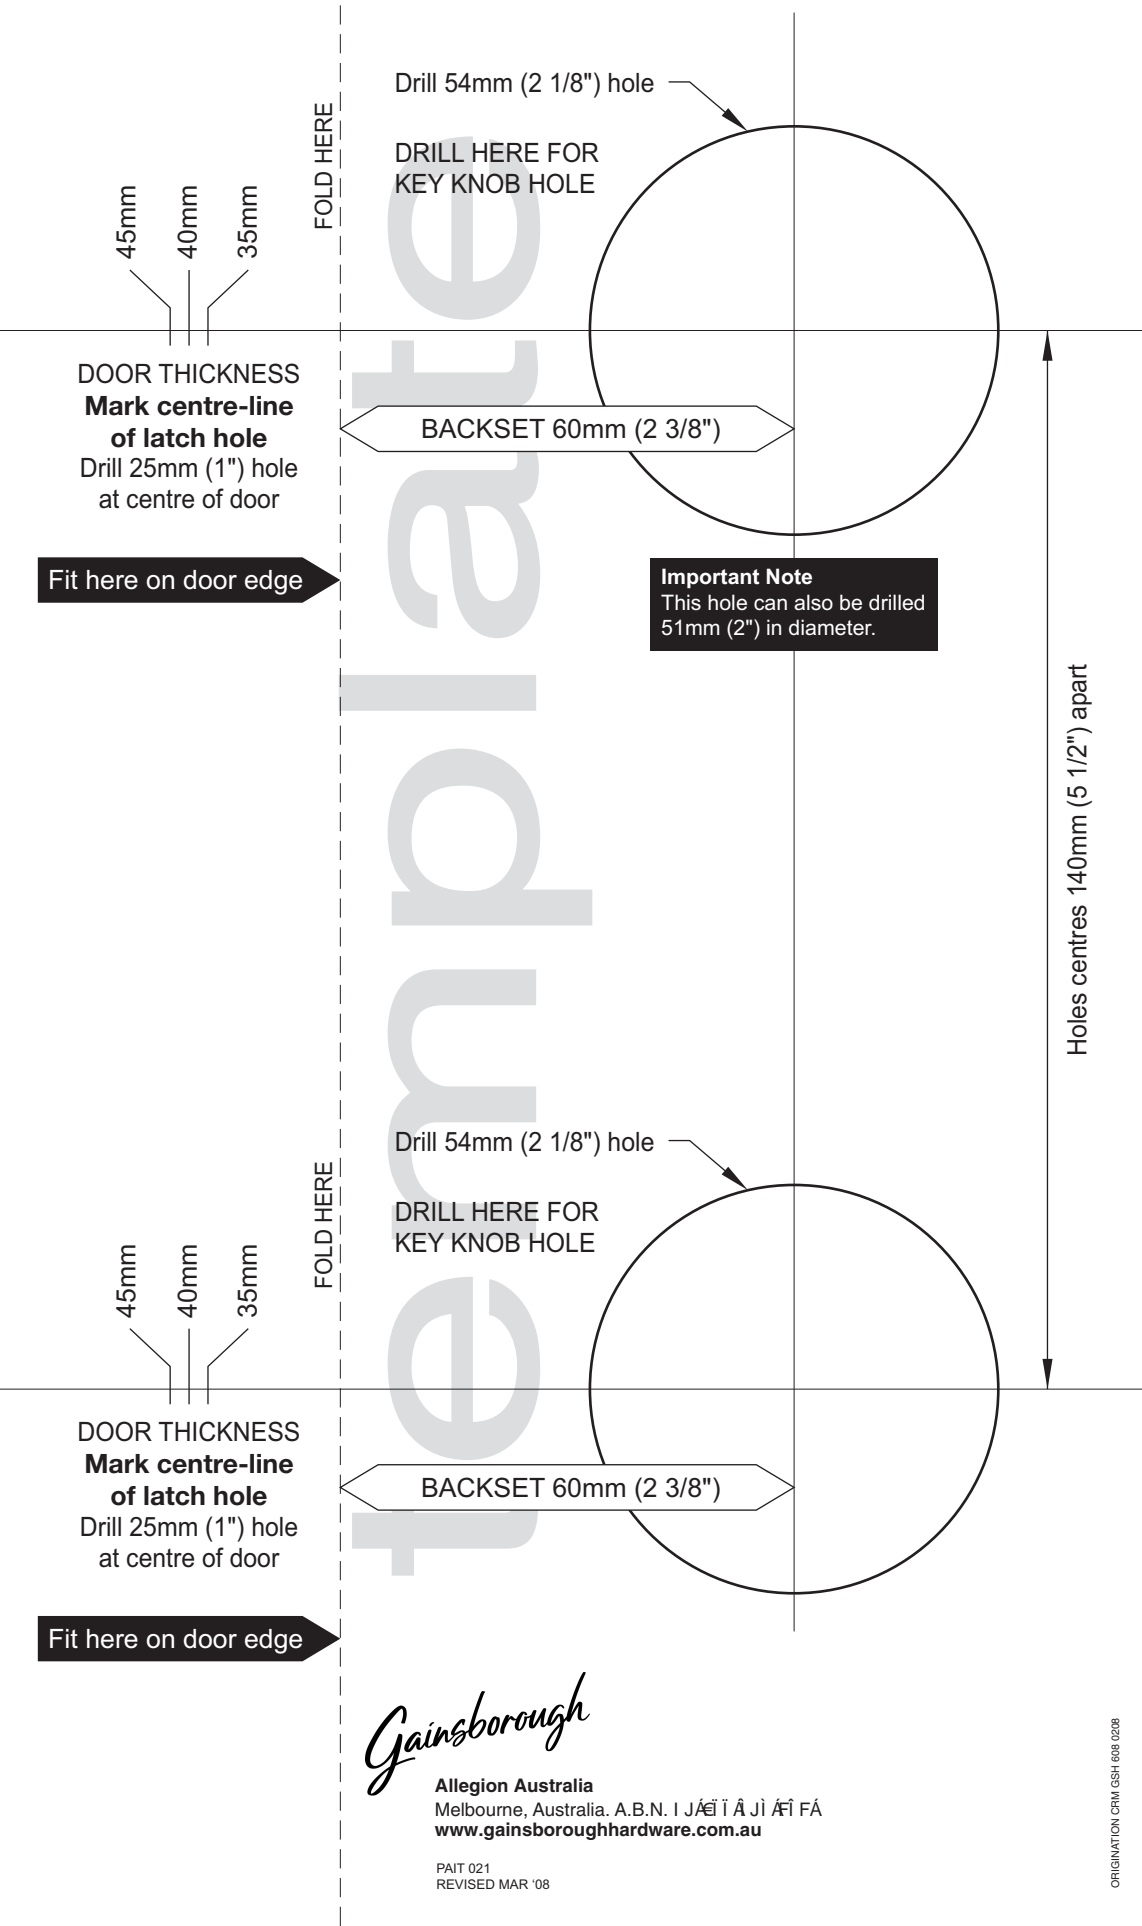

Installation template for 885 & 886 Combination Entry Handle Set

Gainsborough

Allegion Australia
Melbourne, Australia. A.B.N. 1 461 1 461 461 461
www.gainsboroughhardware.com.au

PAIT 021
REVISED MAR '08