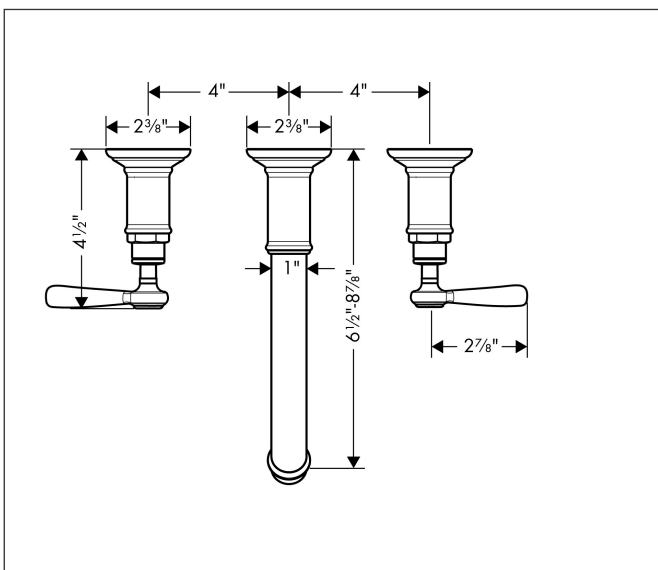

Brand AXOR
 Art. Name **AXOR Montreux** Wall-Mounted Widespread Faucet Trim with Lever Handles, 1.2 GPM
 Art. Nr. 16534341
 Surface brushed black chrome
 Pos. 1

Product Picture

Features

- Spray modes: Aerated spray
- Flow: 1.2 GPM (4.5 L/Min)
- 90° ceramic valves

Drawing

Technology