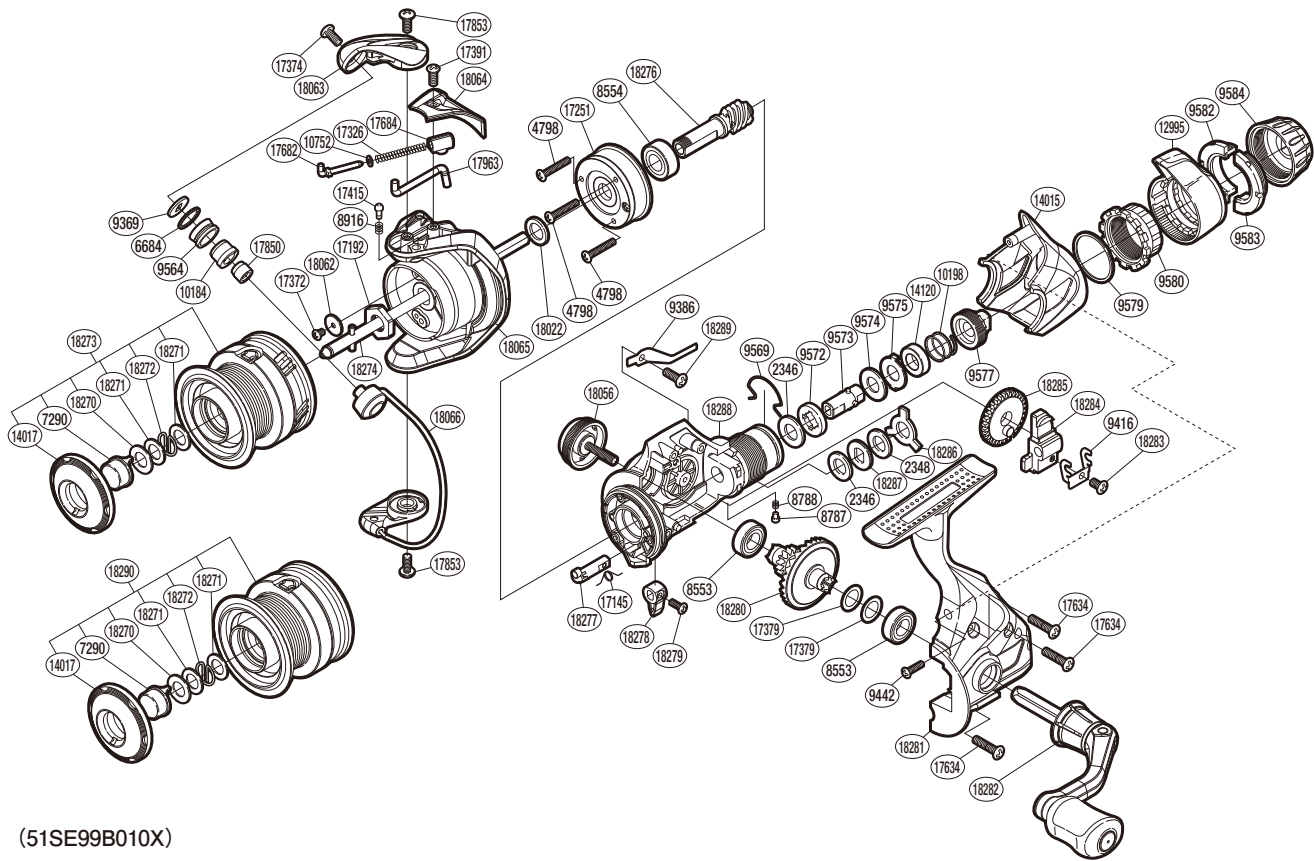

### SH-1000R

(51SE99B010X)

#	Part No.	Description	#	Part No.	Description	#	Part No.	Description
2346	10KN2	Drag Washer	10184	10PFH	Line Roller Bushing	18064	101U6	Bail Spring Cover
2348	10KN3	Drag Washer	10198	10N84	Drag Coil Spring	18065	101U5	Rotor
4798	103C6	Screw	10752	10TYE	Bail Spring Guide A Support	18066	10DH9	Bail Assembly
6684	10KFD	Line Roller Spacer	12995	10B7E	Fightin Lever Assembly	18270	10AX1	Washer
7290	10JRT	Push Button	14015	10NE0	Rear Protector	18271	10AX4	Washer
8553	107AT	Ball Bearing	14017	10QQ4	Push Button Collar	18272	10AX2	Locking Spring
8554	107FE	Ball Bearing	14120	10BX7	Drag Collar	18273	1023J	Spool Assembly
8787	10MFC	Click Pin	17145	105B4	Anti-Reverse Cam Spring	18274	10EC6	Main Shaft
8788	107D0	Click Spring	17192	1067Y	Rotor Nut	18276	10SG0	Pinion Gear
8916	10CH0	Click Spring	17251	10QPN	Roller Clutch Assembly	18277	10SS7	Anti-Reverse Cam
9369	10PFP	Washer	17326	10R2N	Bail Spring	18278	10SSA	Anti-Reverse Lever
9386	10P0E	Drag Click	17372	10LCE	Screw	18279	10L1V	Screw
9416	10JZH	Oscillating Slider Retainer	17374	10K90	Screw	18280	10SS0	Drive Gear
9442	10L1X	Screw	17379	10GR3	Washer	18281	10ECB	Side Cover
9564	10JLE	Line Roller	17391	10LFK	Screw	18282	101TS	Handle Assembly
9569	10P3V	Hold Click Spring	17415	106ZC	Click Pin	18283	10L23	Screw
9572	10MXN	Drag Shaft B	17634	10L6Q	Screw	18284	101TT	Oscillating Slider
9573	10MS9	Drag Shaft A	17682	1061L	Bail Spring Guide A	18285	101TU	Oscillating Gear
9574	107CW	Drag Washer	17684	107AB	Bail Spring Seat	18286	107CP	Eared Washer
9575	10N7W	Eared Washer	17850	1020X	Line Roller Collar	18287	10MYV	Click Gear
9577	10MV6	Pressure Screw	17853	10LFH	Screw	18288	10SG3	Body
9579	10711	Fightin Pressure Screw Washer	17963	106L0	Bail Trip Lever	18289	10LFJ	Screw
9580	1070U	Fightin Pressure Screw	18022	10JVH	Washer			
9582	107TV	Drag Programmer B1	18056	10283	Handle Screw Cap			
9583	10NC5	Drag Programmer B2	18062	1019V	Washer			
9584	10MVK	Drag Programmer A	18063	101U7	Bail Arm	18290	1023G	Spare Spool Assembly