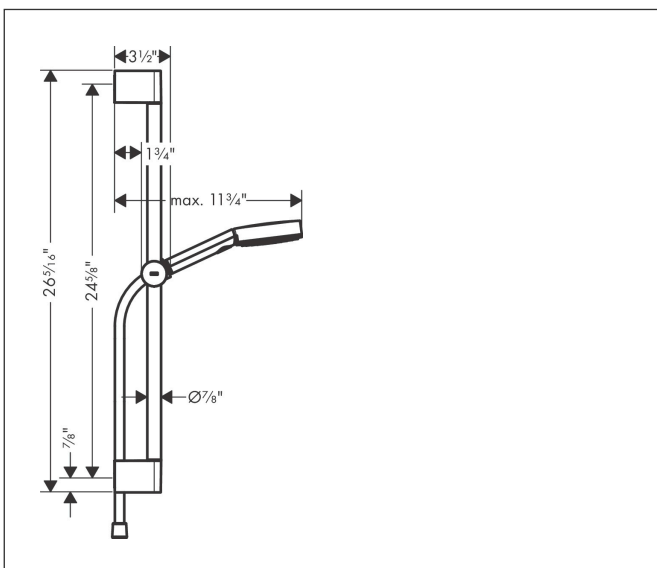

Brand hansgrohe
 Art. Name **Pulsify Select S** Wallbar Set 105 3-Jet 24", 1.75 GPM
 Art. Nr. 24162001
 Surface chrome
 Pos. 1

Product Picture

Features

- Consists of: Handshower, Slider, Wallbar, Handshower hose
- Spray modes: PowderRain, IntenseRain, Pulsating Massage
- Select button for comfortable alternation of spray modes
- Flow: 1.75 GPM (6.6 L/Min)
- Pivot connector prevents hose from tangling
- Stand pipe: 669 mm
- Shower bar diameter: 22 mm
- Profile stand pipe: round

Drawing

Technology

Spray Types