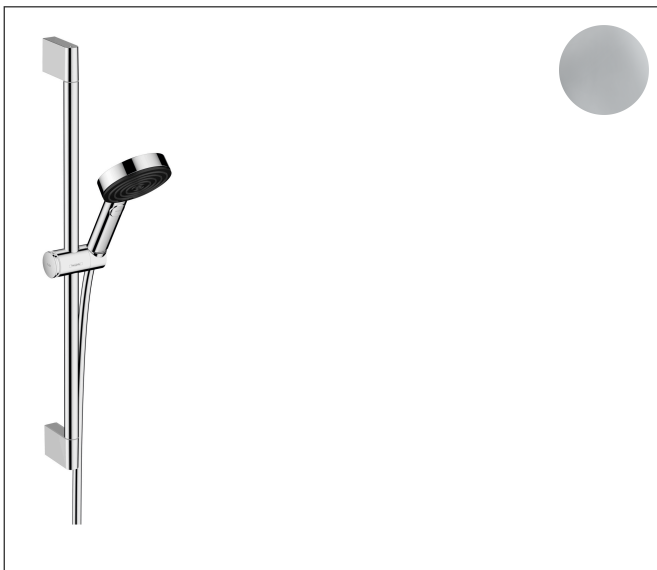

Brand hansgrohe
 Art. Name **Pulsify Select S** Wallbar Set 105 3-Jet 24", 1.75 GPM
 Art. Nr. 24162001
 Surface chrome
 Pos. 1

Product Picture

Features

- Consists of: Handshower, Slider, Wallbar, Handshower hose
- Spray modes: PowderRain, IntenseRain, Pulsating Massage
- Select button for comfortable alternation of spray modes
- Flow: 1.75 GPM (6.6 L/Min)
- Pivot connector prevents hose from tangling
- Stand pipe: 669 mm
- Shower bar diameter: 22 mm
- Profile stand pipe: round

Drawing

Technology

Spray Types