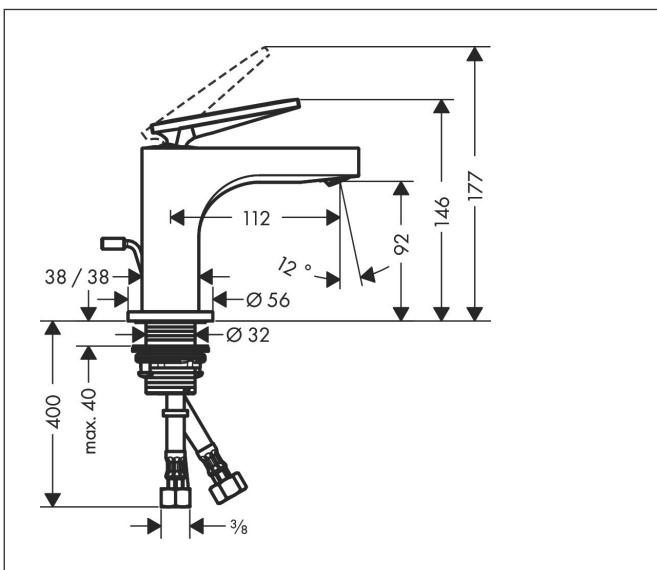

AXOR

hansgrohe

Brand AXOR
Art. Name **AXOR Citterio** Single-Hole Faucet 90 with Pop-Up Drain- Rhombic Cut, 1.2 GPM
Art. Nr. 39001821
Surface brushed nickel
Pos. 1

Product Picture

Features

- Consists of: Single-handle faucet, Pop-up assembly
- Spray modes: Laminar spray
- Angle-adjustable spray
- Flow: 1.2 GPM (4.5 L/Min)
- Ceramic cartridge
- Includes pop-up drain

Drawing

Technology