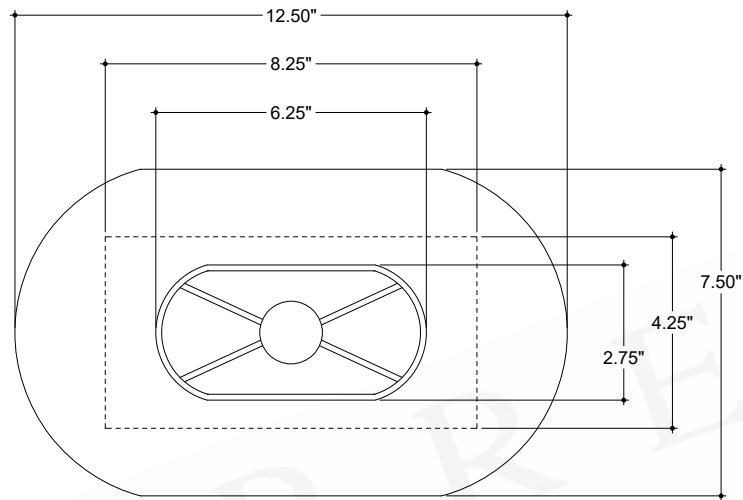

ITEM: 6000-0982

Overall Dimensions

Height: 16.5"
Width: 12.5"
Depth: 7.5"

TOP VIEW

FRONT VIEW