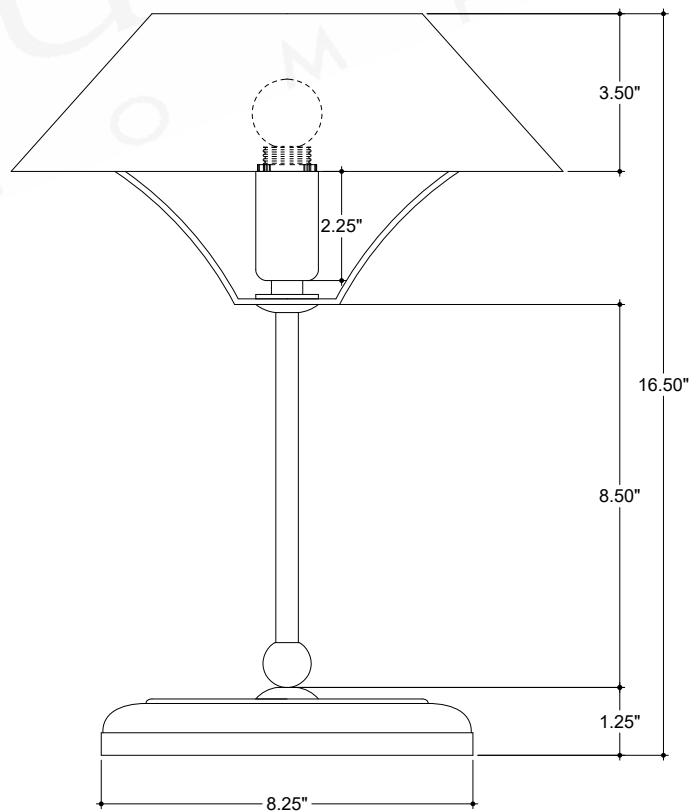

ITEM: 6000-0982

Overall Dimensions

Height: 16.5"
Width: 12.5"
Depth: 7.5"

TOP VIEW

FRONT VIEW