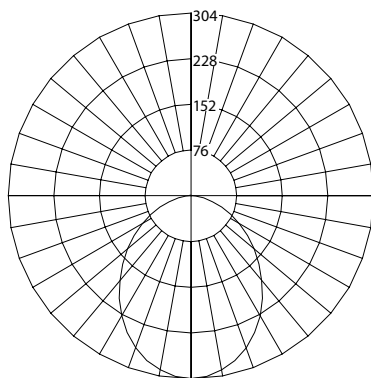

Project

Catalog

Type

Date

Pat. No.: US 10,508,783

Photometric Data

DLF 2700K

Input Voltage (VAC)	120V
System Level Power (W)	10.1
Delivered Lumens* (Lm)	706
System Efficacy (Lm/W)	69.9
Correlated Color Temp (K)	2689
Color Rendering Index (CRI)	92 R9=52
Beam Angle	94°
Spacing Criteria	1.16

Intensity Summary (Candle Power)

Angle	Mean CP
0	304
5	301
15	284
25	251
35	208
45	160
55	115
65	73
75	39
85	8
90	1

CCT Data Multiplier

DLF301203KWH	1.020
DLF301204KWH	1.058
DLF301205KWH	1.071

Cone of Light Tabulation

Fixture tested per LM-79-08. Photometric data is of the performance of a representative fixture with round white trim. Results may vary in the field.

Performance Data

Model Number	Lumens*	Watts	Lumens/Watt
DLF301202KWH	706	10.1	69.9
DLF301203KWH	720	10.1	71.3
DLF301204KWH	747	10.1	74.0
DLF301205KWH	756	10.1	74.9