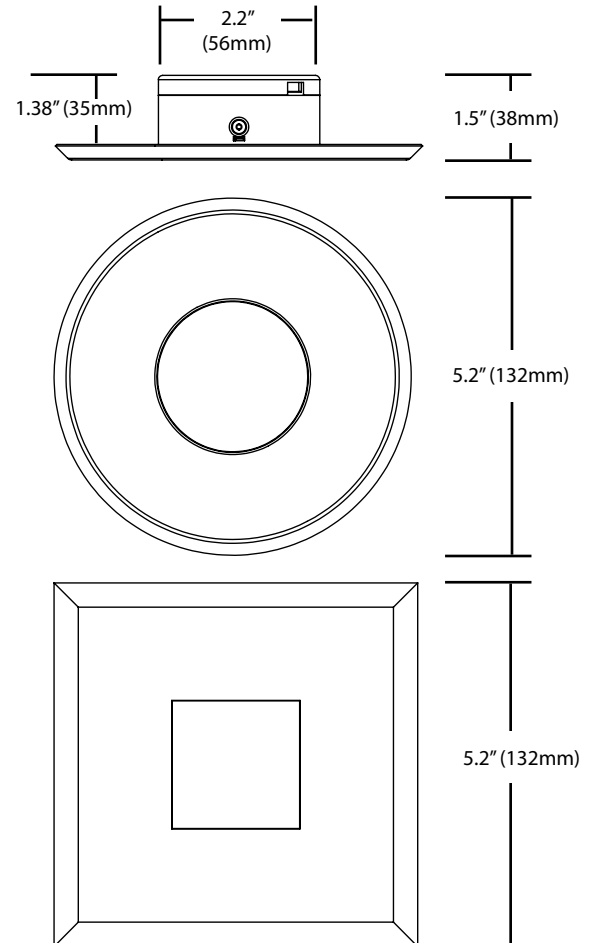

Electrical

- Custom slim driver minimizes installation height
- Input voltage of 120VAC, 60Hz
- Dimmable to less than 5% with compatible leading edge (TRIAC) and trailing edge (ELV) dimmers

Finish

- White powder coat finish standard
- Optional trims available in Black, Nickel, and Oil-Rubbed Bronze

Mounting and Installation

- Easy installation in most 4/O and 4" non-metallic new construction and remodel J-Boxes (a volume of 20in³ or greater is recommended)
- Removable trim allows for easy mounting while providing a seamless trim finish
- Fixture mounts directly to J-Boxes with two screws
- Keyhole slots allow quick and easy installation
- Three three-port poke-in connectors included
- Operating temperature of 0° to 104°F (-18°C to 40°C)

Listings

- LM-79, LM-80 testing performed in accordance with IESNA standards
- UL/cUL1598 Listed for wet locations
- RoHS Compliant
- Meets FCC Part 15, Subpart B, Class B standards for conducted and radiated emissions
- LED lumen maintenance: L70(9k)>54,000 hrs

Warranty

- 5-year limited system warranty standard
- Warranty does not cover product failure due to an overvoltage event (power surge)
- For installations where power surge may be possible, NICOR recommends installing additional surge protection at the electrical distribution panel

Project

Catalog

Type

Date

Pat. No.: US 10,508,783