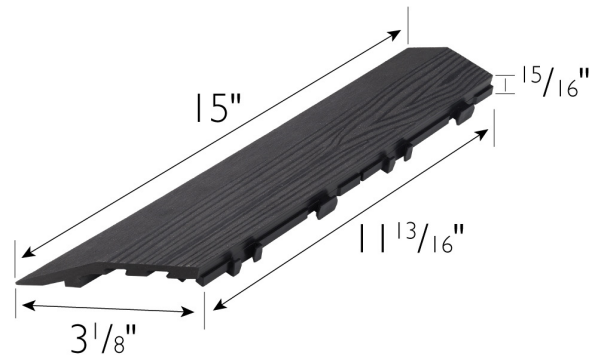

Outside Corner Trim for Square Outdoor Deck Tiles, 4-Pack
Modern Ebony

SPECIFICATIONS

ASSEMBLED DIMENSIONS:	1 ⁵ / ₁₆ " H x 15" L x 3 ³ / ₁₆ " W
WEIGHT:	5.07 lbs.
FINISH:	Modern Ebony
INSTALLATION REQUIRED:	Yes
SURFACE MATERIAL:	Wood-Plastic Composite
WOOD SPECIES:	Eucalyptus
BASE MATERIAL:	Polypropylene
TOOLS NEEDED FOR INSTALLATION:	Saw
INSTALLATION TYPE:	Interlocking