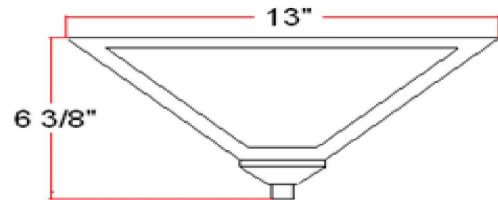

Torino Two-Light Ceiling Mount Light with Snow Glass  
Satin Nickel

SPECIFICATIONS

MOUNTING:	Flush Mount	LED BRIGHTNESS (LUMENS):	N/A
SLOPED CEILING ADAPTABLE:	N/A	LED COLOR CORRELATED TEMPERATURE (CCT):	N/A
LAMP TYPE 1:	Maximum 60W Medium Base Bulb	LED COLOR RENDERING INDEX (CRI):	N/A
BULB INCLUDED:	N/A	LED EFFICACY:	N/A
WATTS PER BULB:	60W	LED AVERAGE RATED LIFE:	N/A
TOTAL WATTAGE:	120W	ENERGY EFFICIENT:	No
DIMMABLE:	Yes	LIGHTING AMPS:	N/A
MATERIAL CONSTRUCTION:	Steel	VOLTAGE:	120V
ASSEMBLED DIMENSIONS:	6.4" H x 13" L x 13" D		
WEIGHT:	8.6 lbs.		
BACKPLATE DIMENSIONS:	N/A		
CANOPY/PLATE DIMENSIONS:	N/A		
GLASS/SHADE DIMENSIONS:	6.4" H x 13" L x 13" D		
GLASS/SHADE MATERIAL:	Glass		
GLASS/SHADE TYPE:	Snow		
GLASS/SHADE COLOR:	White		