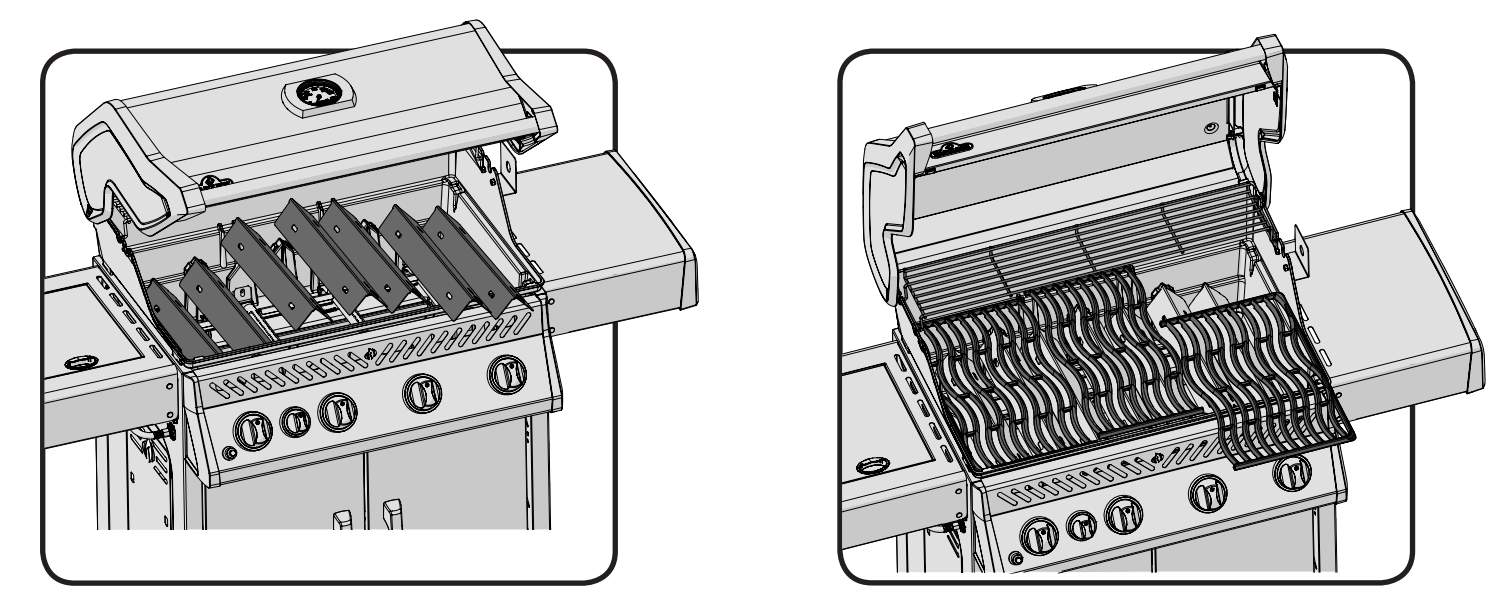

QUICK ASSEMBLY GUIDE GUIDE DE MONTAGE RAPIDE

ROGUE 525SIB

Wolf Steel Ltd.
214 Bayview Drive,
Barrie, Ontario, CANADA L4N 4Y8
grills@napoleonproducts.com

- 11 x1 x2

- 12 x2 x2

- 13 x4 x2 x2

- 14

- 15 x1

- 16 x1 x1

- 17 x2

- 18 x1 x2

- 19 x7 x1 x2

- 20