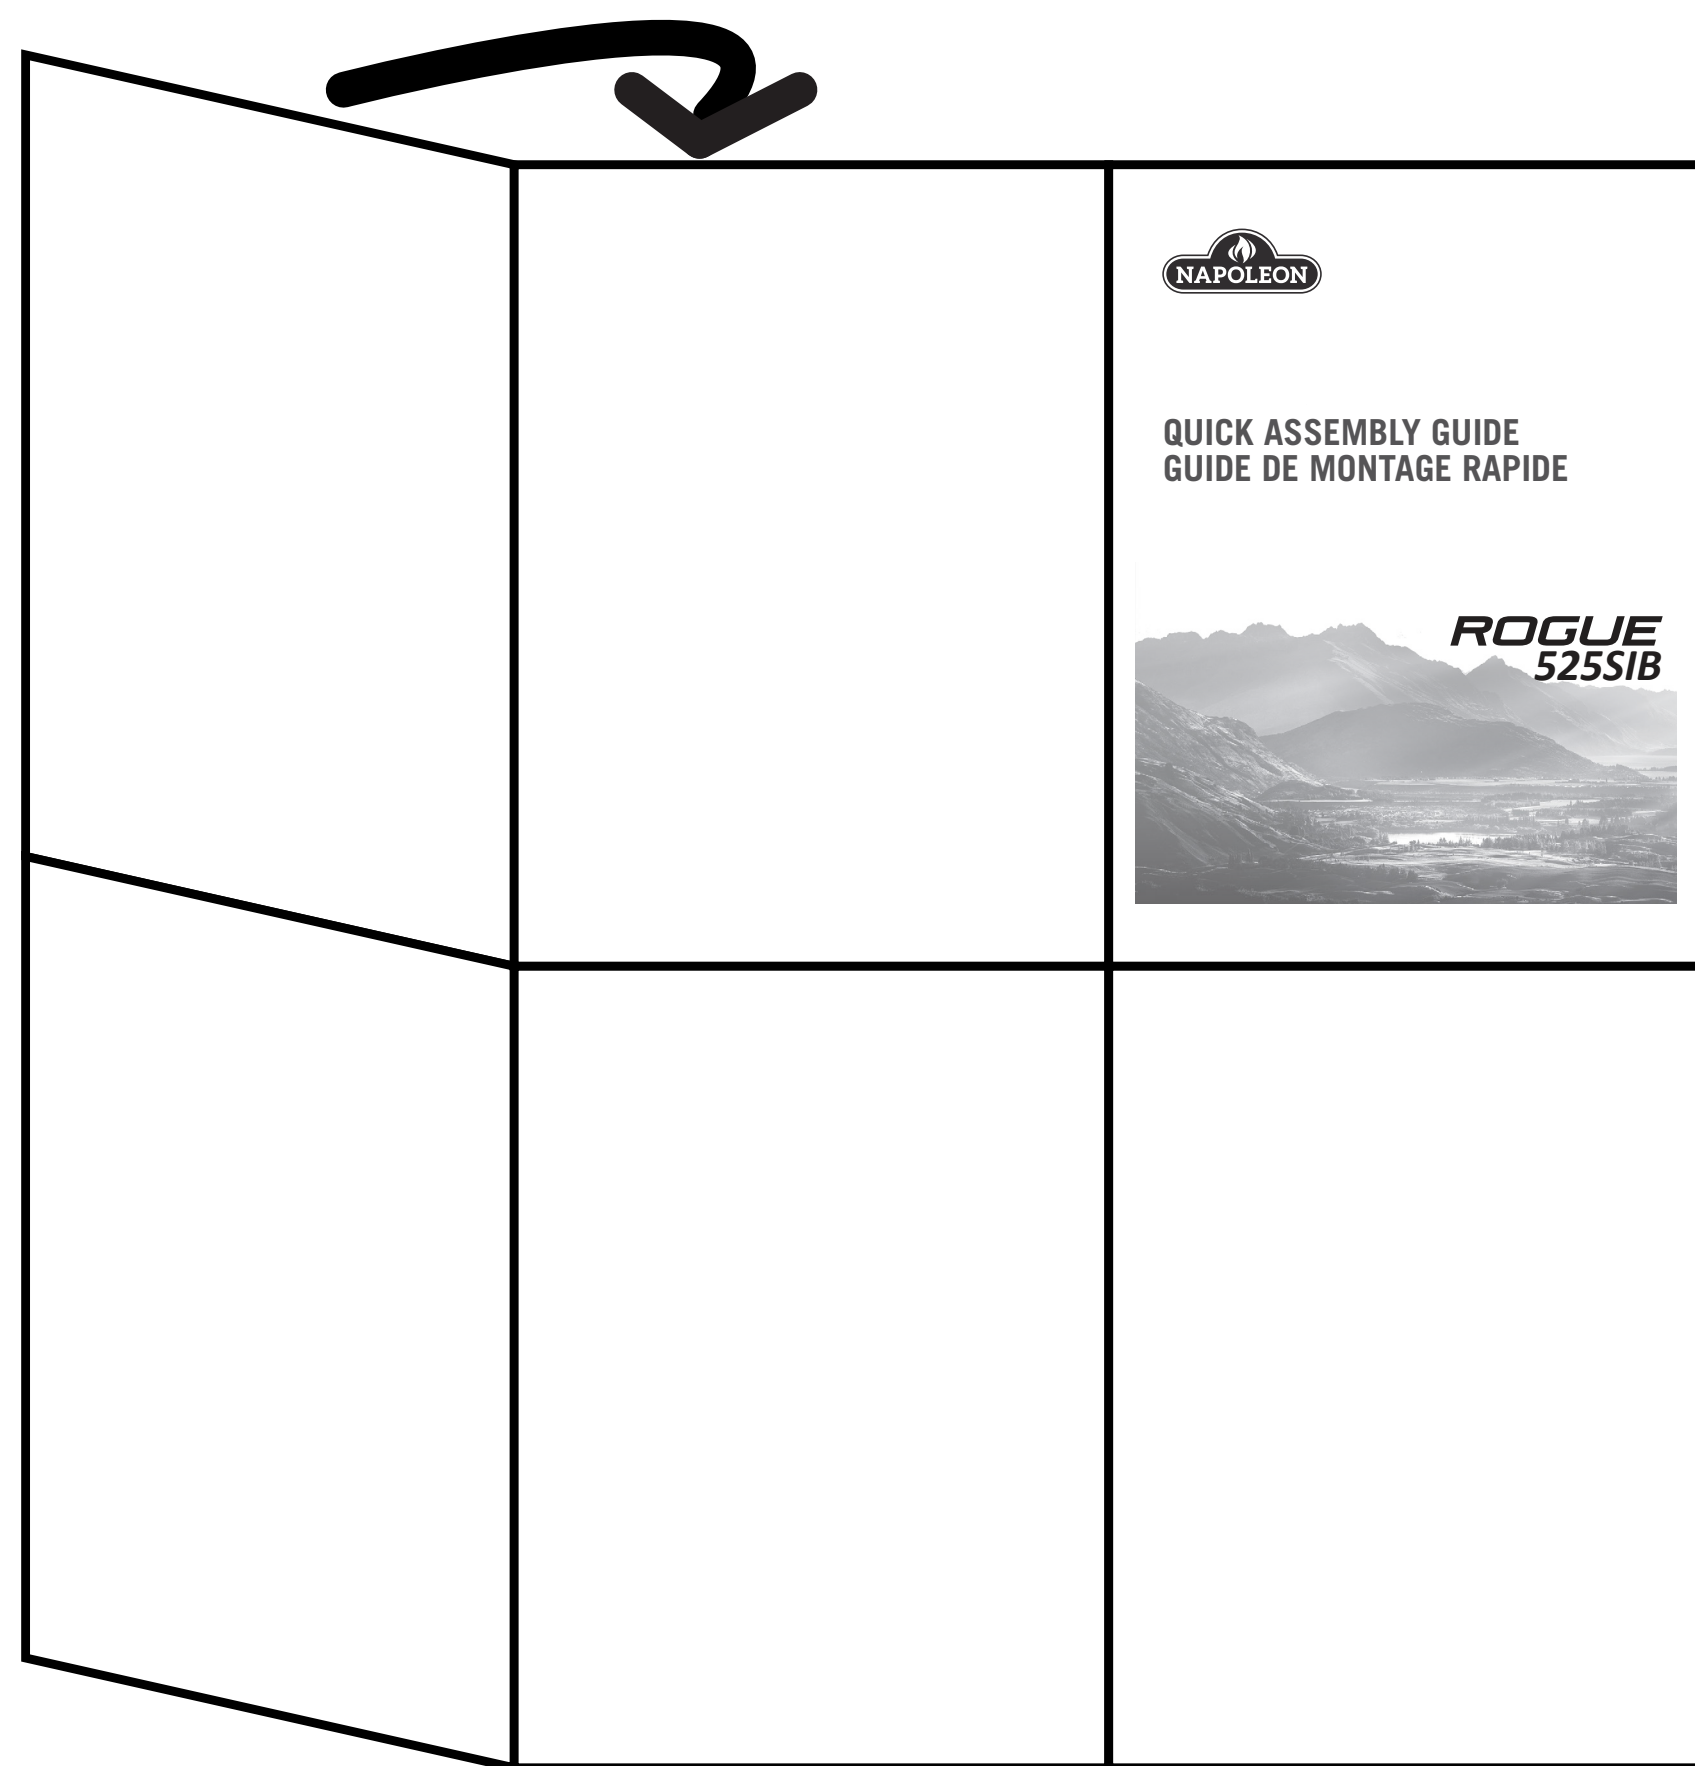

DO NOT PRINT THIS PAGE

FOLDING INSTRUCTIONS FOR QUICK ASSEMBLY GUIDE

PRINT ON 25 1/2" W x 22" H SIZE OF PAPER

①

②

③

Please Print In BLACK and WHITE

QUICK ASSEMBLY GUIDE GUIDE DE MONTAGE RAPIDE