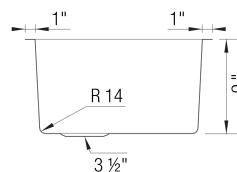

QUATRUS R15 Equal Double Stainless steel Satin brushed finish

Warranty

BLANCO offers a limited lifetime warranty on all sinks and faucets, as well as a one-year warranty on all custom accessories.

Code/Standards Compliance

BLANCO sinks and faucets are third-party tested and certified to standards and listed by applicable certification bodies. For more information on individual product listings, contact our office or listing organization.

View our how-to videos to learn more about installing and caring for BLANCO products:
<https://www.blanco.com/us-en/service/how-to-videos/how-to-videos-for-sinks/>

Questions? Contact us today

BLANCO America, Inc.
110 Mount Holly By-Pass
Lumberton, NJ 08048

Phone & Fax
Phone: 888-668-6201
Fax: 609-668-6211

While BLANCO endeavors to provide accurate information, all dimensions are nominal, cannot be guaranteed, and are subject to change or cancellation. BLANCO assumes no responsibility for use of superseded or voided specifications.