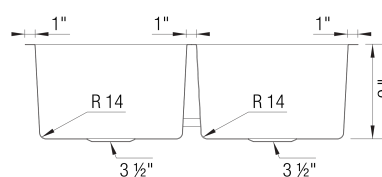

QUATRUS R15 Equal Double Stainless steel Satin brushed finish

Warranty

BLANCO offers a limited lifetime warranty on all sinks and faucets, as well as a one-year warranty on all custom accessories.

Code/Standards Compliance

BLANCO sinks and faucets are third-party tested and certified to standards and listed by applicable certification bodies. For more information on individual product listings, contact our office or listing organization.

View our how-to videos to learn more about installing and caring for BLANCO products:
<https://www.blanco.com/us-en/service/how-to-videos/how-to-videos-for-sinks/>

Questions? Contact us today

BLANCO America, Inc.
110 Mount Holly By-Pass
Lumberton, NJ 08048

Phone & Fax
Phone: 888-668-6201
Fax: 609-668-6211

While BLANCO endeavors to provide accurate information, all dimensions are nominal, cannot be guaranteed, and are subject to change or cancellation. BLANCO assumes no responsibility for use of superseded or voided specifications.