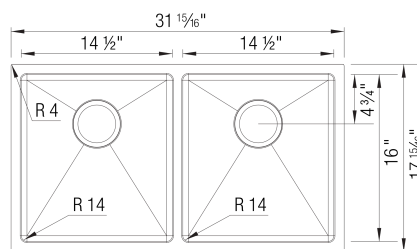

QUATRUS R15 Equal Double Stainless steel Satin brushed finish

Warranty

BLANCO offers a limited lifetime warranty on all sinks and faucets, as well as a one-year warranty on all custom accessories.

Code/Standards Compliance

BLANCO sinks and faucets are third-party tested and certified to standards and listed by applicable certification bodies. For more information on individual product listings, contact our office or listing organization.

View our how-to videos to learn more about installing and caring for BLANCO products:
<https://www.blanco.com/us-en/service/how-to-videos/how-to-videos-for-sinks/>

Questions? Contact us today

BLANCO America, Inc.
110 Mount Holly By-Pass
Lumberton, NJ 08048

Phone & Fax
Phone: 888-668-6201
Fax: 609-668-6211

While BLANCO endeavors to provide accurate information, all dimensions are nominal, cannot be guaranteed, and are subject to change or cancellation. BLANCO assumes no responsibility for use of superseded or voided specifications.