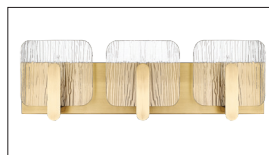

26003 VB

Millennium Lighting
105 Declaration Drive
McDonough, GA 30253
www.millenniumlighting.com