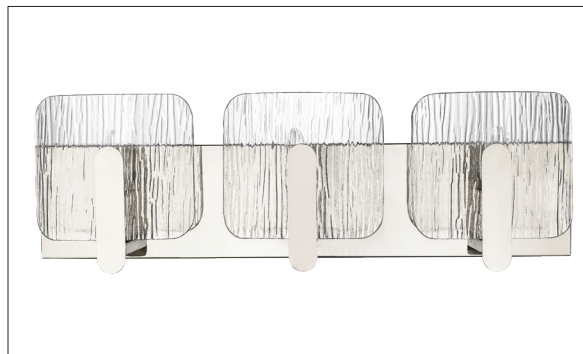

26003

RIMINI THREE LIGHT VANITY

FINISH

PN - Polished Nickel
VB - Vintage Brass

DIMENSIONS

Width 24"
Height 7"
Ext. 5"
Backplate Width 24"
Backplate Height 5.13"
Backplate Depth 0.75"
Weight 7.48

MATERIAL

Steel

GLASS

Glass Clear Textured

LAMPING

Bulbs 3-Candle
Bulb Base Candelabra (E12)
Watts per Bulb 60W
Voltage 120V
Total Wattage 180W
Bulbs Included No

CERTIFICATION

ETL Listed Damp Location

ITEM NUMBER

SKU's 26003 PN
26003 VB

26003 PN