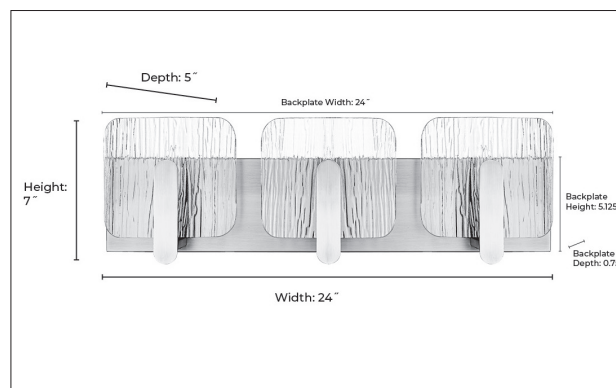

Millennium Lighting
105 Declaration Drive
McDonough, GA 30253
www.millenniumlighting.com