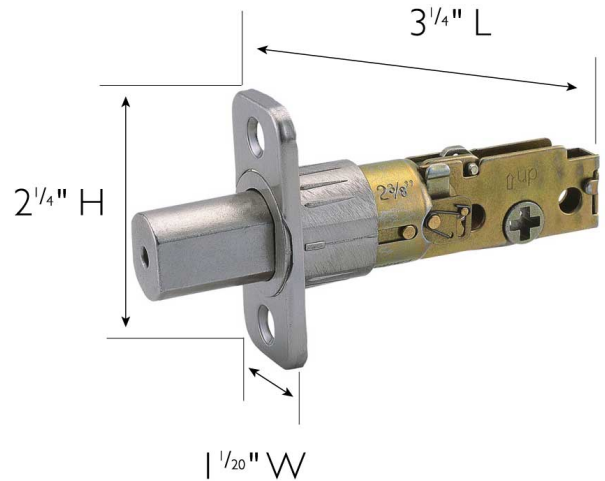

### 6-Way Universal Replacement Deadbolt Latch

Satin Nickel

## SPECIFICATIONS

<b>MATERIAL CONSTRUCTION:</b>	Zinc	<b>REMOVABLE CORE:</b>	No
<b>LOCK FUNCTION:</b>	Latch	<b>LATCH FACEPLATE:</b>	Round Corner
<b>DEADBOLT FUNCTION:</b>	N/A	<b>LATCH BACKSET:</b>	Adj. 2-3/8" 2-3/4"
<b>EXTERIOR MAX PROJECTION:</b>	N/A	<b>LATCH TYPE:</b>	6 Way / Universal / Drive-in
<b>INTERIOR MAX PROJECTION:</b>	N/A	<b>LATCHBOLT THROW DISTANCE:</b>	0.5
<b>ASSEMBLED WEIGHT:</b>	0.28 lbs	<b>SPINDLE TYPE:</b>	Deadbolt
<b>ASSEMBLED HEIGHT:</b>	2.25" H	<b>MOUNTING HARDWARE INCLUDED:</b>	Yes
<b>ASSEMBLED LENGTH:</b>	3.25" L	<b>TOOLS NEEDED FOR INSTALLATION:</b>	Screwdriver
<b>ASSEMBLED WIDTH:</b>	1.05" W		
<b>CROSS BORE:</b>	2.13"		
<b>EDGE BORE:</b>	1"		
<b>HANDING:</b>	Reversible		