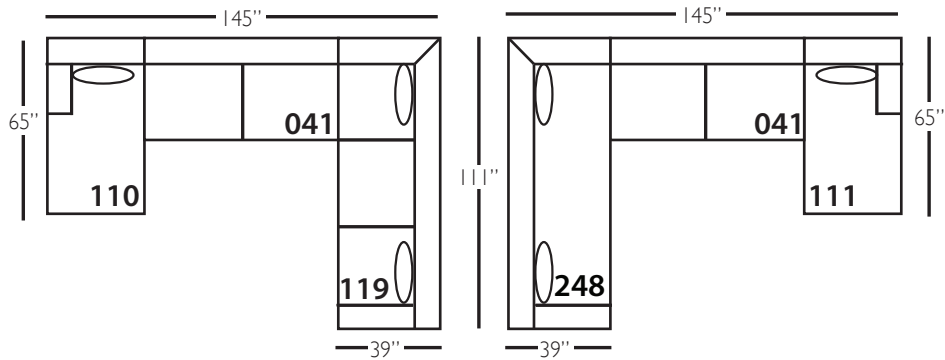

Bradford Sectional

P604-118 - RSE
P604-119 - LSE