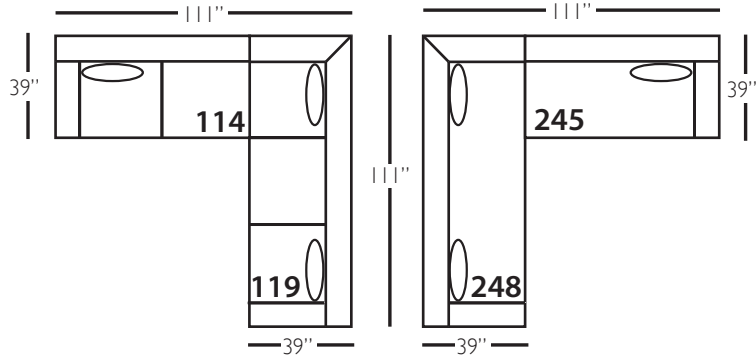

Bradford Sectional

P604-118 - RSE
P604-119 - LSE