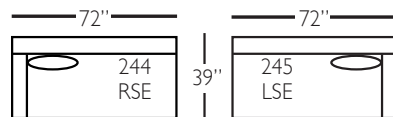

Bradford Sectional

Shown in fabric 17646-75. Throw pillow fabric 17646-75. Chocolate wood finish.

Pieces shown: P604-244, P604-010, and P604-245

Overall Height: 37" Seat Height: 22" Seat Depth: 24" Arm Height: 26"

Bradford Sectional

P604-118 - RSE
P604-119 - LSE

P604-248 - RSE
P604-249 - LSE

P604-041 - LAL

P604-241 - LAL

P604-114 - RSE
P604-115 - LSE

P604-244 - RSE
P604-255 - LSE

P604-010 - COR