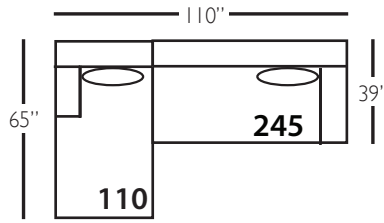

Bradford Sectional

P604-118 - RSE
P604-119 - LSE