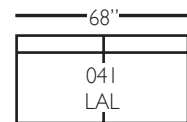

P604-041 - LAL