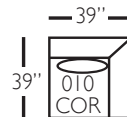

Bradford Sectional

Shown in fabric 17646-75. Throw pillow fabric 17646-75. Chocolate wood finish.

Pieces shown: P604-244, P604-010, and P604-245

Overall Height: 37" Seat Height: 22" Seat Depth: 24" Arm Height: 26"

Bradford Sectional

P604-118 - RSE
P604-119 - LSE

P604-248 - RSE
P604-249 - LSE

P604-041 - LAL

P604-241 - LAL

P604-114 - RSE
P604-115 - LSE

P604-244 - RSE
P604-255 - LSE

P604-010 - COR