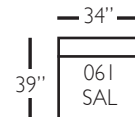

Bradford Sectional

Shown in fabric 17646-75. Throw pillow fabric 17646-75. Chocolate wood finish.

Pieces shown: P604-244, P604-010, and P604-245

Overall Height: 37" Seat Height: 22" Seat Depth: 24" Arm Height: 26"

Bradford Sectional

P604-118 - RSE
P604-119 - LSE

P604-248 - RSE
P604-249 - LSE

P604-041 - LAL

P604-241 - LAL

P604-114 - RSE
P604-115 - LSE

P604-244 - RSE
P604-255 - LSE

P604-010 - COR