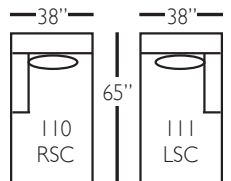

P604-241 - LAL

P604-110 - RSC
P604-111 - LSC