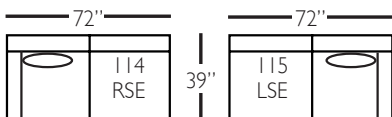

Bradford Sectional

Shown in fabric 17646-75. Throw pillow fabric 17646-75. Chocolate wood finish.

Pieces shown: P604-244, P604-010, and P604-245

Overall Height: 37" Seat Height: 22" Seat Depth: 24" Arm Height: 26"

Standard Features	P604-010 Corner	P604-041 Large Armless	P604-241 Bench Large Armless	P604-061 Small Armless	P604-110/111 Right/Left Chaise	P604-114/115 Right/Left Two Seated End	P604-244/245 Bench Right/Left Two Seated End	P604-118/119 Right/Left Three Seated End w/ Corner	P604-248/249 Bench Right/Left Three Seated End w/ Corner
Loose Pillow Back	✓	✓	✓	✓	✓	✓	✓	✓	✓
One 22" Non-Weltd Down-Blend Throw Pillow (TP)	✓	N/A	N/A	N/A	✓	✓	✓	✓ (2)	✓ (2)
Wooden Leg Finish Choices	✓	✓	✓	✓	✓	✓	✓	✓	✓
Harmony Cushion	✓	✓	✓	✓	✓	✓	✓	✓	✓
Suspension System	sinuous	sinuous	sinuous	sinuous	sinuous	sinuous	sinuous	sinuous	sinuous
Options - See Price List for Prices									
Extra Throw Pillows (XP)	✓	N/A	N/A	N/A	✓	✓	✓	✓	✓
Cloud Cushion	✓	✓	✓	✓	✓	✓	✓	✓	✓

Bradford Sectional

P604-118 - RSE
P604-119 - LSE

P604-248 - RSE
P604-249 - LSE

P604-041 - LAL

P604-241 - LAL

P604-114 - RSE
P604-115 - LSE

P604-244 - RSE
P604-255 - LSE

P604-010 - COR