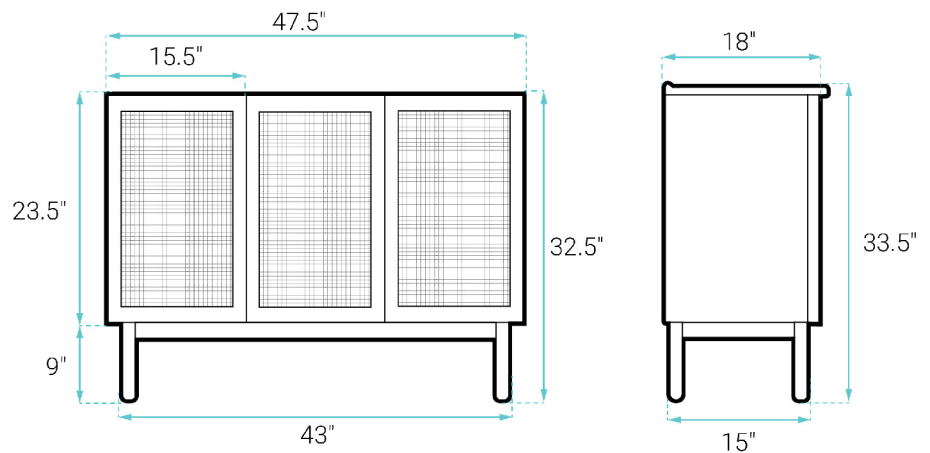

INSTALLATION:

Freestanding, assembly required

COLORS & FINISHES:

■ Brown Oak: SM-BV665

SPECIFICATIONS:

N.W: 112 lb.

W: 48" x D: 18.5" x H: 33.5"

Inner Sink: D: 10.5" x W: 20" x H: 5"