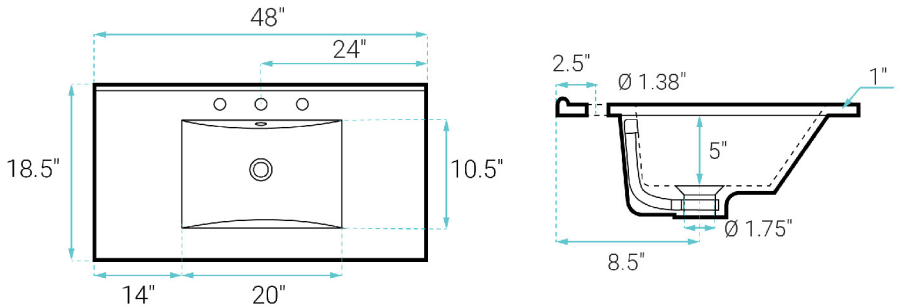

Classé

Swiss Madison®
well made forever

Freestanding Vanity SM-BV665-3MB

FEATURES:

- Sleek, freestanding design
- Glazed ceramic, single sink
- Standard 1.75" drain hole
- Standard 1.38" faucet hole
- Chrome-finish overflow
- Wooden legs

INSTALLATION:

Freestanding, assembly required

COLORS & FINISHES:

■ Brown Oak: SM-BV665

SPECIFICATIONS:

N.W: 112 lb.

W: 48" x D: 18.5" x H: 33.5"

Inner Sink: D: 10.5" x W: 20" x H: 5"