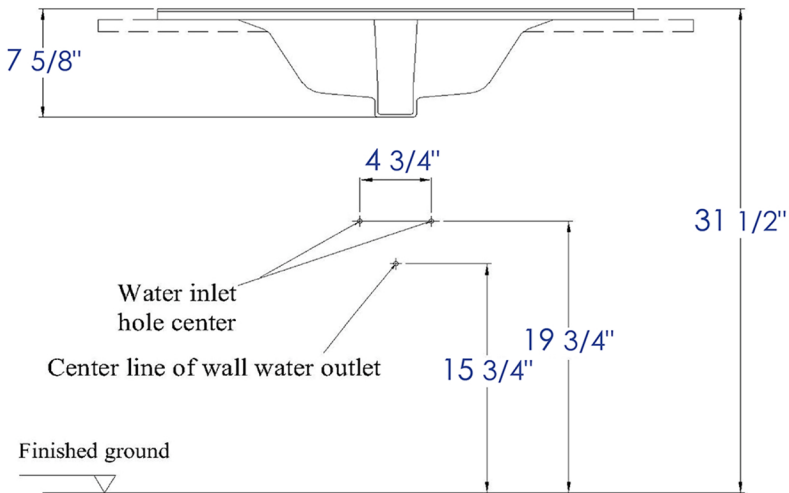

**BB127**

White Ceramic 32"X19" Rectangular Drop In Sink

**EAGO** USA

**Note:** All product dimensions are approximate and should be verified on site prior to installation. Visit [www.EAGOUSA.com](http://www.EAGOUSA.com) for more information.