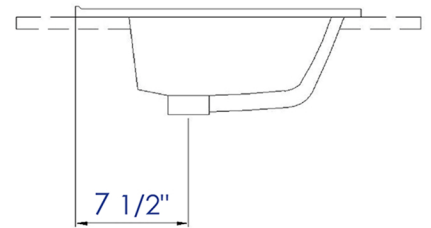

**BB127**

White Ceramic 32"X19" Rectangular Drop In Sink

**EAGO** USA

**Note:** All product dimensions are approximate and should be verified on site prior to installation. Visit [www.EAGOUSA.com](http://www.EAGOUSA.com) for more information.