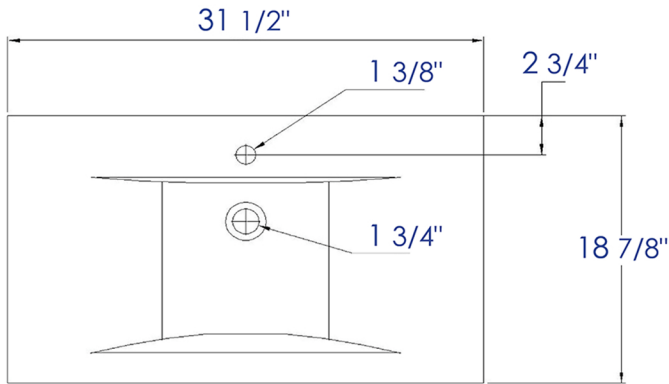

**BB127**

White Ceramic 32"X19" Rectangular Drop In Sink

**EAGO** USA

**Note:** All product dimensions are approximate and should be verified on site prior to installation. Visit [www.EAGOUSA.com](http://www.EAGOUSA.com) for more information.