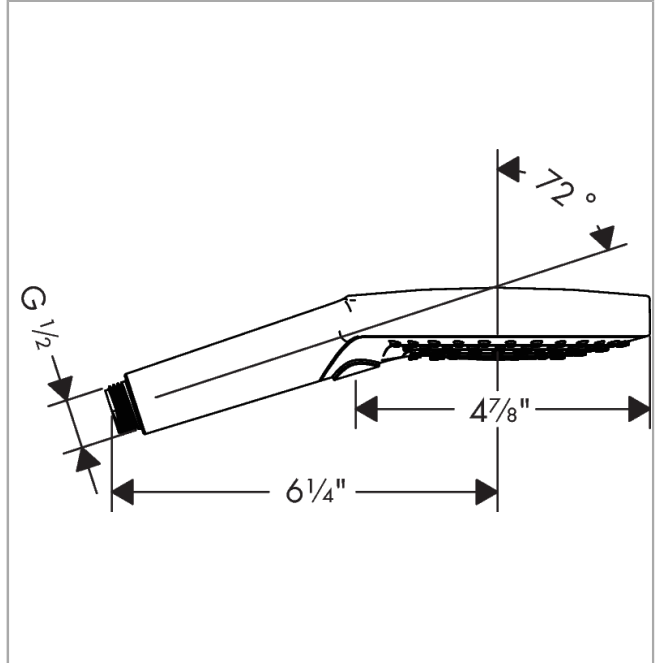

**Raindance Select S**  
**Handshower 120 3-Jet PowderRain, 2.5 GPM**  
 Finishes : **brushed nickel** Part no. : **26037821**

**Description**

**Features**

- Select button for comfortable alternation of spray modes
- Spray modes: PowderRain, Rain, Whirl
- Flow: 2.5 GPM (9.5 L/Min)
- Fully-finished matching spray face

**Item details**

List Price \$ 207.00

**Technology**

**Compliance**

**Product image**

**Scale drawing**

**Raindance Select S**  
**Handshower 120 3-Jet PowderRain, 2.5 GPM**  
Finishes : **brushed nickel**    Part no. : **26037821**