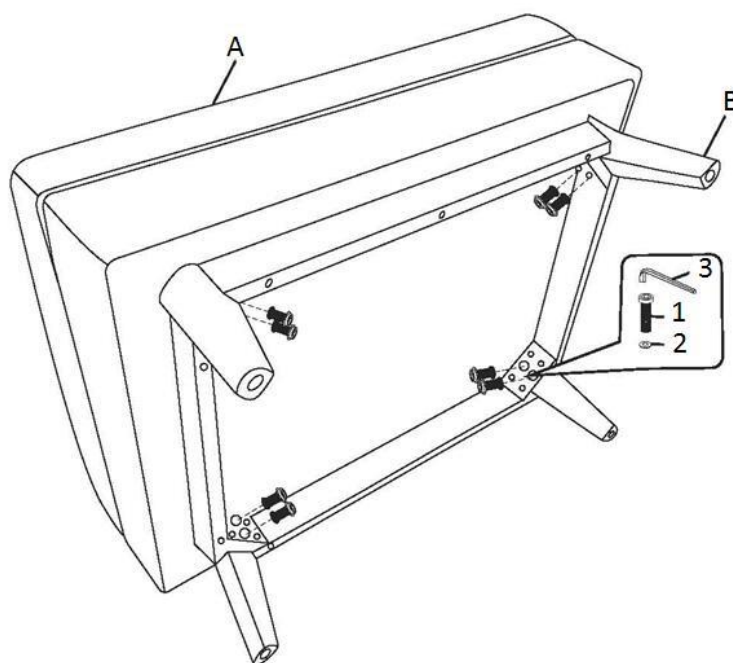

ALLEN KEY SCREW
M6 x 40 mm
QTY 8

2

WASHER
Ø 18 mm
QTY 8

3

ALLEN KEY
5 mm
QTY 1

Step 1

1. Place Ottoman (A) upside down on a flat, smooth surface.
2. Attach Feet (B) using Allen Key Screws (1) and Washers (2).
3. Use Allen Key (3) to tighten.