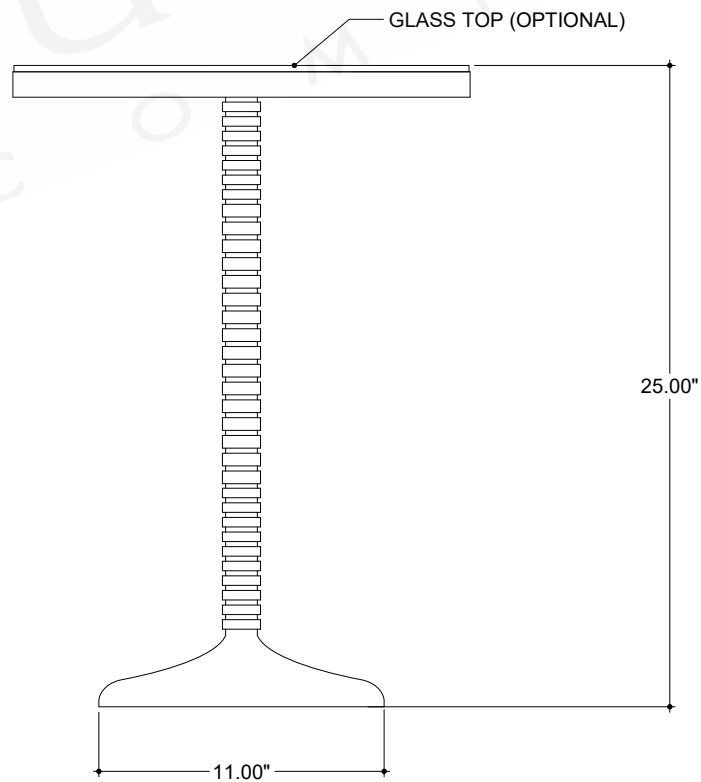

ITEM: 4000-0202

Overall Dimensions

Diameter: 18"

Height: 25"

TOP VIEW

FRONT VIEW